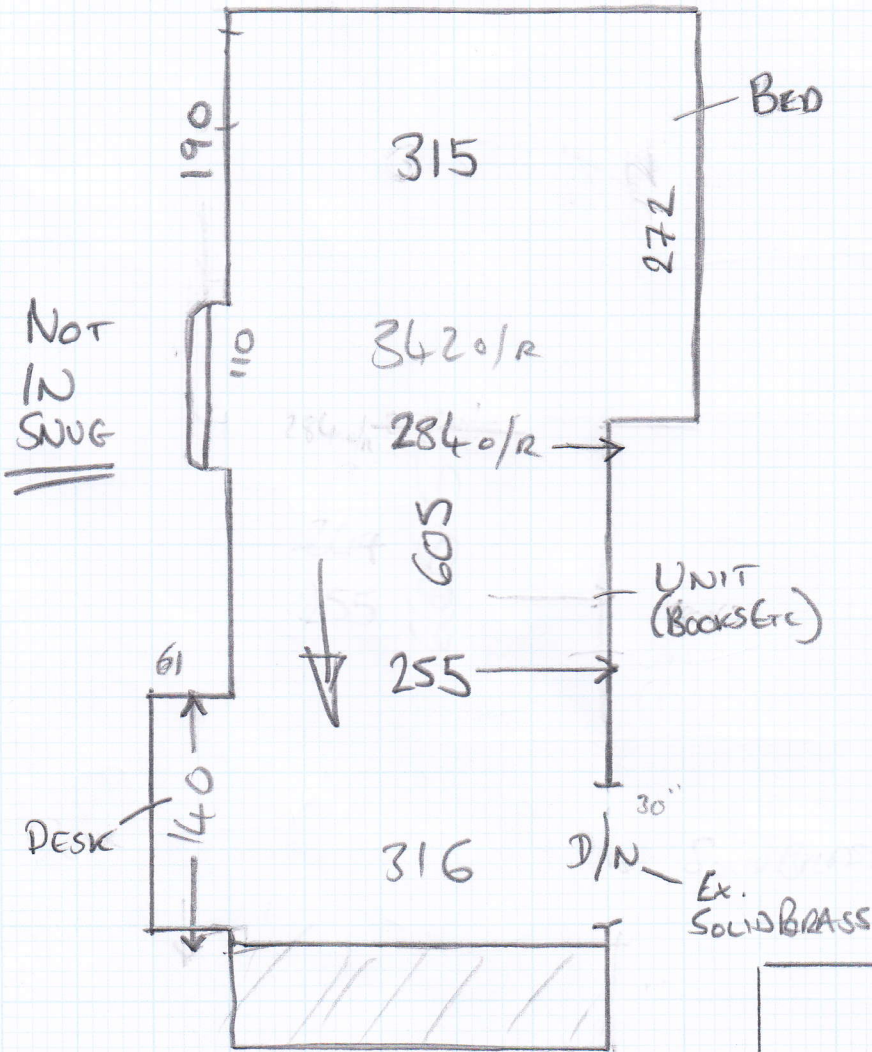

Top floor Bedroom

mrcarpets
 Job No: P26052
 Name: BACON
 Address: 1 of 1
 Tel:
 Sheet:

Freedom Twist
Col. Wheatgrass
 = 620 x 400