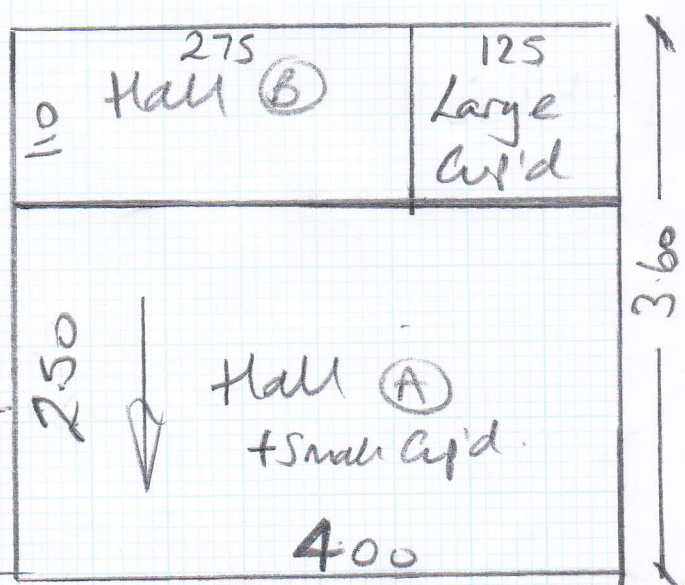

* fit New D/NA/S
 on Gate 3 Doorways
 only.

SEAM Here

Heather Twist Supreme
Col. HA-5013 (Korn)
 = 360 x 400

EXT s/E
 U/Lay.

217
 18

 235