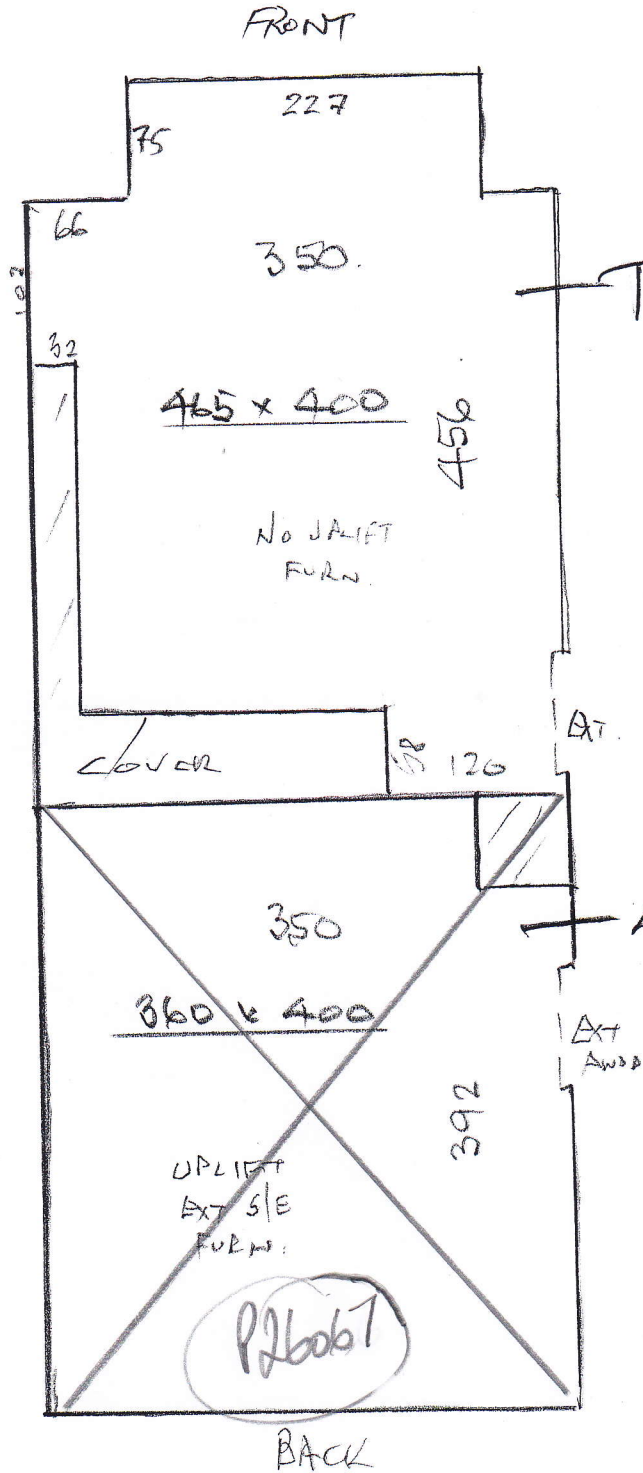

P26066  
Wilson  
10/1

This Room only

Appleby 50  
Co. AP50-215.  
= 465 x 400  
= 18600m<sup>2</sup>

LATER DATE (Approx Feb 15)