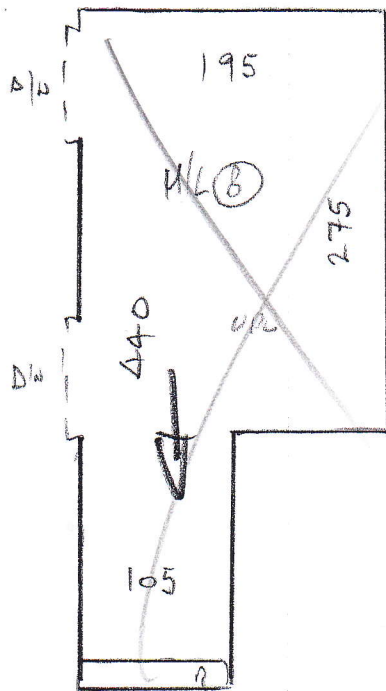

STORAGE

P26071
HEALEY

LOF 2

MODULED SELECT
- GUNNY OAK 24842

3 PACKS

* 2 BATHROOMS *

~~9 @ 45 x 87 T/U UAC~~

130
180
550

P26071
HEALEY

2 of 2

~~4 @ 45 x 88 TV.~~

~~To HALL
12 @ 45 x 80~~

20144

KTAGLIN

88
15
3