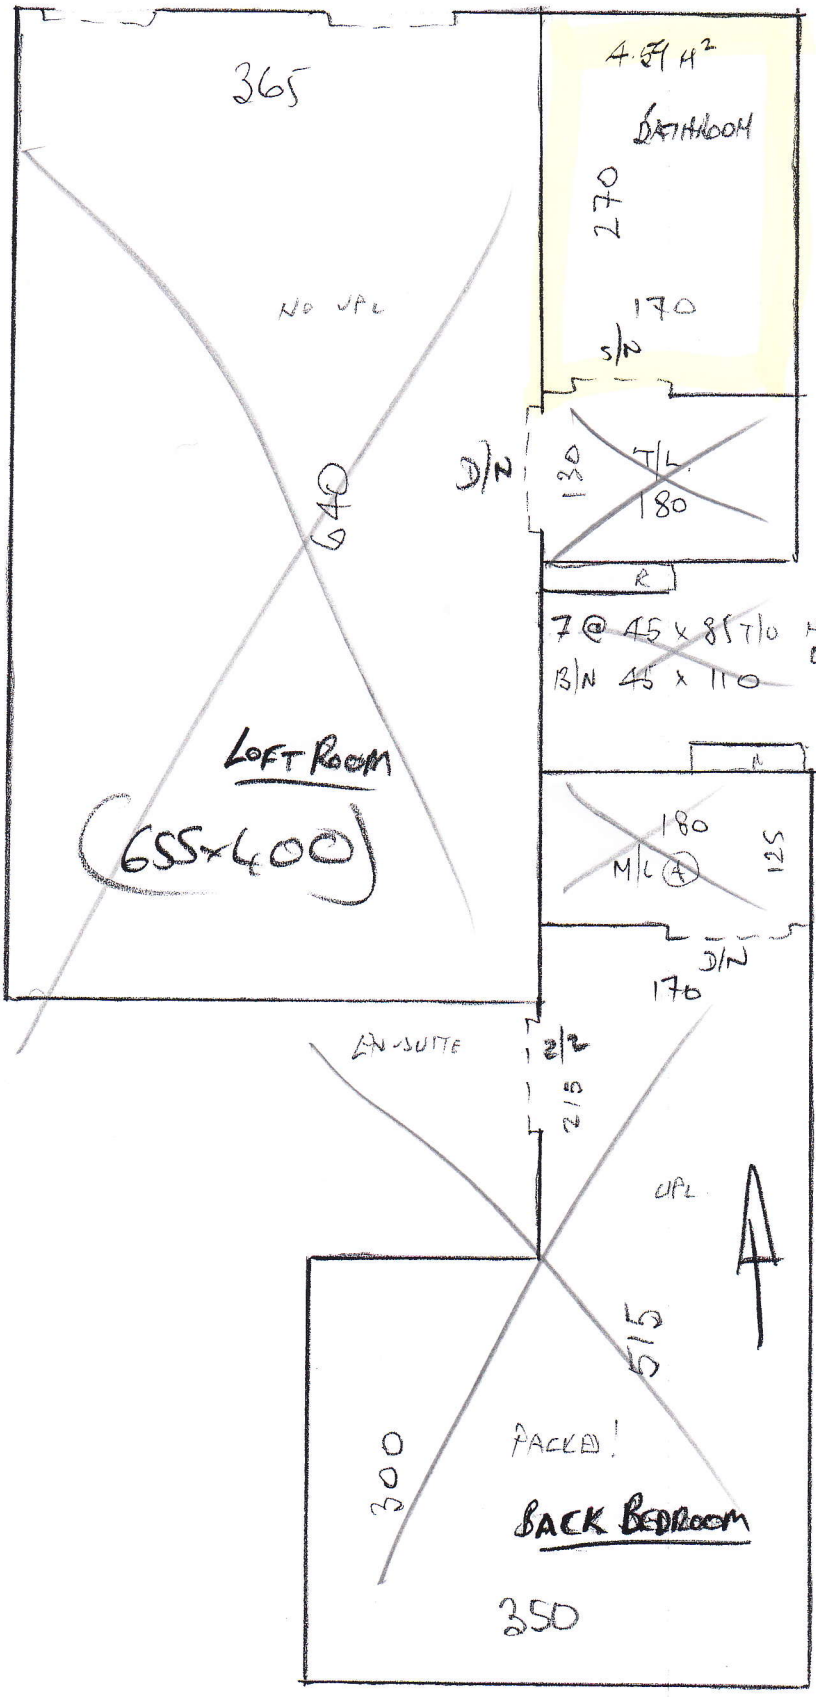

STORAGE

P26071
HEALEY

LOF 2

MODULED SELECT
- GUNNY OAK 24842

3 PACKS

* 2 BATHROOMS *

~~9 @ 45 x 87 T/U UAC~~

130
180
550

P26071
HEALEY

2 of 2

~~4 @ 45 x 88 TV.~~

~~To HALL
12 @ 45 x 80~~

20144

KTAGLIN

88
15
3