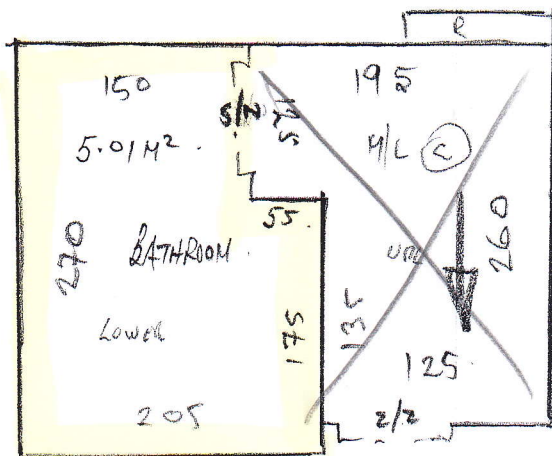

STORAGE

P26071
HEALEY

LOF 2

MODULED SELECT
- GUNNY OAK 24842

3 PACKS

* 2 BATHROOMS *

~~9 @ 45 x 87 T/U UAC~~

130
180
550

P26071
HEALEY

2 of 2

~~4 @ 45 x 88 TV.~~

~~To HALL
12 @ 45 x 80~~

20144

KTAGLIN

88
15
3