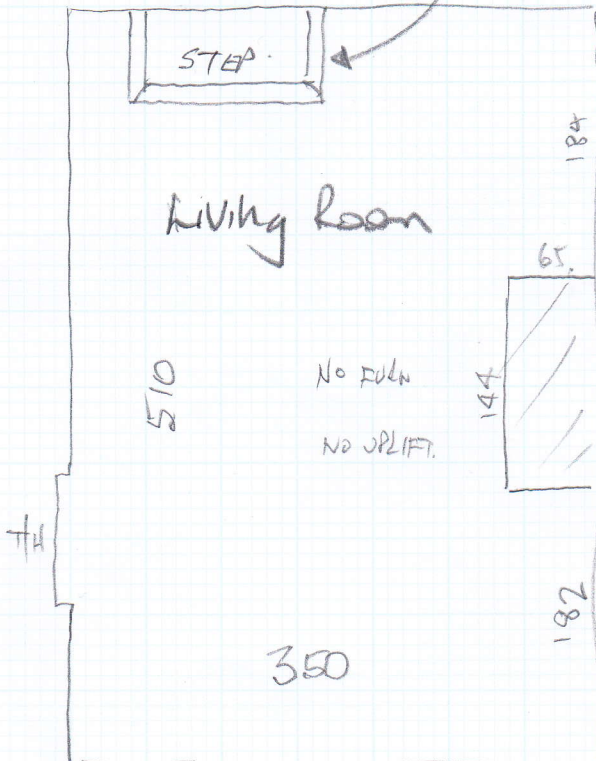

Keys from PALKgate Estates
62 Lower Richmond St
SWIS

mrcarpet
Job No: P26077
Name: Collender
Address:
Tel: 141
Sheet:

VLSwater

Col. VLS-15 (Canadian OAK)

= 580 x 400

Box STEP

TREAD 50 x 105
RISER 15 x 175

* Must hover on completion as
Agents taking photos for website on 6/11.