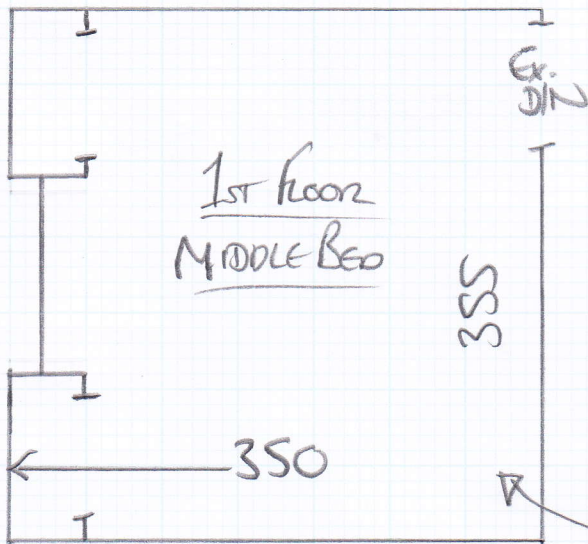

Job No: P26088

Name: PHIPPS

Address: (10/1)

Tel:

Sheet: of:

MALABAR TEXTURES

- COTTONWOOD

365 x 400

(14.6m²)

* Room To Be Clear Except For BUNK BED (MATTRESS To Be Removed)

CUSTOMER TO UPLIFT + DISPOSE OF EXISTING CARPET, UNDERLAY + S/E

(COPIED FROM PREVIOUS FILE)