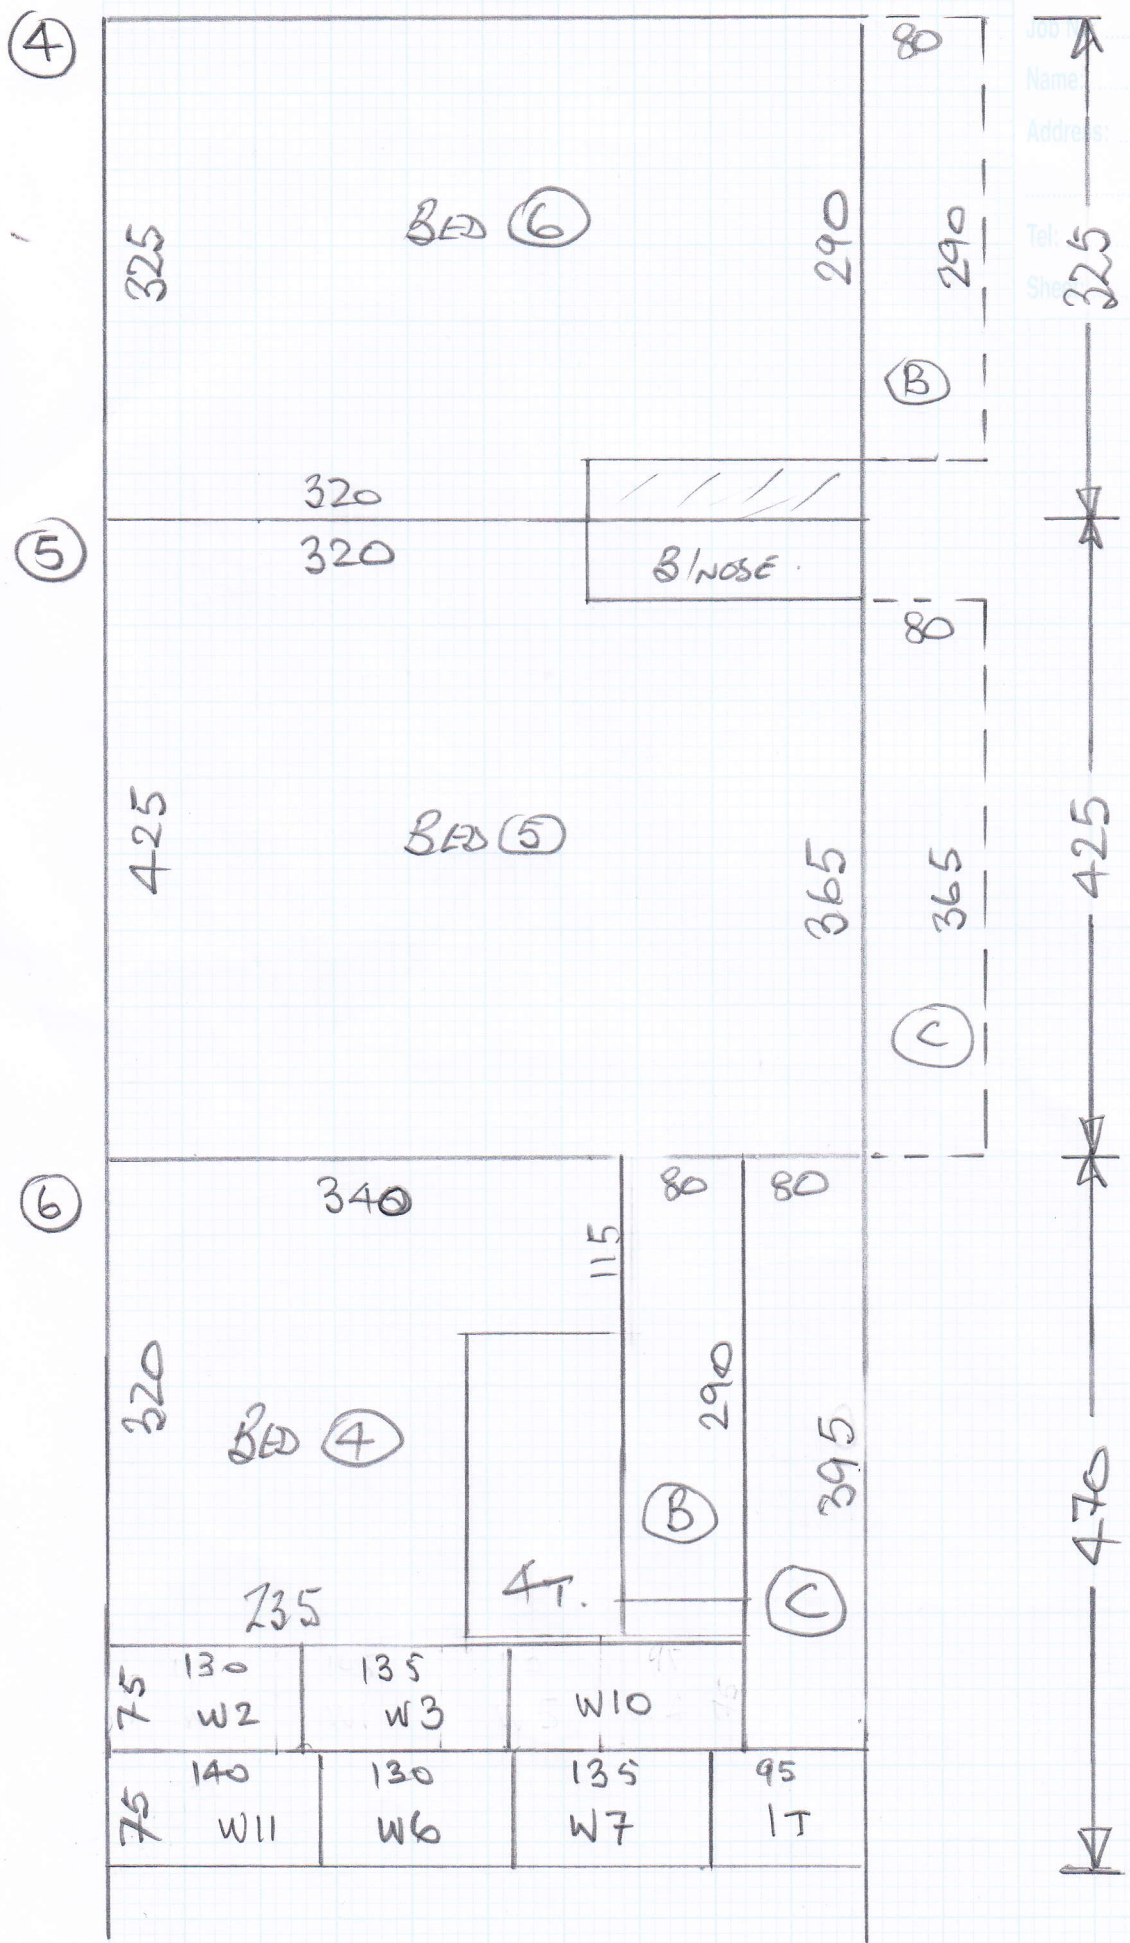

Finelap - F20496 (Bisque)

Job No: P26056
Name: Diamond International

Address:

Tel:
Sheet: 1 of 5

CUT PLAN

- ① 410 x 500 -
 - ② 750 x "
 - ③ 320 x "
 - ④ 325 x "
 - ⑤ 425 x "
 - ⑥ 470 x "
- 2700 x 500

135 M²

①

* Any Problems with Access Contact
 Marcello Rossi (owner) on 07572 105798
 He lives at No. 3 Cartwright Way.

Job No: P26056
Name: Diamond Int.
Address:
Tel:
Sheet:

2 of 5

2

3

P26056
Diamond Int.

3+5

mrcarpet
Job
Name
Address
Tel
She of

TOP FLOOR (WOOD)

mrcarpets
 Job No: P26056
 Name: Diamond Int.
 Address:
 Tel:
 Sheet: 4 of 5

BACK

- 4 @ 47 x 90 ✓
- W1 60 x 95 ✓
- W2 60 x 120 ✓
- W3 65 x 125 ✓
- W4 65 x 85 ✓
- 1 @ 47 x 89 ✓
- W5 60 x 95 ✓
- W6 60 x 120 ✓
- W7 65 x 125 ✓
- W8 65 x 85 ✓
- B/N 47 x 115 ✓

1ST FLOOR (CONCRETE)

mrcarpet
 Job No: P26056
 Name: Diamond Int.
 Address:
 Tel:
 Sheet: 5 of 5