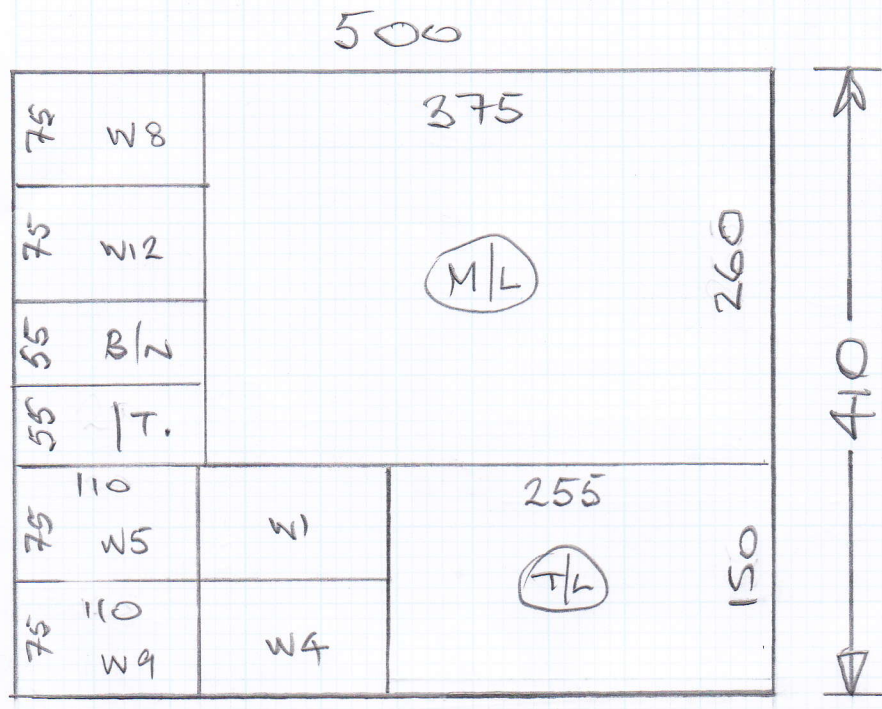

Finelap - F20496 (Bisque)

Job No: P26056
Name: Diamond International

Address:

Tel:
Sheet: 1 of 5

CUT PLAN

- ① 410 x 500 -
 - ② 750 x "
 - ③ 320 x "
 - ④ 325 x "
 - ⑤ 425 x "
 - ⑥ 470 x "
- 2700 x 500

135 M²

①

* Any Problems with Access Contact
 Marcello Rossi (owner) on 07572 105798
 He lives at No. 3 Cartwright Way.

Job No: P26056
Name: Diamond Int.
Address:
Tel:
Sheet:

2 of 5

2

3

P26056
Diamond Int.

3+5

mrcarpet
Job
Name
Address
Tel
She of

TOP FLOOR (WOOD)

mrcarpets
 Job No: P26056
 Name: Diamond Int.
 Address:
 Tel:
 Sheet: 4 of 5

BACK

- 4 @ 47 x 90 ✓
- W1 60 x 95 ✓
- W2 60 x 120 ✓
- W3 65 x 125 ✓
- W4 65 x 85 ✓
- 1 @ 47 x 89 ✓
- W5 60 x 95 ✓
- W6 60 x 120 ✓
- W7 65 x 125 ✓
- W8 65 x 85 ✓
- B/N 47 x 115 ✓

1ST FLOOR (CONCRETE)

mrcarpet
 Job No: P26056
 Name: Diamond Int.
 Address:
 Tel:
 Sheet: 5 of 5