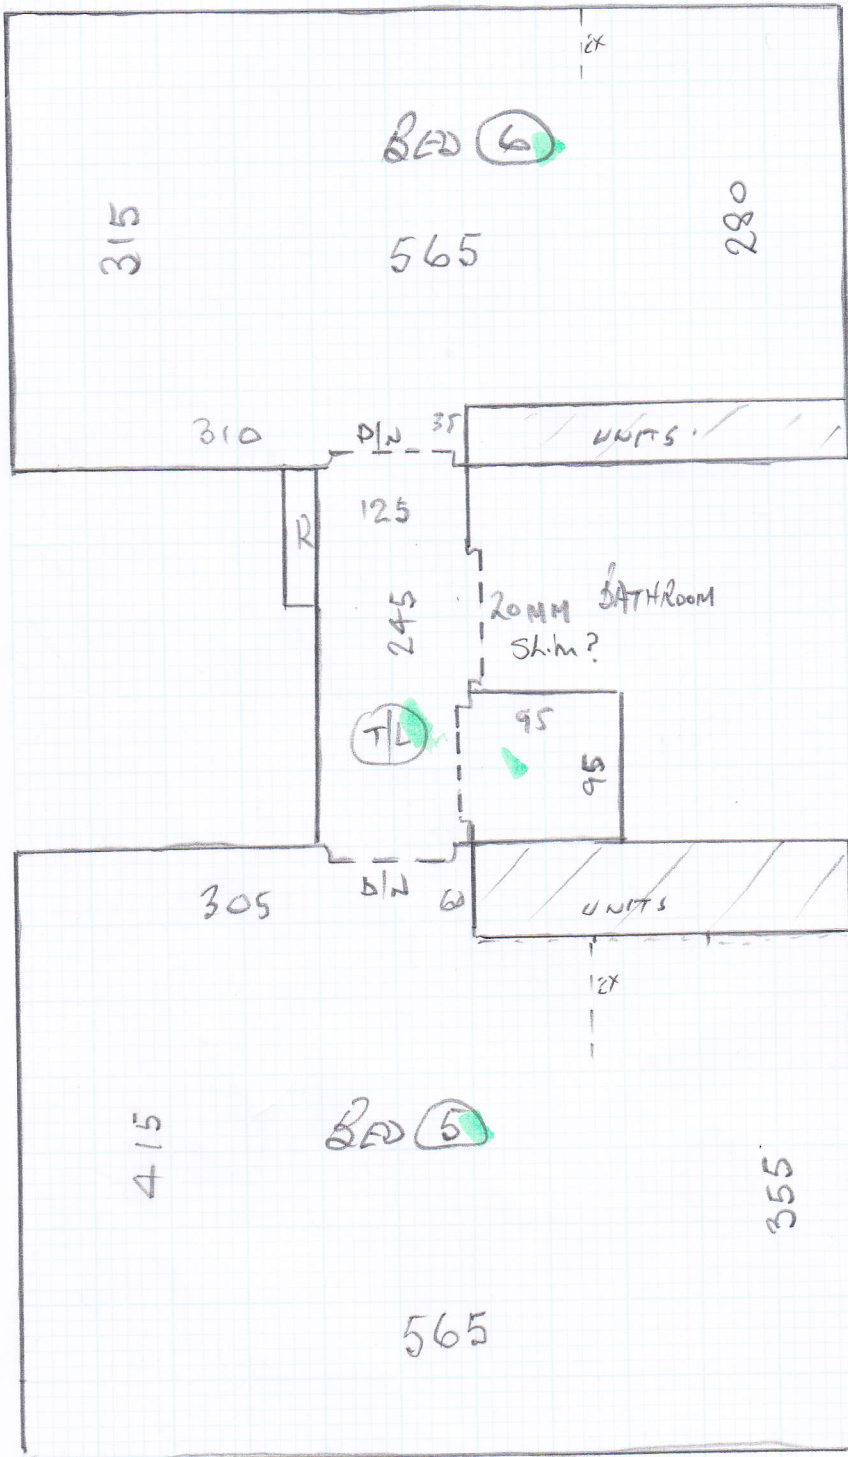

Finelap - F20496 (Bisque)

Job No: P26056
Name: Diamond International

Address:

Tel:
Sheet: 1 of 5

CUT PLAN

- ① 410 x 500 -
 - ② 750 x "
 - ③ 320 x "
 - ④ 325 x "
 - ⑤ 425 x "
 - ⑥ 470 x "
- 2700 x 500

135 M²

mrcarpet
Job
Name
Address
Tel
She of

TOP FLOOR (WOOD)

mrcarpets
 Job No: P26056
 Name: Diamond Int.
 Address:
 Tel:
 Sheet: 4 of 5

BACK

- 4 @ 47 x 90 ✓
- W1 60 x 95 ✓
- W2 60 x 120 ✓
- W3 65 x 125 ✓
- W4 65 x 85 ✓
- 1 @ 47 x 89 ✓
- W5 60 x 95 ✓
- W6 60 x 120 ✓
- W7 65 x 125 ✓
- W8 65 x 85 ✓
- B/N 47 x 115 ✓

1ST FLOOR (CONCRETE)

mrcarpet
 Job No: P26056
 Name: Diamond Int.
 Address:
 Tel:
 Sheet: 5 of 5