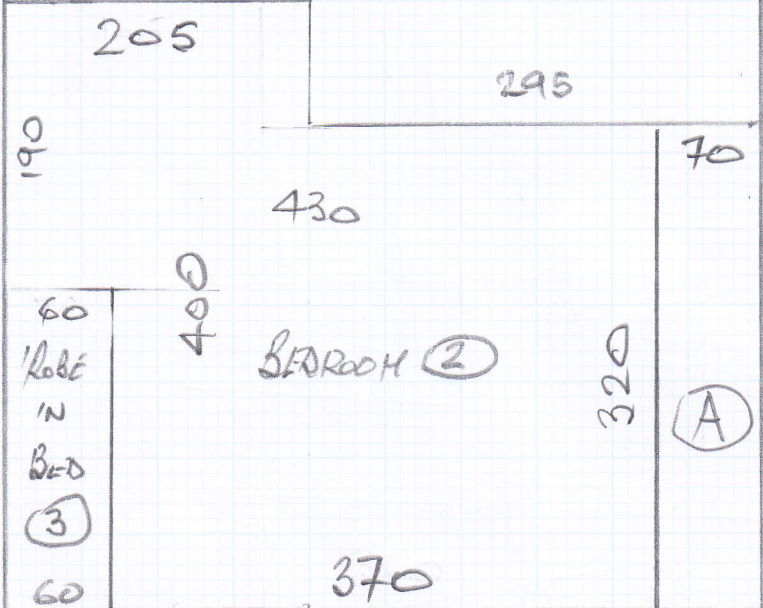

Finelap - F20496 (Bisque)

Job No: P26056
Name: Diamond International

Address:

Tel:
Sheet: 1 of 5

CUT PLAN

- ① 410 x 500 -
 - ② 750 x "
 - ③ 320 x "
 - ④ 325 x "
 - ⑤ 425 x "
 - ⑥ 470 x "
- 2700 x 500

135 M²

①

* Any Problems with Access Contact
 Marcello Rossi (owner) on 07572 105798
 He lives at No. 3 Cartwright Way.

Job No: P26056
Name: Diamond Int.
Address:
Tel:
Sheet:

2 of 5

2

3

P26056
Diamond Int.

3+5

mrcarpet
Job
Name
Address
Tel
She of

TOP FLOOR (WOOD)

mrcarpets
 Job No: P26056
 Name: Diamond Int.
 Address:
 Tel:
 Sheet: 4 of 5

BACK

- 4 @ 47 x 90 ✓
- W1 60 x 95 ✓
- W2 60 x 120 ✓
- W3 65 x 125 ✓
- W4 65 x 85 ✓
- 1 @ 47 x 89 ✓
- W5 60 x 95 ✓
- W6 60 x 120 ✓
- W7 65 x 125 ✓
- W8 65 x 85 ✓
- B/N 47 x 115 ✓

1ST FLOOR (CONCRETE)

mrcarpet
 Job No: P26056
 Name: Diamond Int.
 Address:
 Tel:
 Sheet: 5 of 5