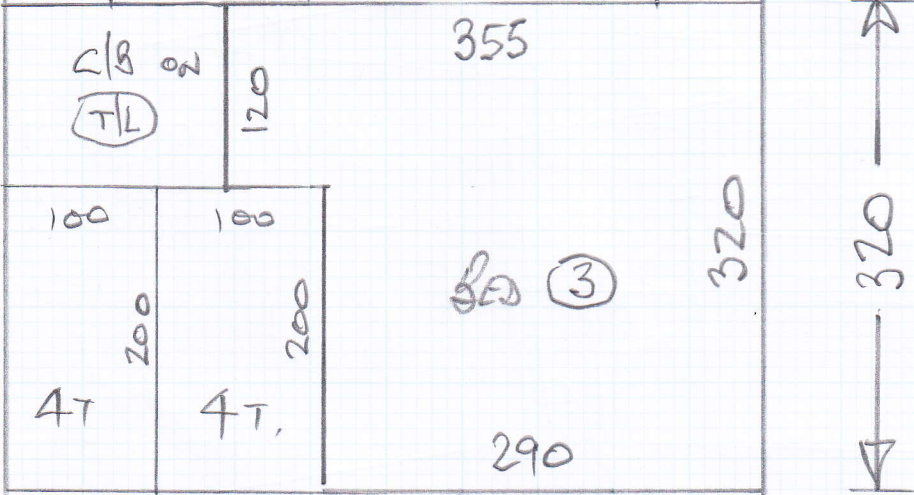

Finelap - F20496 (Bisque)

Job No: P26056
Name: Diamond International

Address:

Tel:
Sheet: 1 of 5

CUT PLAN

- ① 410 x 500 -
 - ② 750 x "
 - ③ 320 x "
 - ④ 325 x "
 - ⑤ 425 x "
 - ⑥ 470 x "
- 2700 x 500

135 M²

①

* Any Problems with Access Contact
 Marcello Rossi (owner) on 07572 105798
 He lives at No. 3 Cartwright Way.

Job No: P26056
Name: Diamond Int.
Address:
Tel:
Sheet:

2 of 5

2

3

P26056
Diamond Int.

3+5

mrcarpet
Job
Name
Address
Tel
She of

TOP FLOOR (WOOD)

mrcarpets
 Job No: P26056
 Name: Diamond Int.
 Address:
 Tel:
 Sheet: 4 of 5

BACK

- 4 @ 47 x 90 ✓
- W1 60 x 95 ✓
- W2 60 x 120 ✓
- W3 65 x 125 ✓
- W4 65 x 85 ✓
- 1 @ 47 x 89 ✓
- W5 60 x 95 ✓
- W6 60 x 120 ✓
- W7 65 x 125 ✓
- W8 65 x 85 ✓
- B/N 47 x 115 ✓

1ST FLOOR (CONCRETE)

mrcarpet
 Job No: P26056
 Name: Diamond Int.
 Address:
 Tel:
 Sheet: 5 of 5