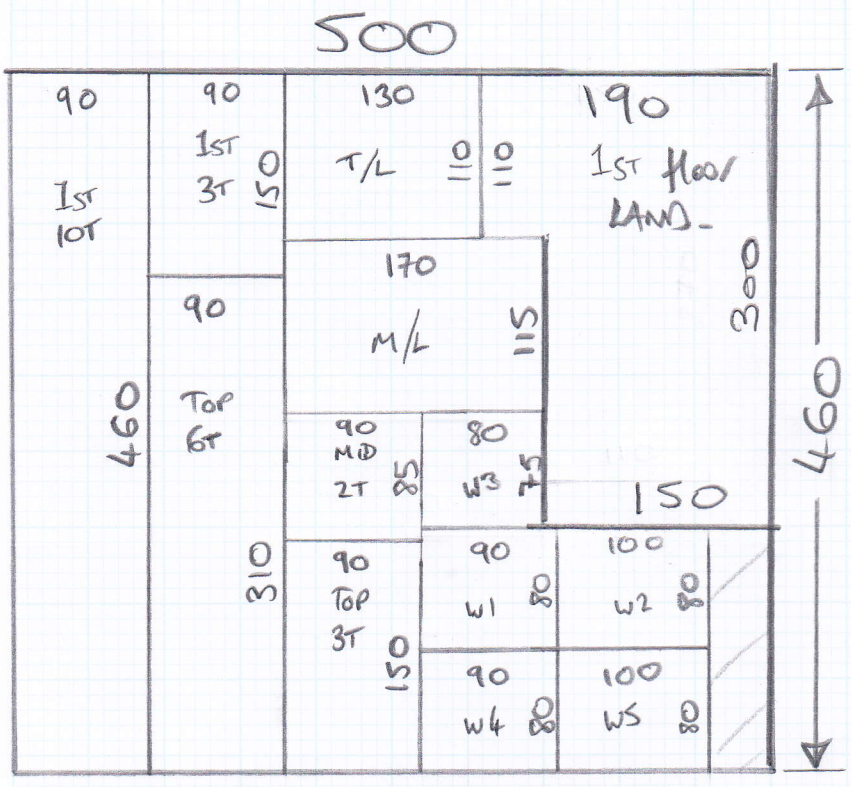

Job No: P26075
Name: CLARE GASKIN

Address:

Tel:

Sheet:

1 of 3

HAVANA

HAV-04.

= 460 x 500

= 23m²

*POSSIBLE LATER DATE
 (TO BE EXTENDED)

Not Being done

- IT @ 44 x 63
- W1 = 58 x 71
- W2 = 65 x 90
- W3 = 60 x 63
- ST @ 45 x 65
- W4 = 58 x 77
- W5 = 70 x 90

Down
 ↓

SITTING ROOM
WOOD

Job No: P26075
Name: CARNE GASKIN
Address:
Tel:
Sheet:

3 of 3

Bedroom
20mm WOOD
~~Acacia SHIM~~

137 @ 41 x 72

21 @ 36 x 75 - 10

Poss
More
Damage

Buildups To Fit
RAMP THRESHOLDS
@ JUNCTION WITH
WOOD FLOORS
* (DISCUSSED ON SITE
WITH CLARE)