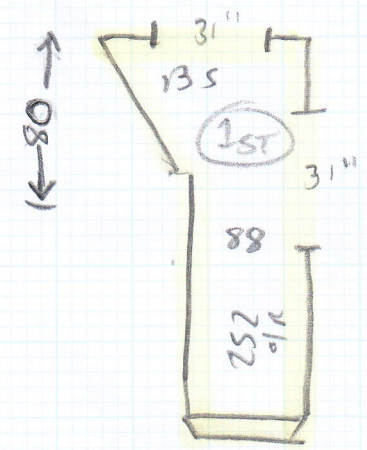

Job No: P26075
Name: CLARE GASKIN

Address:

Tel:

Sheet:

1 of 3

HAVANA

HAV-04.

= 460 x 500

= 23m²

*POSSIBLE LATER DATE
 (TO BE EXTENDED)

Not Being done

- IT @ 44 x 63
- W1 = 58 x 71
- W2 = 65 x 90
- W3 = 60 x 63
- ST @ 45 x 65
- W4 = 58 x 77
- W5 = 70 x 90

Down
 ↓

SITTING ROOM
WOOD

Job No: P26075
Name: CARNE GASKIN
Address:
Tel:
Sheet:

3 of 3

Bedroom
20mm WOOD
~~Acacia SHIM~~

137 @ 41 x 72

21 @ 36 x 75 - 10

Poss
More
Damage

Buildups To Fit
RAMP THRESHOLDS
@ JUNCTION WITH
WOOD FLOORS
* (DISCUSSED ON SITE
WITH CLARE)