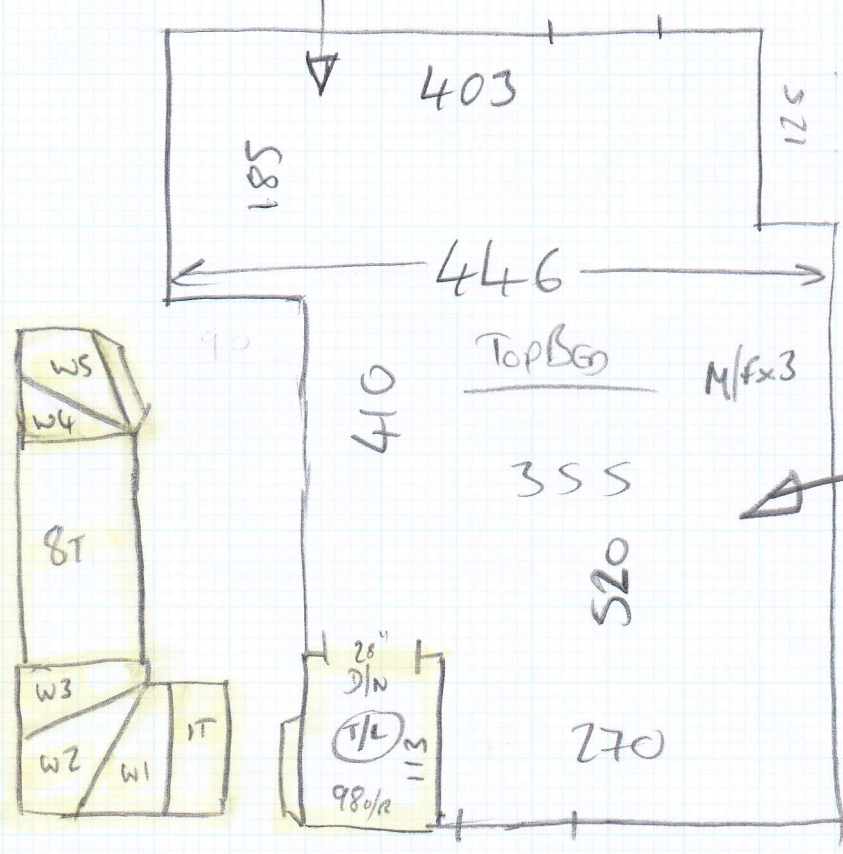

Job No: P26075
Name: CLARE GASKIN

Address:

Tel:

Sheet:

1 of 3

HAVANA

HAV-04.

= 460 x 500

= 23m²

*POSSIBLE LATER DATE
 (TO BE EXTENDED)

Not Being done

- IT @ 44 x 63
- W1 = 58 x 71
- W2 = 65 x 90
- W3 = 60 x 63
- ST @ 45 x 65
- W4 = 58 x 77
- W5 = 70 x 90

Down
 ↓

SITTING ROOM
WOOD

Job No: P26075
Name: CARNE GASKIN
Address:
Tel:
Sheet:

3 of 3

Bedroom
20mm WOOD
~~Acacia SHIM~~

137 @ 41 x 72

21 @ 36 x 75 - 10

Poss
More
Damage

Buildups To Fit
RAMP THRESHOLDS
@ JUNCTION WITH
WOOD FLOORS
* (DISCUSSED ON SITE
WITH CLARE)