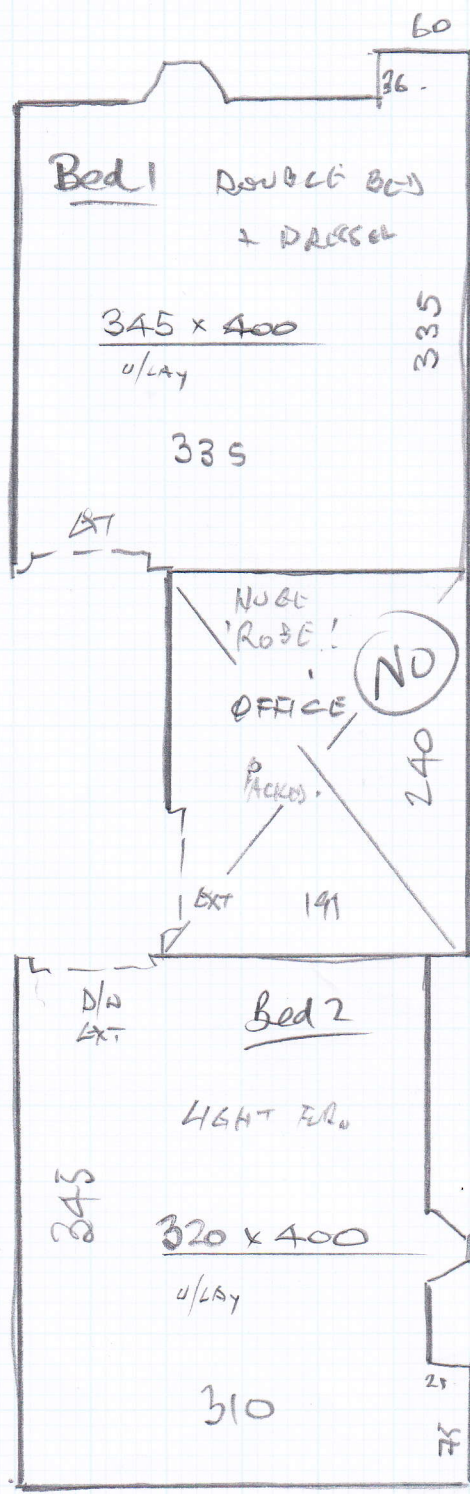

*Keys from Putney Shop

mrcarpet
Job No: P26078
Name: Lightbody
Address:
Tel:
Sheet: 1 of 1

Freedom TWICE
Col. 250 Cream Silk.

Bed 1 345 x 400
Bed 2 320 x 400