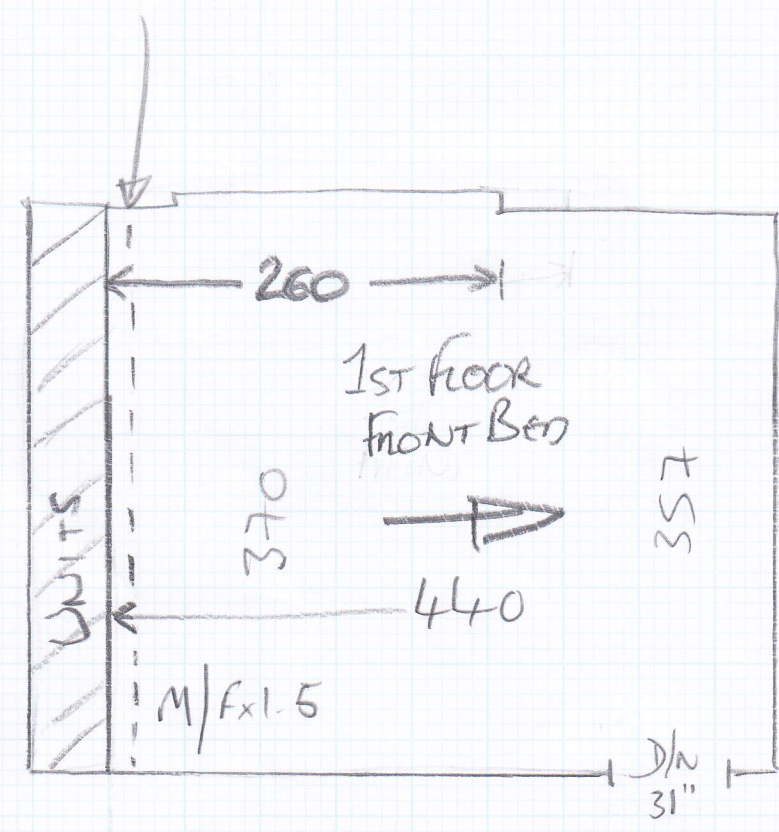

ROBE Room

SLIDING DOOR
Door RAIL - FIT UP TO

mrcarpet
P26091
Job No: PEARCE-HIGGINS
Name:
Address:
Tel: 1 of 1
Sheet: of:

Heather Twist
Col. HEA 222 (Suede)
= 450 x 600
= 18m²

- EXISTING CARPET IS FITTED BENEATH THE FLOOR RAIL FOR THE SLIDING DOORS
- CUT OUT EXISTING CARPET & TUCK CARPET UNDER FLOOR RAIL (MAY NEED TO LOOSEN THE RAIL)
- EXISTING CARPET RUNS THROUGH TO BASE OF WARDROBE
- CUT OUT THIS EXISTING CARPET & STICK DOWN NEW CARPET TO THIS SECTION