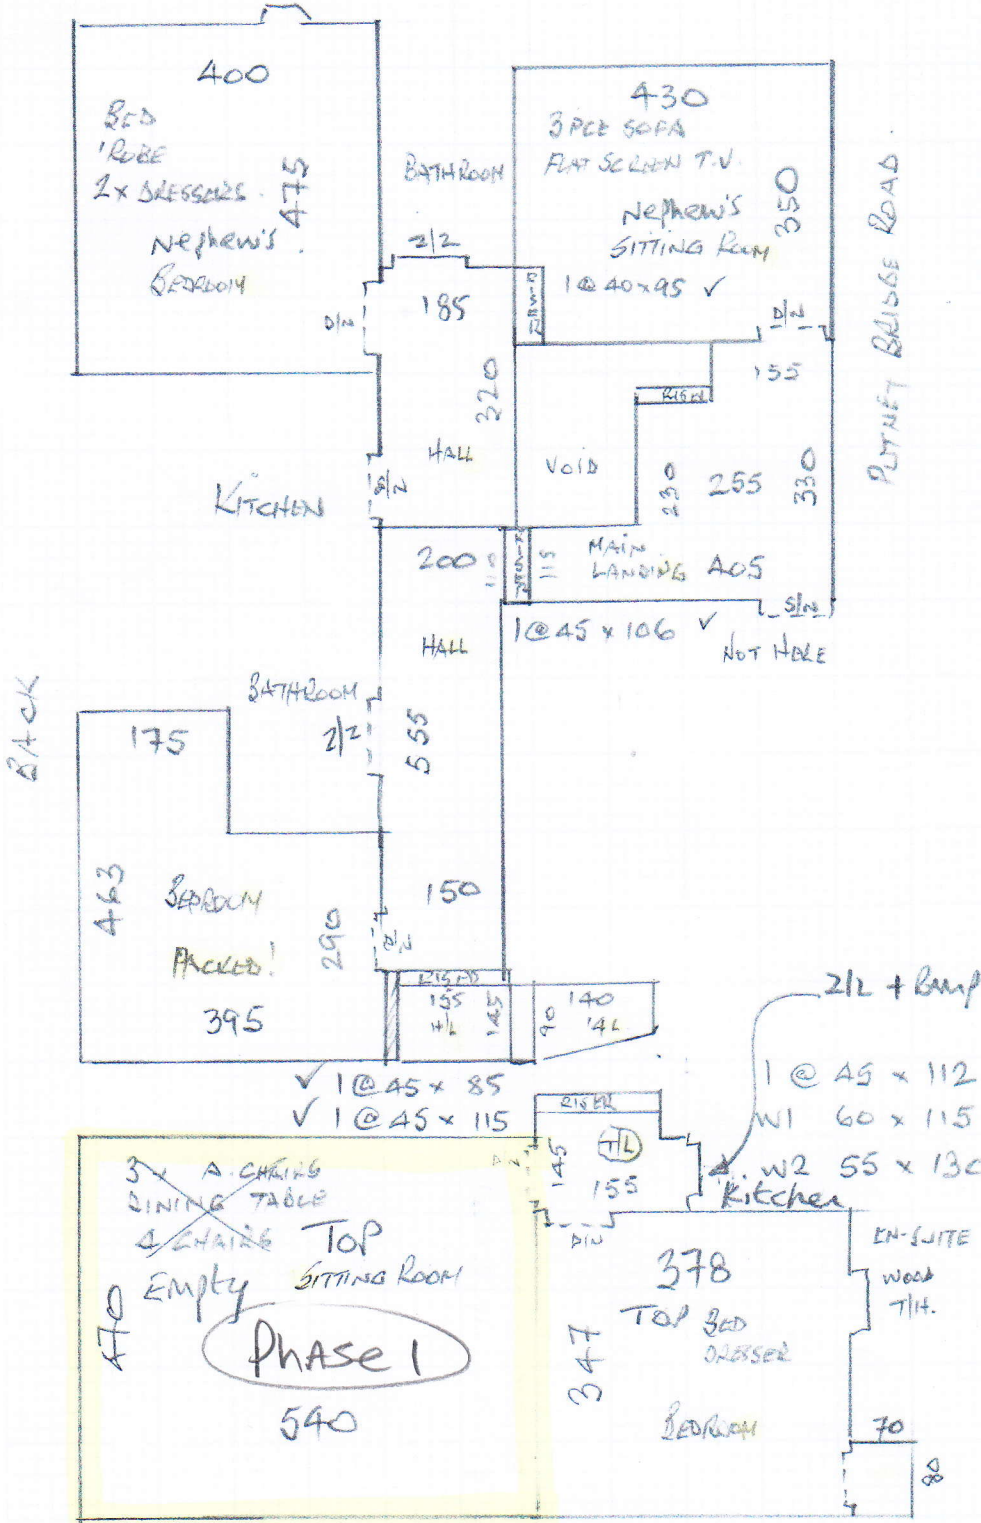

SITTING ROOM (Nephew)

360 x 500

CUT PLAN

① 360 x 500

② 340 x "

③ 475 x "

④ 775 x "

3275 x 500

= 16375 1/2

P26098  
Humphreys

2 of 3

4

MAIN ENTRANCE AREA

- ✓ COIR 85 x 120 x 23MM
- ✓ RUNNER 90 x 375
- ✓ 1 @ 30 x 98
- ✓ 2 @ 45 x 98
- ✓ W 90 x 135
- ✓ W 120 x 95

RUNNER IN PBR HALL

✓ 90 x 310

RUNNER IN MAIN KITCHEN LOBBY

✓ 85 x 270

P26098  
HUMPHREYS.

30 of 3

MAIN STAIRS

- W3 55 x 1000 ✓
- W4 60 x 130 ✓
- W5 60 x 130 ✓
- W6 60 x 90 ✓
- 2 @ 45 x 90 ✓
- W7 50 x 95 ✓
- W8 50 x 105 ✓
- W9 55 x 120 ✓
- W10 60 x 140 ✓
- W11 60 x 120 ✓
- W12 60 x 95 ✓
- W13 50 x 90 ✓

<b>Roll Size</b>	<b>8.25 x 5.00m</b> (Roll B)
Cut Plan 2	3.40 x 5.00m
Cut Plan 3	4.75 x 5.00m
<b>Balance left over</b>	<b>0.10 x 5.00m</b>

Phase 1 - 19/2 - Cut this piece off the roll  
& leave the rest of the roll  
in one piece for later fitting