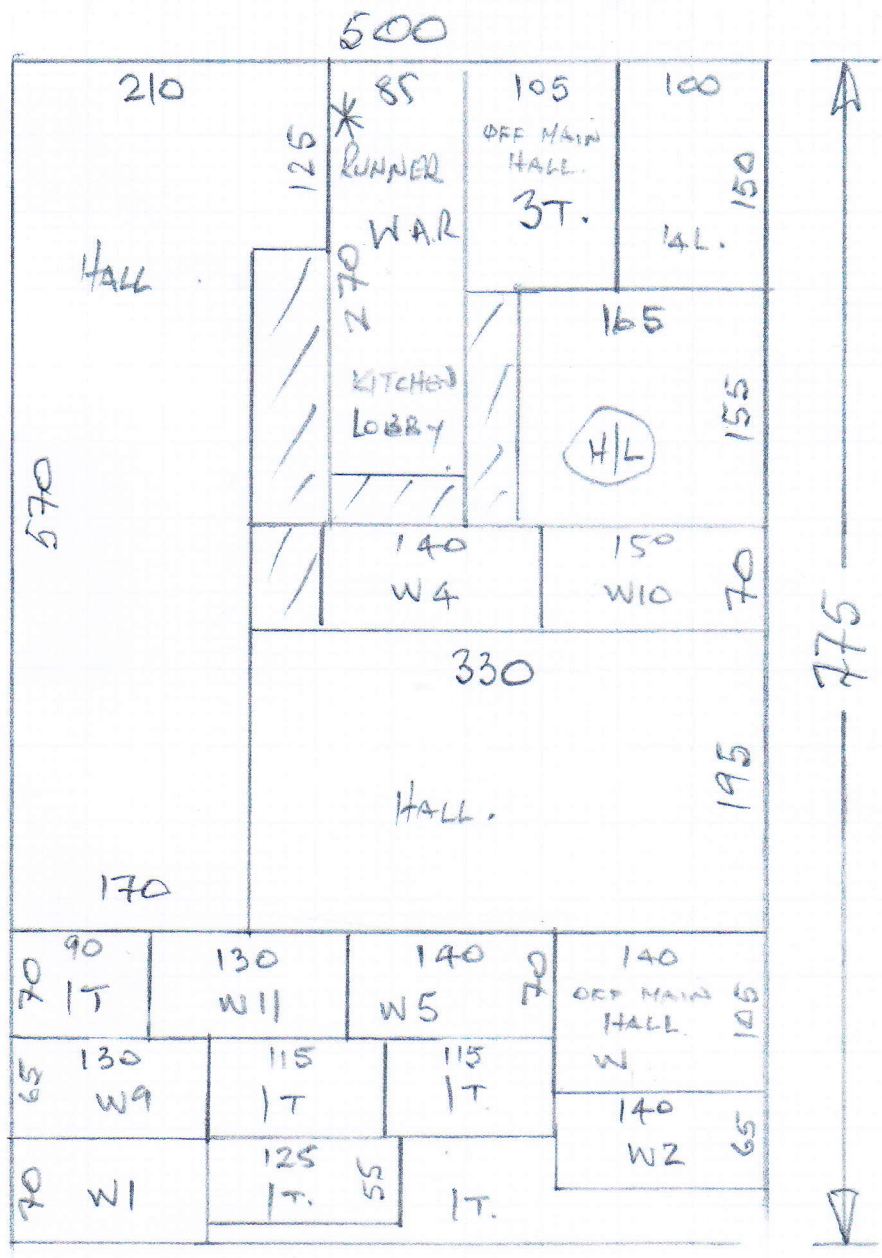

SITTING ROOM (Nephew)

360 x 500

CUT PLAN

① 360 x 500

② 340 x "

③ 475 x "

④ 775 x "

3275 x 500

= 16375 1/2

P26098  
Humphreys

2 of 3

4

MAIN ENTRANCE AREA

- ✓ COIR 85 x 120 x 23MM
- ✓ RUNNER 90 x 375
- ✓ 1 @ 30 x 98
- ✓ 2 @ 45 x 98
- ✓ W 90 x 135
- ✓ W 120 x 95

RUNNER IN PBR HALL

✓ 90 x 310

RUNNER IN MAIN KITCHEN LOBBY

✓ 85 x 270

P26098  
HUMPHREYS.

30 of 3

MAIN STAIRS

- W3 55 x 1000 ✓
- W4 60 x 130 ✓
- W5 60 x 130 ✓
- W6 60 x 90 ✓
- 2 @ 45 x 90 ✓
- W7 50 x 95 ✓
- W8 50 x 105 ✓
- W9 55 x 120 ✓
- W10 60 x 140 ✓
- W11 60 x 120 ✓
- W12 60 x 95 ✓
- W13 50 x 90 ✓

<b>Roll Size</b>	<b>8.25 x 5.00m</b> (Roll B)
Cut Plan 2	3.40 x 5.00m
Cut Plan 3	4.75 x 5.00m
<b>Balance left over</b>	<b>0.10 x 5.00m</b>

Phase 1 - 19/2 - Cut this piece off the roll  
& leave the rest of the roll  
in one piece for later fitting