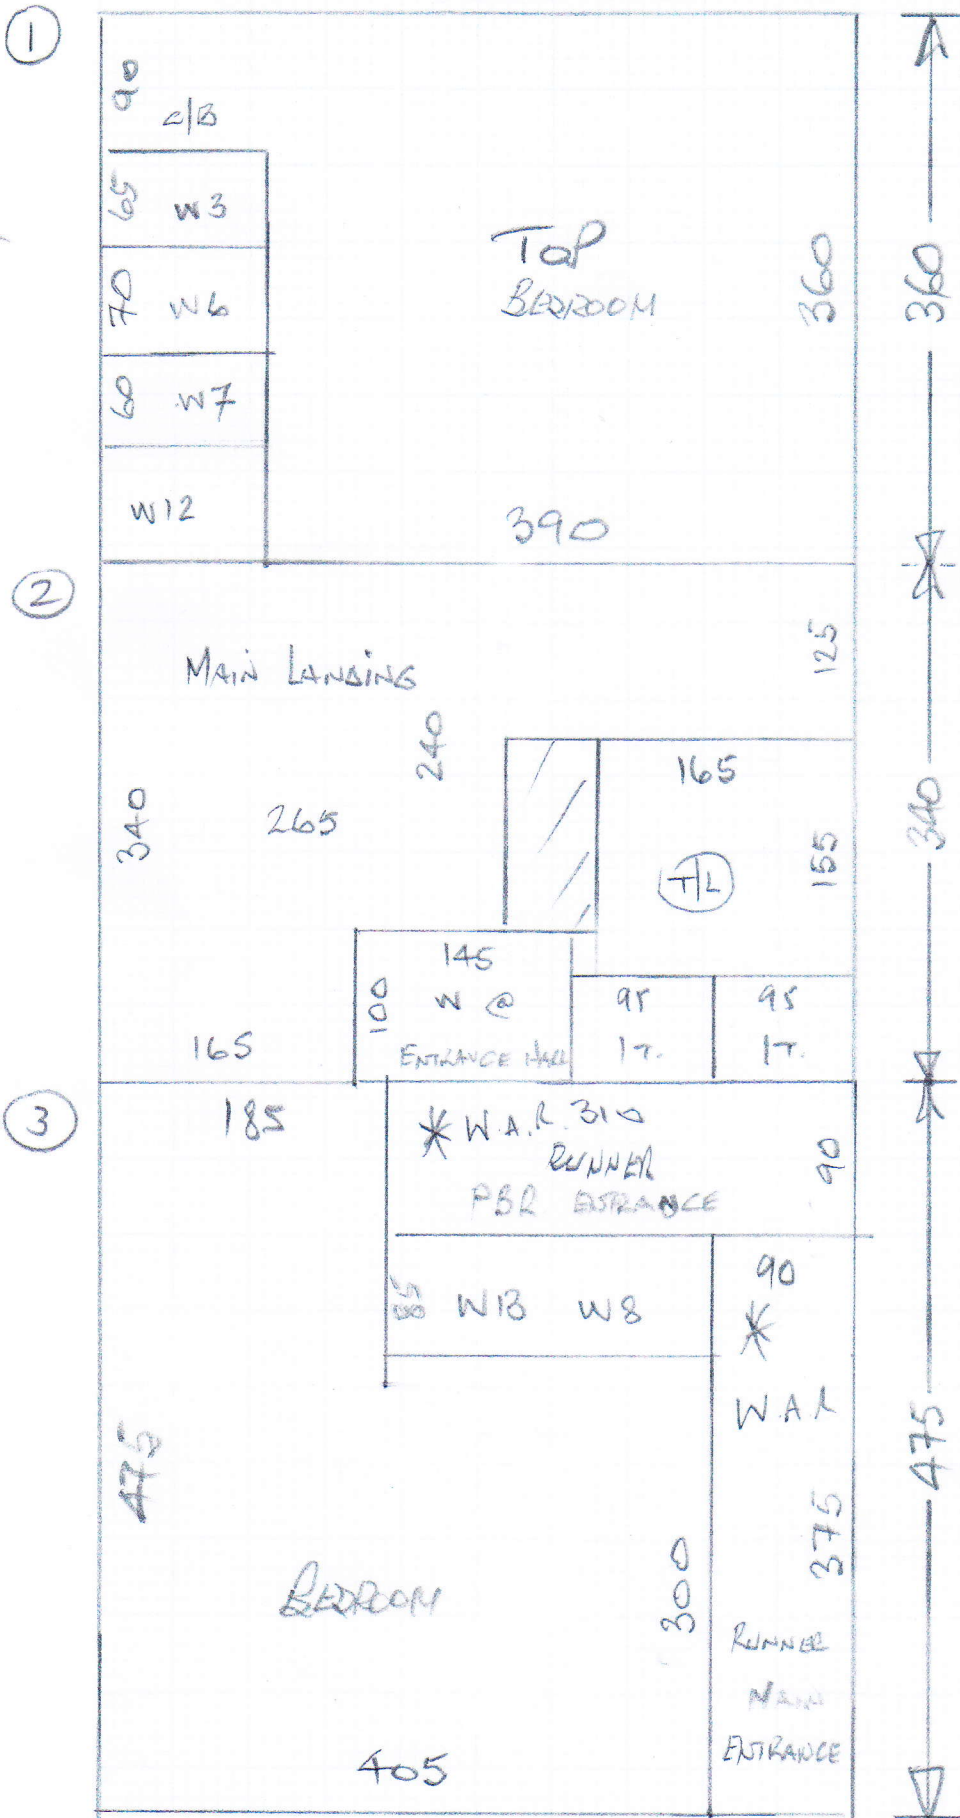

FAUX SILK - FAU 026

500

P26098  
Humphreys

lot 3

SITTING ROOM (Top)

555 x 500

BEDROOM (Nephew)

410 x 500

SITTING ROOM (Nephew)

360 x 500

CUT PLAN

① 360 x 500

② 340 x "

③ 475 x "

④ 775 x "

3275 x 500

RUNNER IN MAIN KITCHEN LOBBY

✓ 85 x 270

P26098  
HUMPHREYS.

30 of 3

MAIN STAIRS

- W3 55 x 1000 ✓
- W4 60 x 130 ✓
- W5 60 x 130 ✓
- W6 60 x 90 ✓
- 2 @ 45 x 90 ✓
- W7 50 x 95 ✓
- W8 50 x 105 ✓
- W9 55 x 120 ✓
- W10 60 x 140 ✓
- W11 60 x 120 ✓
- W12 60 x 95 ✓
- W13 50 x 90 ✓

<b>Roll Size</b>	<b>8.25 x 5.00m</b> (Roll B)
Cut Plan 2	3.40 x 5.00m
Cut Plan 3	4.75 x 5.00m
<b>Balance left over</b>	<b>0.10 x 5.00m</b>

Phase 1 - 19/2 - Cut this piece off the roll  
& leave the rest of the roll  
in one piece for later fitting