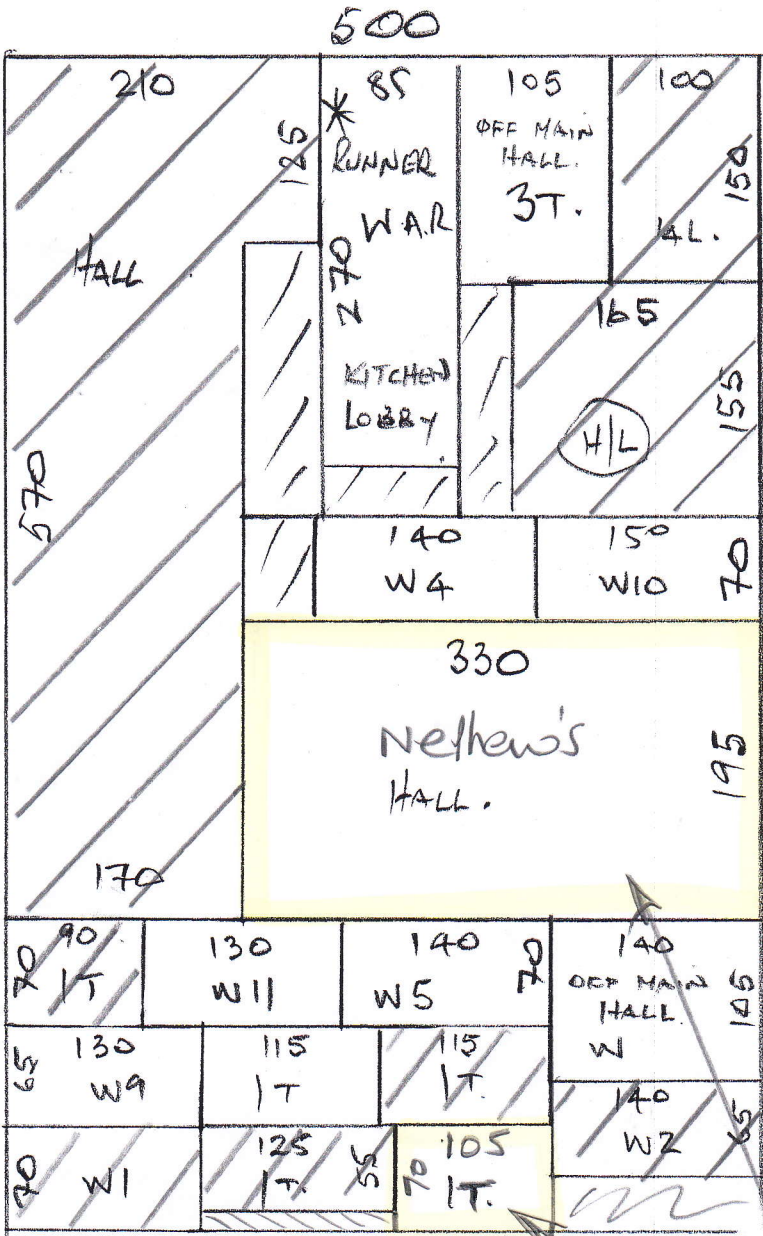

4

P26098
Humphreys

2 of 3

These 2 pieces
needed for
Phase 4