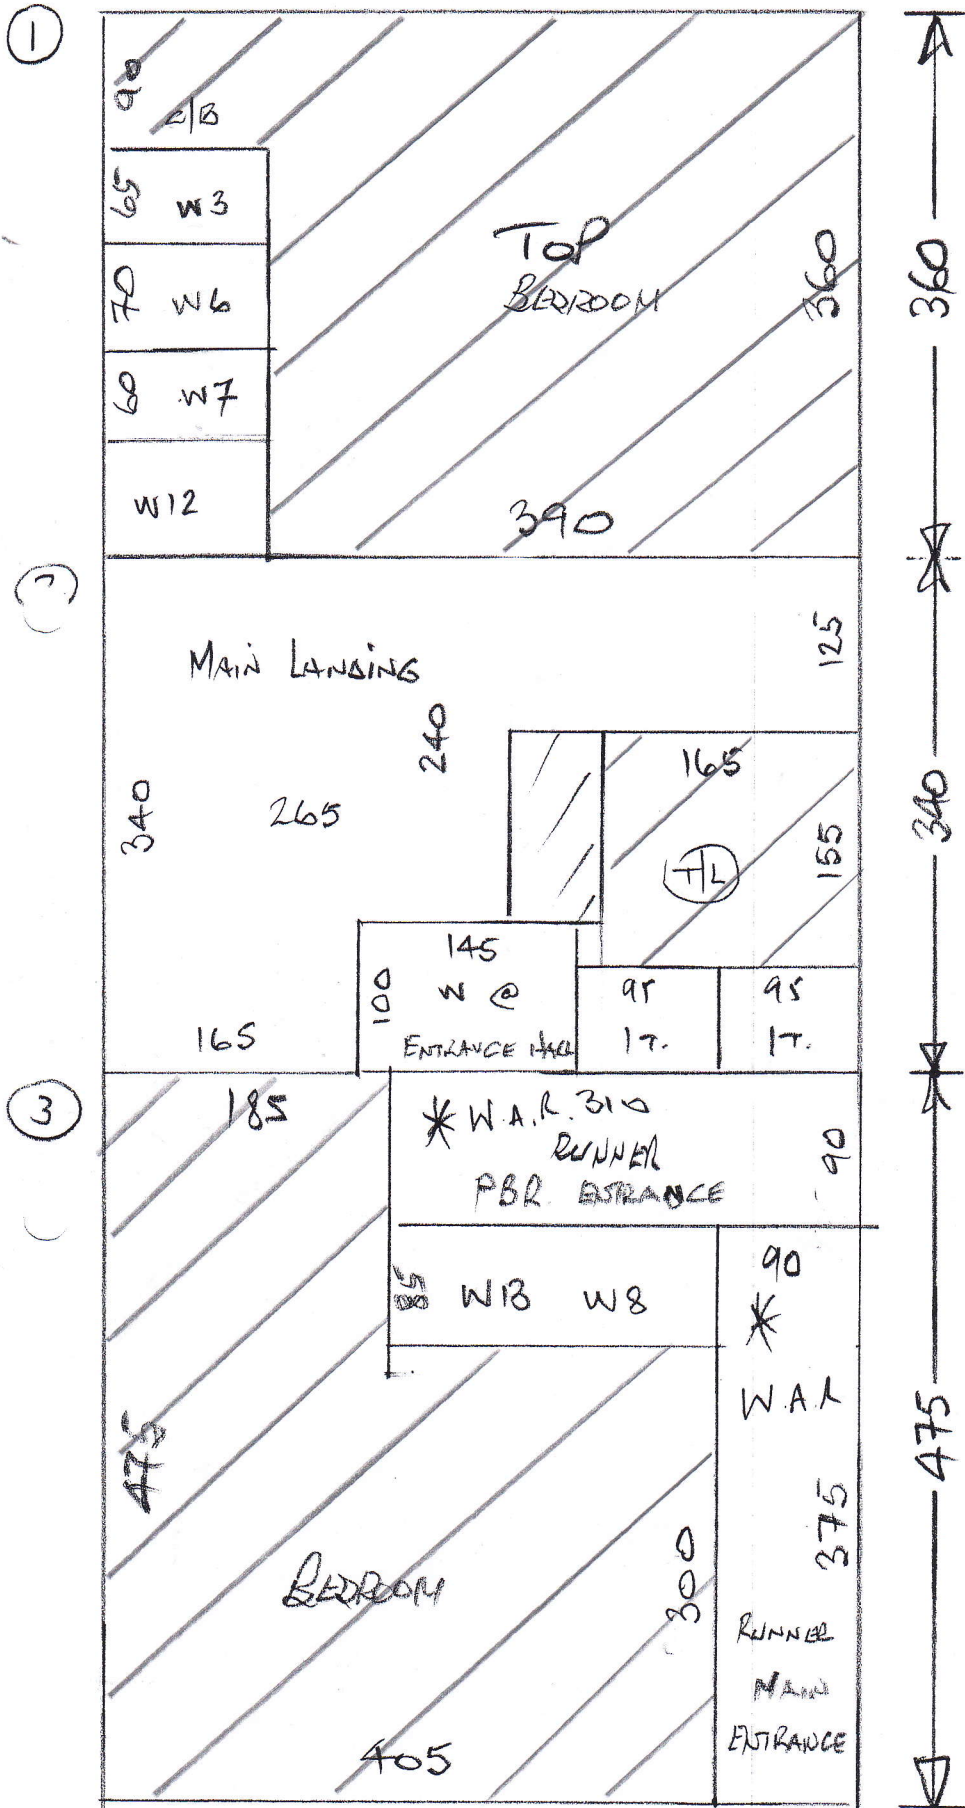

FAUX SIK - FAU 026

PHASE 4

P26098
Humphreys

lot 3

SITTING ROOM (TOP)

~~555 x 500~~

BEDROOM (NEPHEW)

410 x 500

SITTING ROOM (NEPHEW)

360 x 500

CUT PLAN

① ~~360 x 500~~

② ~~340 x "~~

③ ~~475 x "~~

④ ~~775 x "~~

3275 x 500

= 163 75 m²

27m²