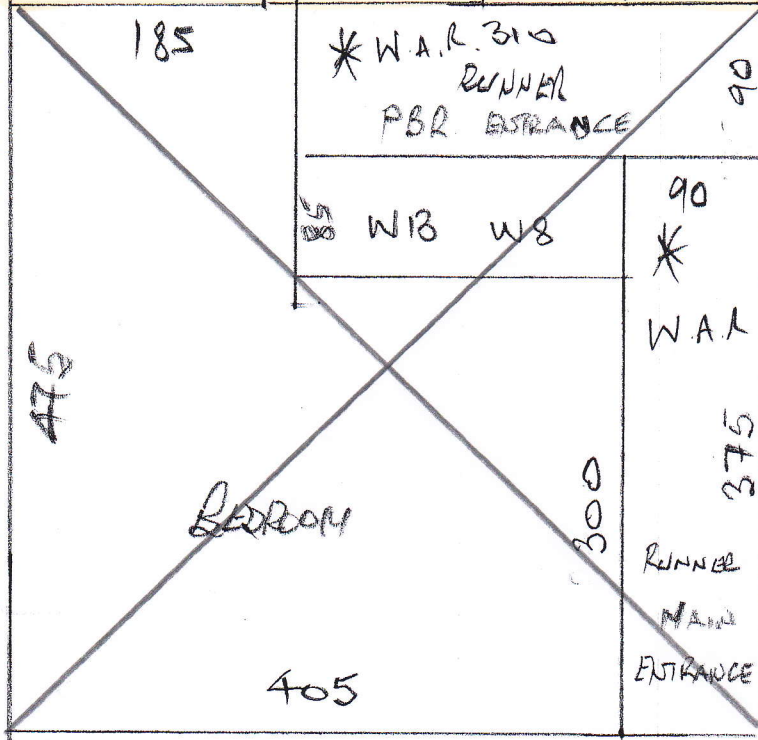

ROLL BREAKDOWN

Job No: P26098
Customer Name: Humphreys
Carpet: Faux Silk
Colour: FAU026

Roll Size	25.00 x 5.00m
Top Sitting Room	5.55 x 5.00m <i>Cut on 18/2</i>
Bedroom	4.10 x 5.00m
Nephew's Sitting Rm	3.60 x 5.00m
Cut Plan 1	3.60 x 5.00m
Cut Plan 4	7.75 x 5.00m
Balance left over	0.40 x 5.00m

Roll Size	8.25 x 5.00m
Cut Plan 2	3.40 x 5.00m
Cut Plan 3	4.75 x 5.00m
Balance left over	0.10 x 5.00m

FAUX SILK - FAU 026

Phase 2 - 18/3

①

②

③

P26098
Humphreys

lot 3

SITTING ROOM (TOP)

555 x 500

BEDROOM (NEW)

410 x 500

SITTING ROOM (NEW)

360 x 500

CUT PLAN

① 360 x 500

② 340 x "

③ 475 x "

④ 775 x "

3275 x 500

= 163 75 m²

Co.R Matting - 23mm

Co1 NATURAL

Front Door