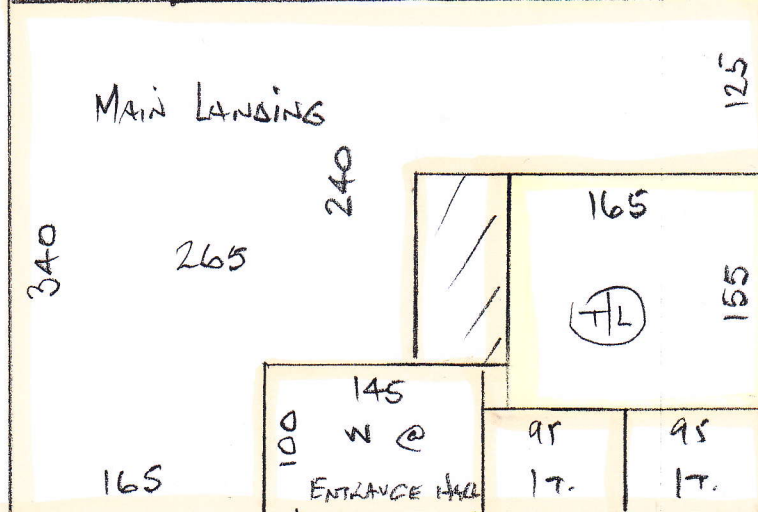

ROLL BREAKDOWN

Job No: P26098
Customer Name: Humphreys
Carpet: Faux Silk
Colour: FAU026

Roll Size	25.00 x 5.00m
Top Sitting Room	5.55 x 5.00m <i>Cut on 18/2</i>
Bedroom	4.10 x 5.00m
Nephew's Sitting Rm	3.60 x 5.00m
Cut Plan 1	3.60 x 5.00m
Cut Plan 4	7.75 x 5.00m
Balance left over	0.40 x 5.00m

Roll Size	8.25 x 5.00m
Cut Plan 2	3.40 x 5.00m
Cut Plan 3	4.75 x 5.00m
Balance left over	0.10 x 5.00m

FAUX SILK - FAU 026

Phase 2 - 18/3

①

②

③

P26098
Humphreys

lot 3

SITTING ROOM (TOP)

555 x 500

BEDROOM (NEW)

410 x 500

SITTING ROOM (NEW)

360 x 500

CUT PLAN

① 360 x 500

② 340 x "

③ 475 x "

④ 775 x "

3275 x 500

= 163 75 m²

Co.R Matting - 23mm

Co1 NATURAL

Front Door