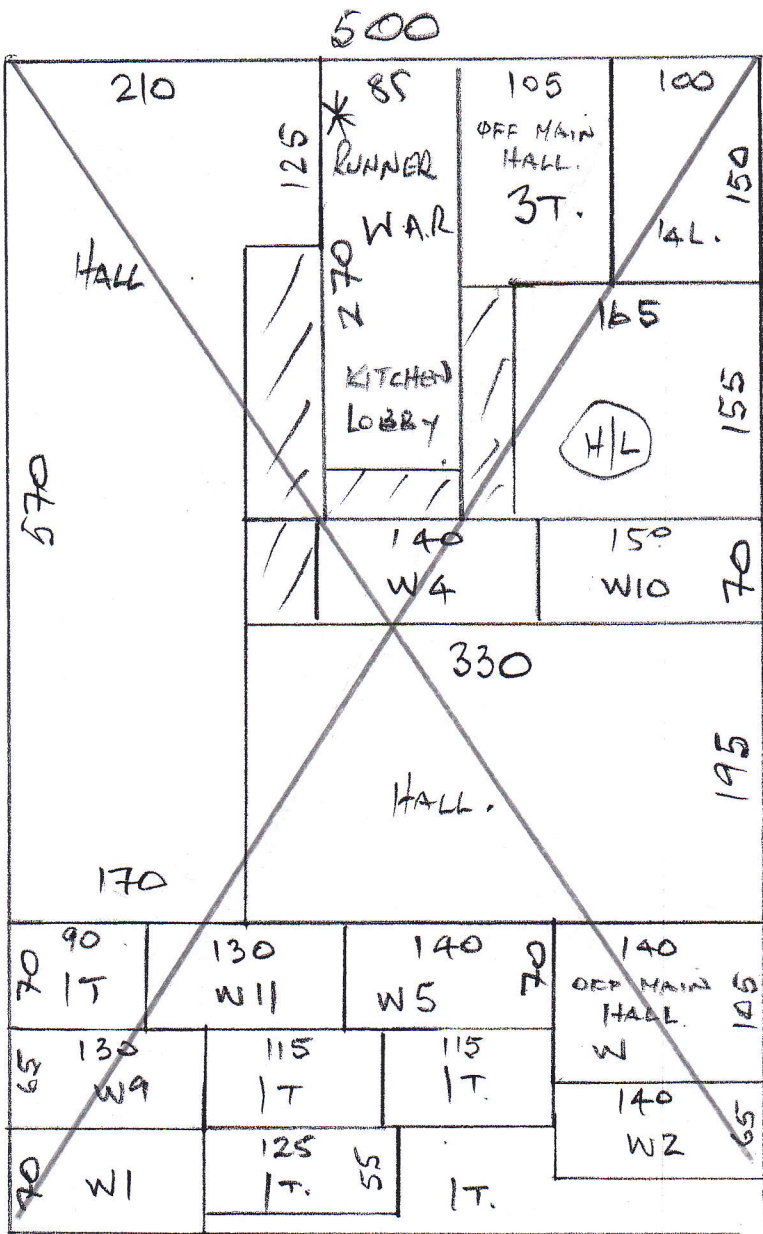

4

P26098
Humphreys

2 of 3