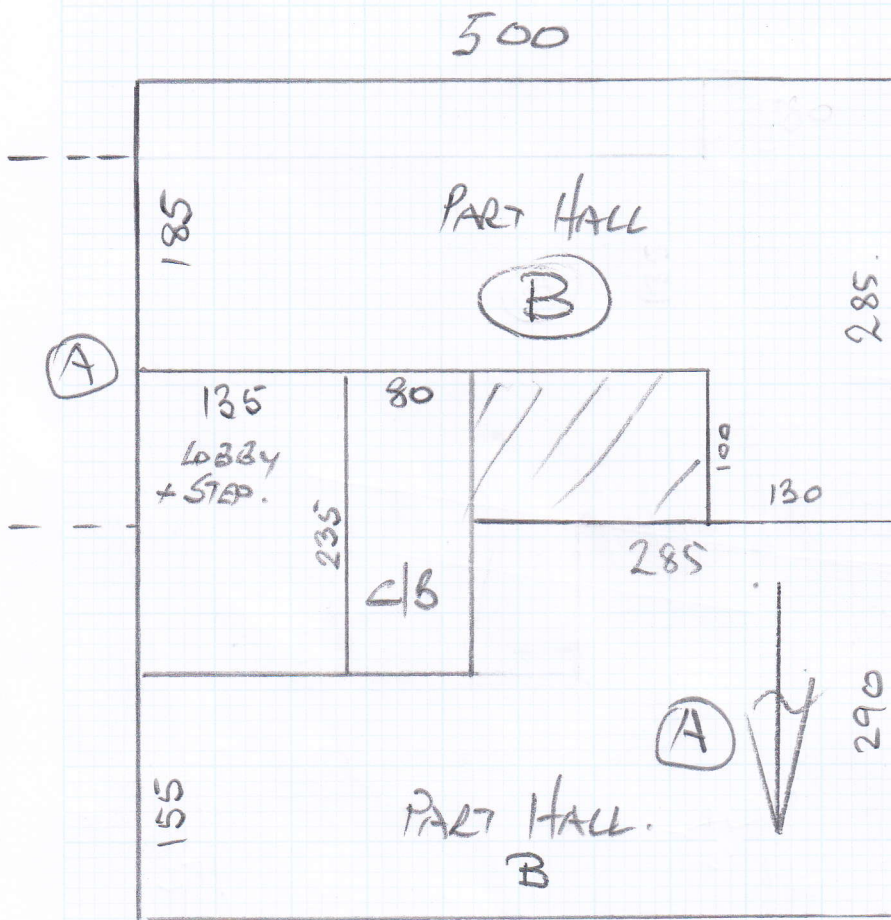

*Keys from Putney Shop

Job No: P26102

Name: LIGHTBODY

Address:

Tel:

Sheet:

1 of 2

↑ Freedom Twist - Sable

$$\approx 575 \times 500$$

$$= 28.75 \text{ M}^2$$

575

3RD floor flat.

Mostly ex ste

P26102
LIGHTBODY

2022

90
220
130
440