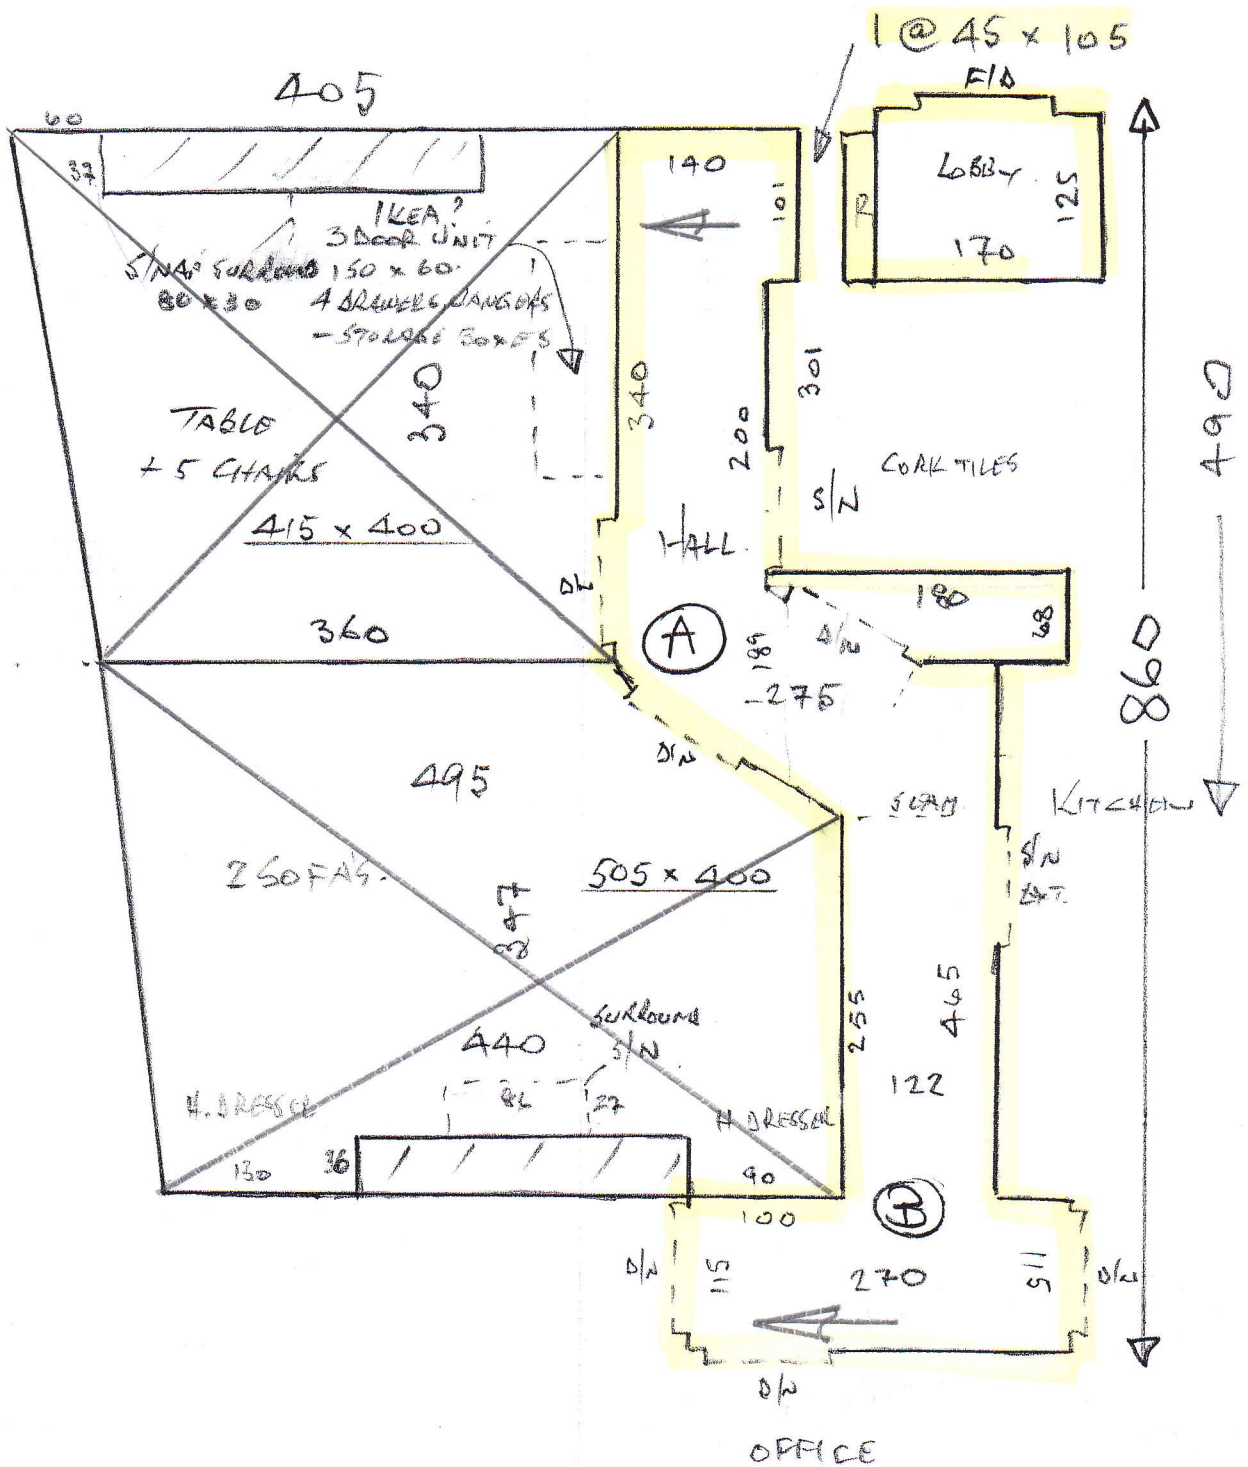

*Keys from Putney Shop

Job No: P26102

Name: LIGHTBODY

Address:

Tel:

Sheet:

1 of 2

↑ Freedom Twist - Sable

$$\approx 575 \times 500$$

$$= 28.75 \text{ M}^2$$

575

3RD floor flat.

Mostly ex ste

P26102
LIGHTBODY

2022

90
220
130
440