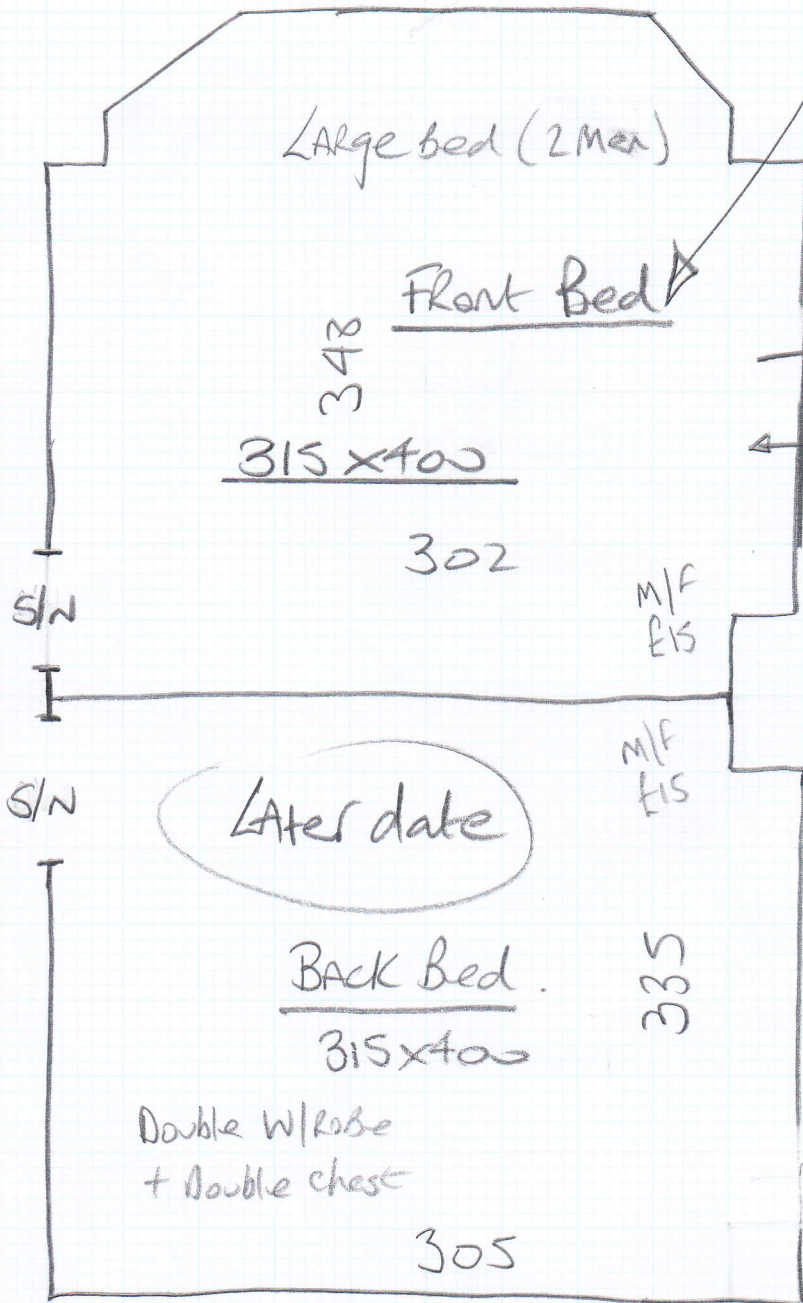

* Lulworth - LW-28 (Montereyland)

mrcarpets

Job No: P26103

Name: Bowers

Address:

Tel:

Sheet:

1 of 1

Phase 1

← Move large leather Bed (Protect sides)
Cust to empty drawers & remove mattress from Bed.

Quote Separately for end room

Standard BALS - Cust to confirm if Ali or ANes