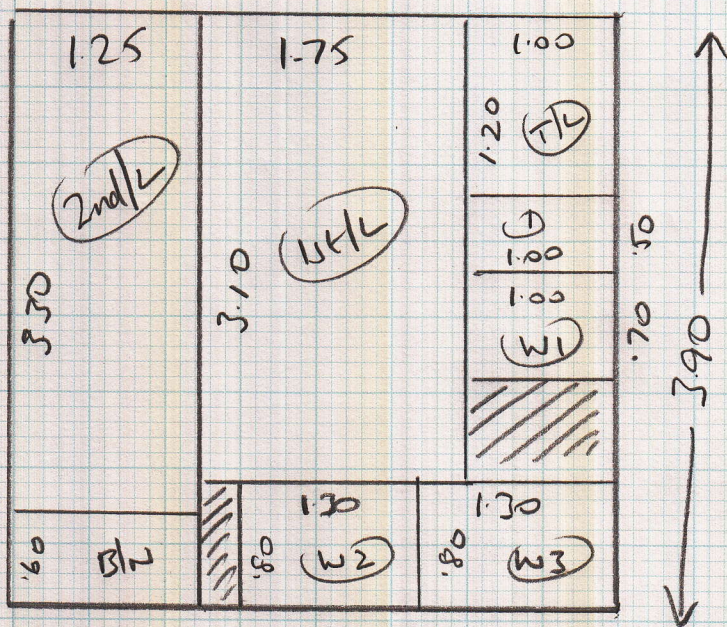

parcarpet
P26117

Job Mrs Crozier
Name: 33 Littleton Street
Address:
London
Tel: SW1P 3SZ

Sheet: of:
Mississippi Stripe
WS111
Burgundy/Blue
5.30 x 4
3.90 x 4

All areas need to
pattern match with
each other.
Plenty allowed for
in width

(10P2)

Crossier

P26117
MRS Crozier
33 Littleton Street
London
SW18 3SZ

(2) 046_{or} x 0.75 (ext + ali) @ 90°
DLN

T/L 1.07_{or} x 0.75 (ext + ali)
2/2

(9) 046 x 0.77

W1 056 x 0.85

W2 060 x 1.06

W3 075 x 1.05

2nd/L 320_{or} x 1.10 (2 ext + ali) DLN

(1) 037_{or} x 0.80

1st/L 3.00_{or} x 1.58 (1 ext + ali) DLN
(nech 2/2 + 9 + 12mm shims @ bt clav)

(11) 0.45 x 0.80

BLN 045 x 1.00