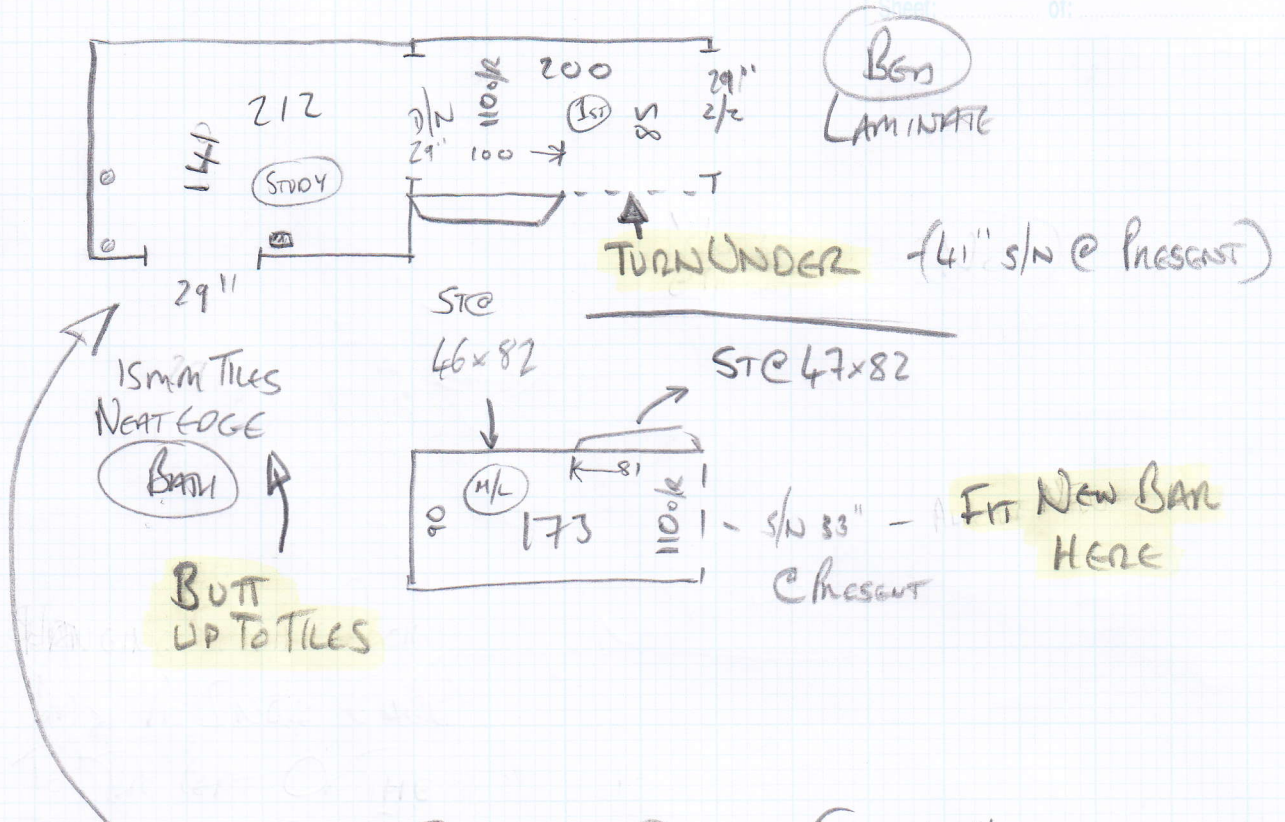

= 14.8m²

P26124

Job No:

Name:

Address:

Tel:

Street:

of:

BACK

2 of 2

- HANGING SLIDING DOOR FITTED HERE
- FIT AROUND GUIDE (SCREWED TO FLOOR) AS NEATLY AS POSSIBLE
- CUSTOMER HAS BEEN ADVISED THAT WE WILL NOT REMOVE THE DOOR OR GUIDE (DOOR IS VERY HEAVY GLASS)