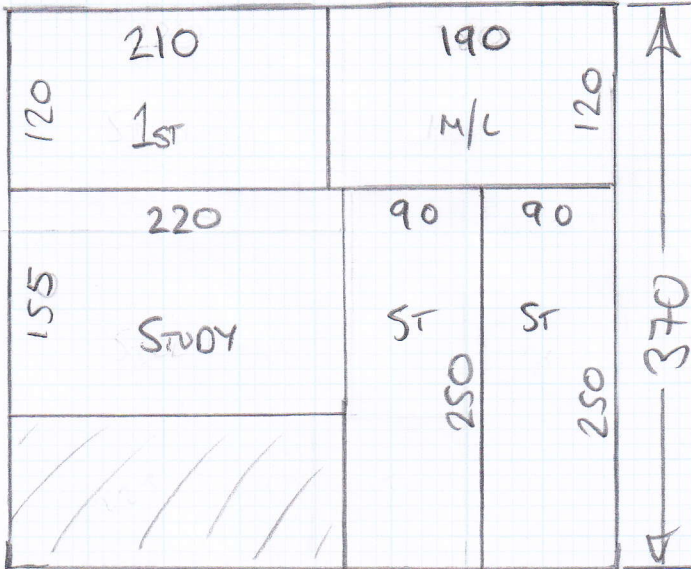

400

mrcarpet

Job No: P26124
Name: BACK

Address: (of 2)

Tel: _____
Sheet: _____ of: _____

Stock Twist 40

- Polar Grey

370 x 400

= 14.8m²

P26124

Job No:

Name:

Address:

Tel:

Street:

of:

BACK

2 of 2

- HANGING SLIDING DOOR FITTED HERE
- FIT AROUND GUIDE (SCREWED TO FLOOR) AS NEATLY AS POSSIBLE
- CUSTOMER HAS BEEN ADVISED THAT WE WILL NOT REMOVE THE DOOR OR GUIDE (DOOR IS VERY HEAVY GLASS)