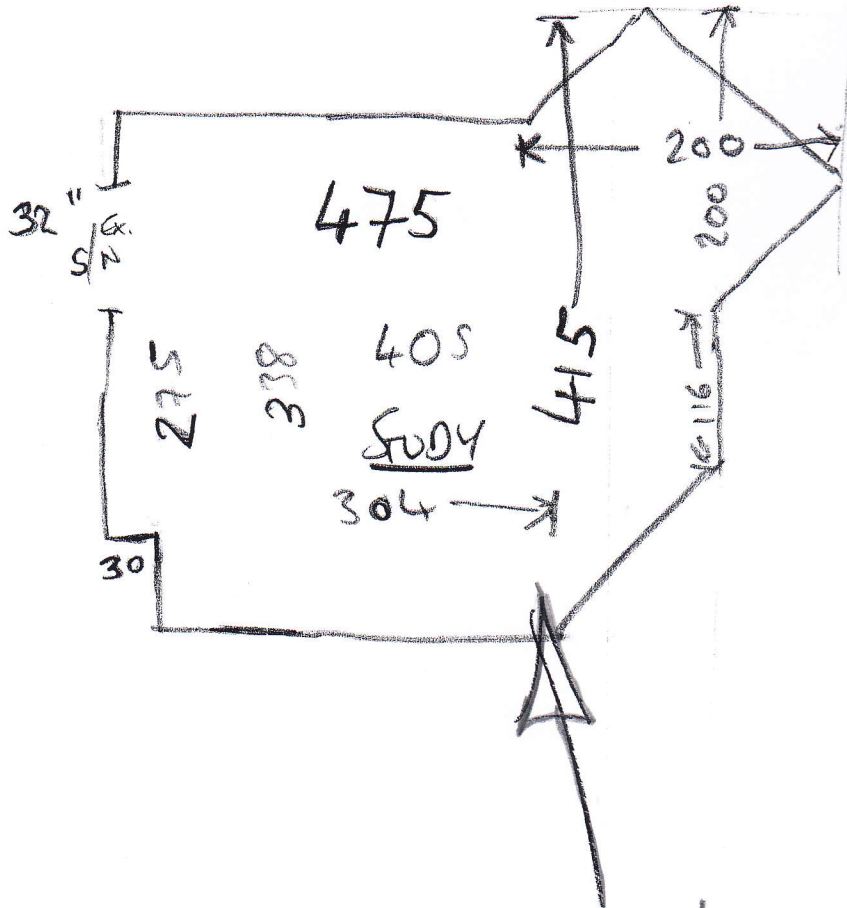

P26126
McAULAN

lor1

STOCK NATURAL

- HC510

425 x 500

= 21.25m²

WARDROBES / UNITS
HAVE BEEN BUILT IN
IN THIS ROOM