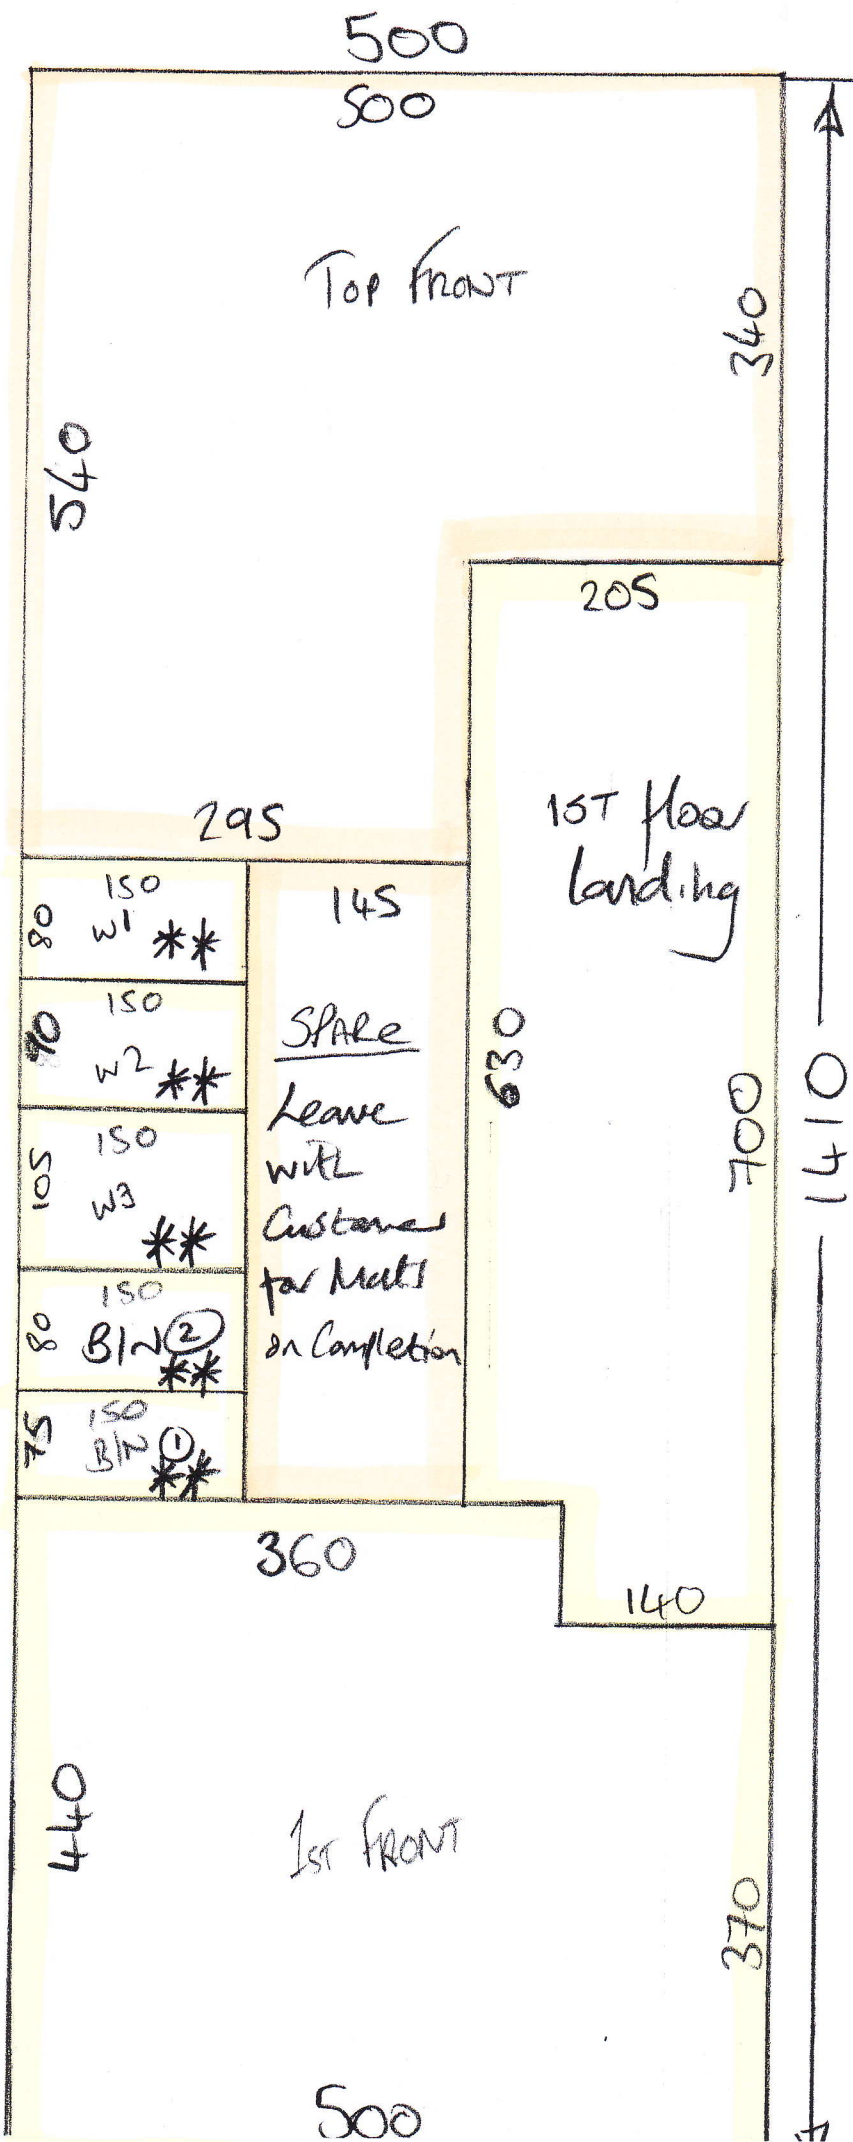

Phase 1

P26131
KIT

1 of 4

Cotswold
Col Stow

- ① 1165 x 500
- ② 1410 x 500
- 2575 x 500

= 128.75 m²

MARK up remainder
of Cut Plans & Store
w/ H until
Phase 2

* = Cut Runner @ 65cm
** = Shape on site (Equal Gaps or Winders)

P26131
KITT

2 of 4

P26131
KITT

304

* Phase 1 =
Fit 3x157 floor
beds + LANS
+ Shape Runners

BATH
To BATH
Tiled

Packed Full of stuff!

P26131
KIT

Number of pieces: 7

Ready to collect on: 27 / 2 / 15 Needed back by: 6 / 3 / 15

Sizes to be cut to: 650 x 65cm, 525 x 65cm + 5 Shaped winders / BIN'S
as marked

Whipping: 32.10 metres @ £2.00 linear metre £ 64.20

Customer Name: Kitt

Carpet: Cotswold (Avebury)

Colour: Stow (Lockeridge Flint)

Roll Size	26.50 x 5.00m
Cut Plan 1	11.85 x 5.00m
Cut Plan 2	14.30 x 5.00m
Balance left over	0.35 x 5.00m

***Cut the 11.85m off the roll & leave the roll
balance for the 14.30m piece (please check
measure it)**