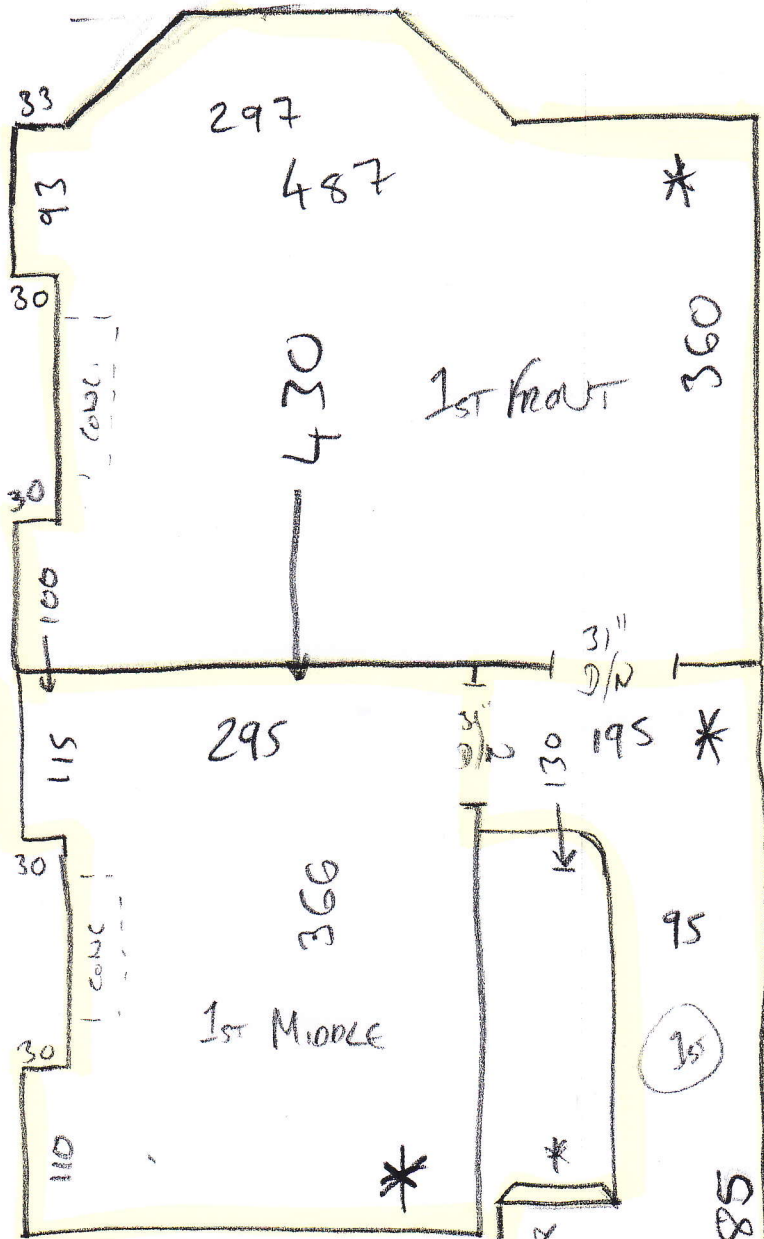

Phase 1

P26131
KIT

1 of 4

Cotswold
Col Stow

- ① 1165 x 500
- ② 1410 x 500
- 2575 x 500

= 128.75 m²

MARK up remainder
of Cut Plans & Store
w/ H until
Phase 2

* = Cut Runner @ 65cm
** = Shape on site (Equal Gaps or Winders)

P26131
KITT

2 of 4

P26131
KITT

304

* Phase 1 =
Fit 3x157 floor
beds + LANS
+ Shape Runners

BATH
To BATH
Tiled

Packed Full of stuff!

P26131
KIT

Number of pieces: 7

Ready to collect on: 27 / 2 / 15 Needed back by: 6 / 3 / 15

Sizes to be cut to: 650 x 65cm, 525 x 65cm + 5 Shaped winders / BIN'S
as marked

Whipping: 32.10 metres @ £2.00 linear metre £ 64.20

Customer Name: Kitt

Carpet: Cotswold (Avebury)

Colour: Stow (Lockeridge Flint)

Roll Size	26.50 x 5.00m
Cut Plan 1	11.85 x 5.00m
Cut Plan 2	14.30 x 5.00m
Balance left over	0.35 x 5.00m

***Cut the 11.85m off the roll & leave the roll
balance for the 14.30m piece (please check
measure it)**