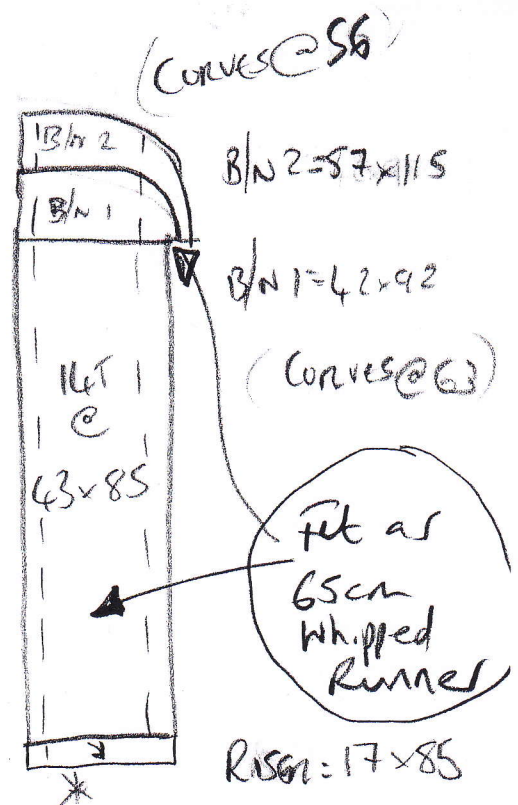

Phase 1

P26131
KIT

1 of 4

Cotswold
Col Stow

- ① 1165 x 500
- ② 1410 x 500
- 2575 x 500

= 128.75 m²

MARK up remainder
of Cut Plans & Store
w/ H until
Phase 2

* = Cut Runner @ 65cm
** = Shape on site (Equal Gaps or Winders)

P26131
KITT

2 of 4

P26131
KITT

304

* Phase 1 =
Fit 3x157 floor
beds + LANS
+ Shape Runners

BATH
To BATH
Tiled

Packed Full of stuff!

P26131
KIT

Job No. : P26131

Description of carpet : Cotswold - Staw

Whipping / Blind Binding / Top Taping

All Round / Sides only (for Stair Runner)

Colour of Binding tape: _____ Size of Binding tape: _____

Amount showing on top _____ Colour of Whipping : To match

Number of pieces: 7

Ready to collect on: 27 / 2 / 15 Needed back by: 6 / 3 / 15

Sizes to be cut to: 650 x 65cm, 525 x 65cm + 5 Shaped winders / BIN'S
as marked

Whipping: 32.10 metres @ £2.00 linear metre £ 64.20