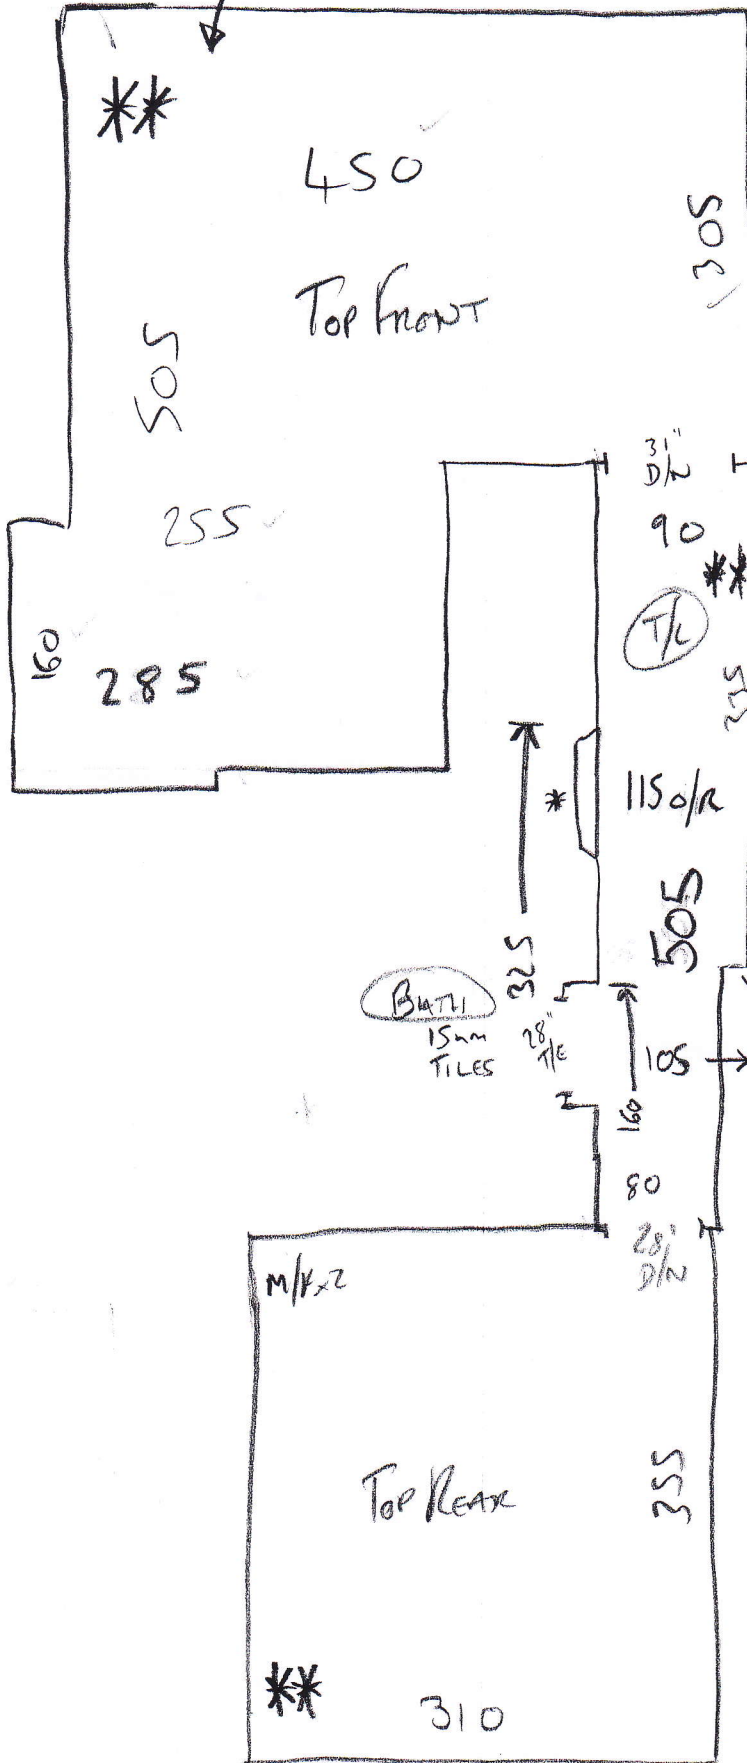

Packed Full of stuff!

P26131
KIT

4 of 4

**Phase 2 =
Tot 2 rooms,
T/L + Runners

(All UP/LEFT
in these areas)

(65cm Runners)

(CURVED 76)

B/N = 46 x 102