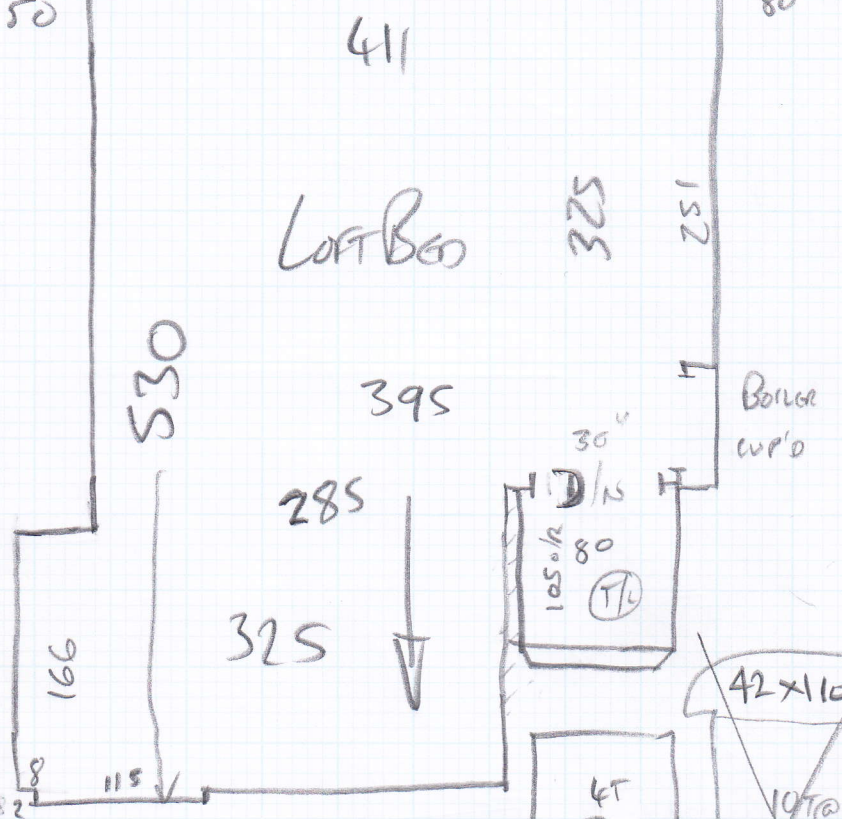

Job No: P26146
Name: WARD.

Address:

Tel:

Sheet:

2 of 2

NOT this flight

STOP Here

step to be painted