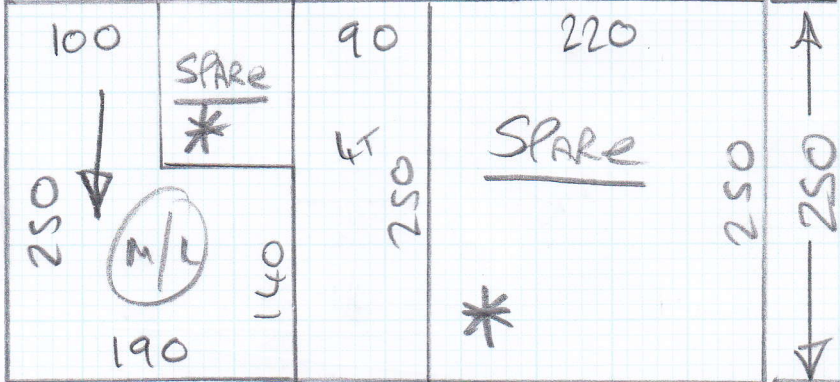

①

②

mrcarpet

Job No: P26146

Name: WARD

Address: 1 of 2

Tel: or:

HEAVEN TWIST SUPREME

- HEA5011

- ① 540 x 500
- ② 250 x 500
- 790 x 500

= 39.5 m<sup>2</sup>

\* TAKE Spare Carpet & ask Customer if she wants it for EVER UPD'S.

Job No: P26146  
Name: WARD.

Address:

Tel:

Sheet: