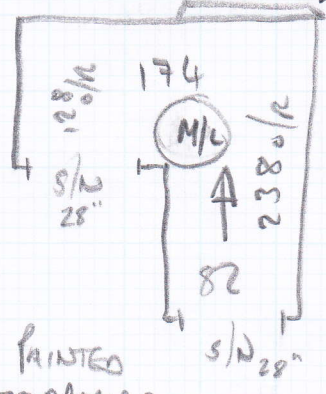

BATH

PAINTED FLOORBOARDS

Floor