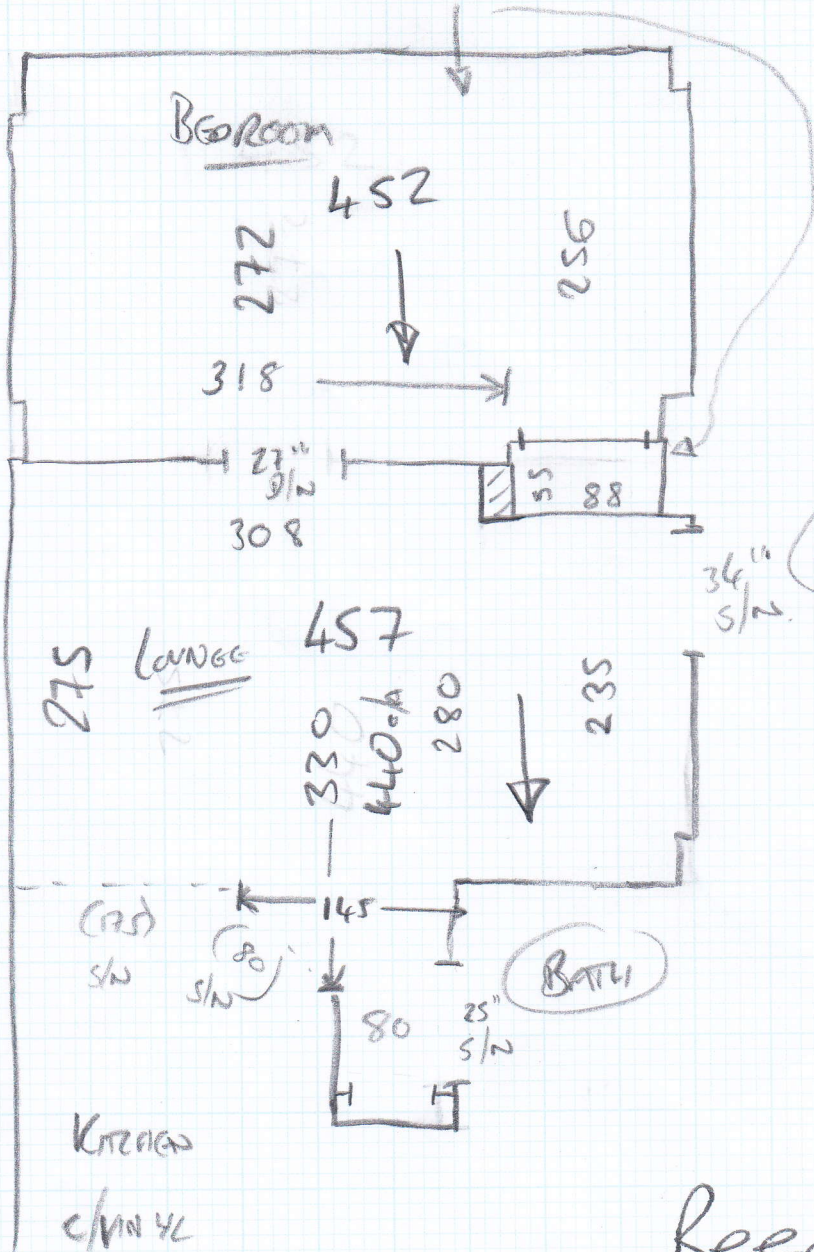

BAD MATH DAMAGE

mrcarpet  
 Job No: P26170  
 Name: KRINKS  
 Address:  
 Tel:  
 Sheet: 1 of 1

Reed loop  
Col. 848

Living Room 450 x 500  
 Bedroom 285 x 500