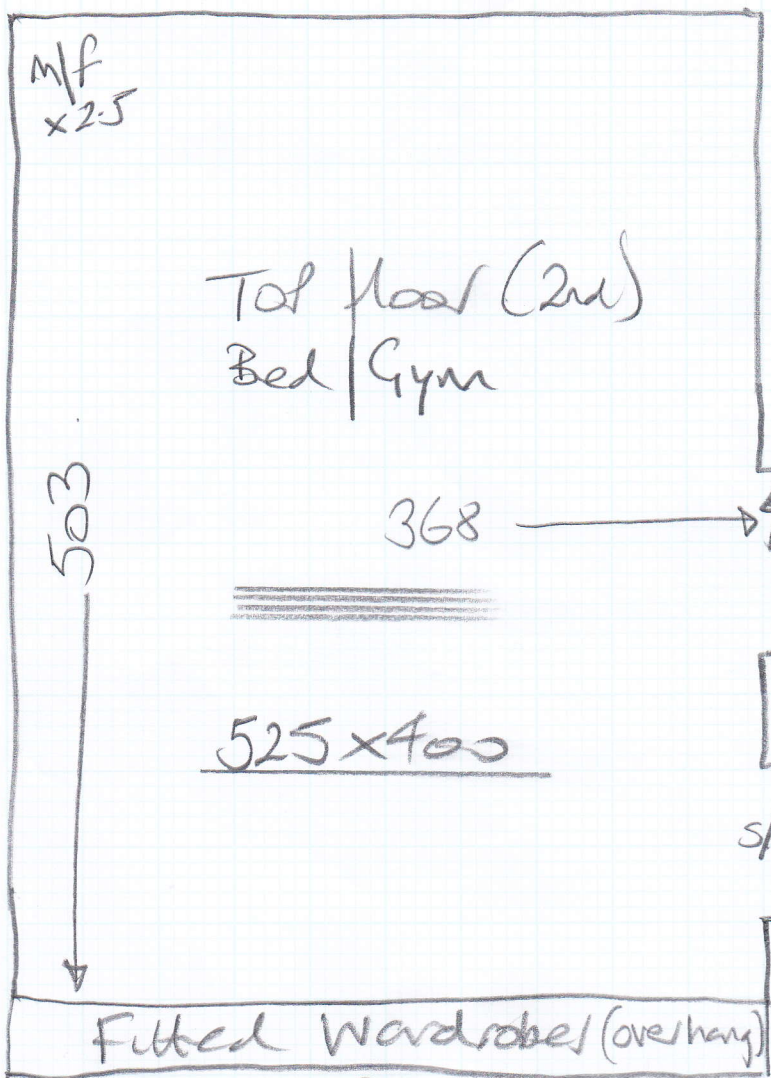

NATURAL Boude - NB0-44 (Black)

mrcarpet

P26178
Nadler

Job No:

Name:

Address:

Tel:

Sheet:

1 of 1

BATH WITH unusual flooring laid.

* cannot be changed because of sliding door

S/N LANDING (stained floorboards)

* u/floor heating!

uplift Lino flatweave on Heatflow u/Lay.

Re-use ex sledge + EX ALI DINAS at bath ensuite (can't be changed)

Parking £3.30 PM (P&D in ELM PARK Gardens)

Tight staircase (2 men req)

* Beware wires under Carpet (along Door wall!)