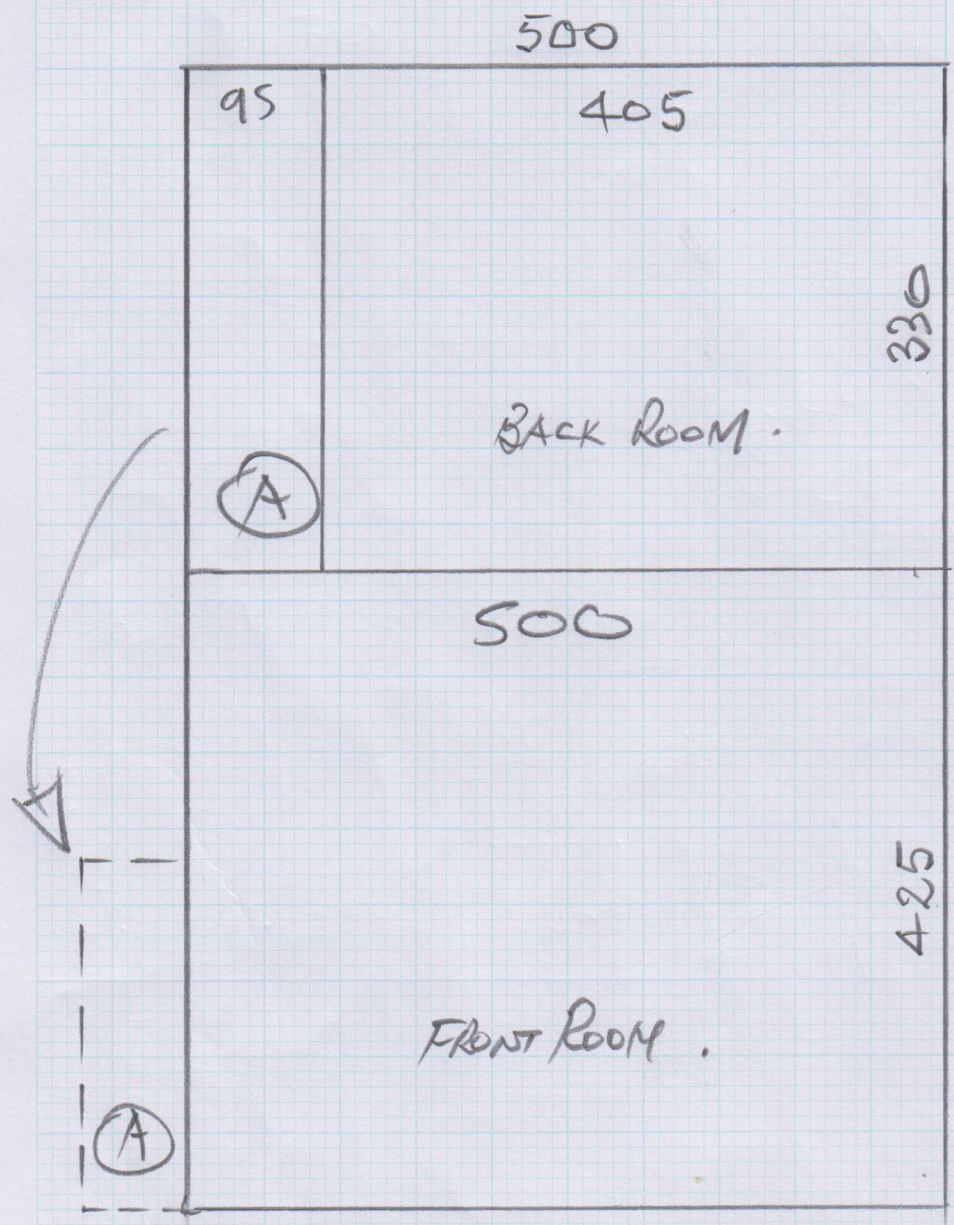

QUOTE (2)

PHASE I

Job No: P26184

Name: BACON

Address: 1 of 2

Tel:  
Sheet: Heather Twist

COL-HEA-220

330 x 500

425 x "

755 x 500

= 37.75 M<sup>2</sup>

P26184  
BACON

2 of 2

FIT AROUND  
WARDROBES  
(IKEA - HEAVY!)