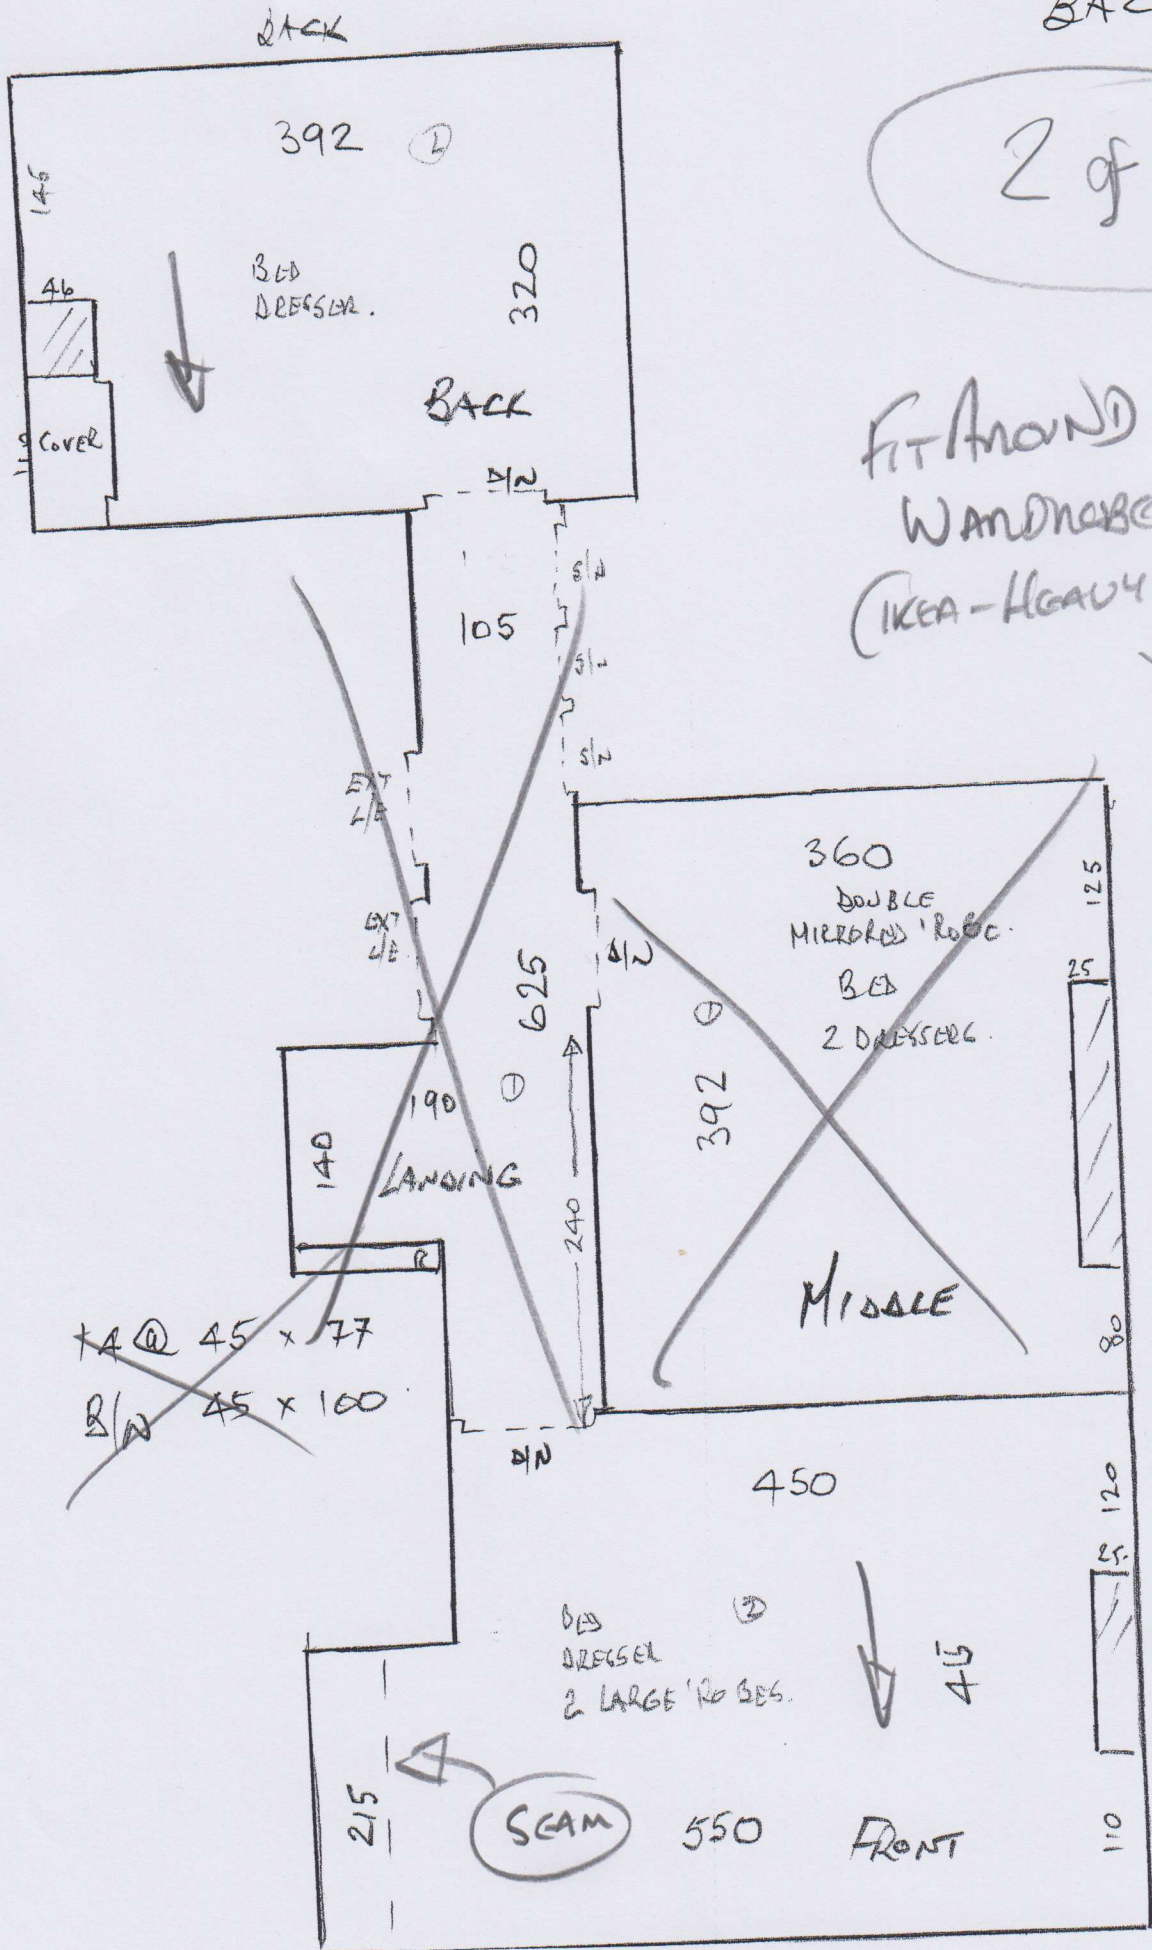

QUOTE (2)

PHASE I

Job No: P26184

Name: BACON

Address: 1 of 2

Tel:  
Sheet: Heather Twist

COL-HEA-220

330 x 500

425 x "

755 x 500

= 37.75 M<sup>2</sup>

P26184  
BACON

2 of 2

FIT AROUND  
WARDROBES  
(IKEA - HEAVY!)