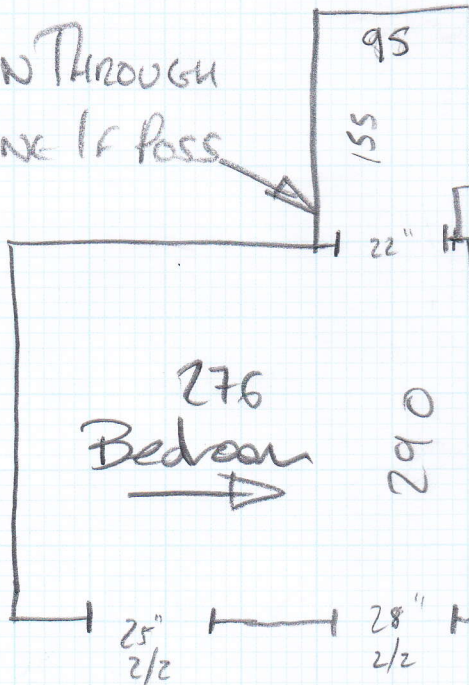

Sheet:

LULWORTH 'STOCK'

- LW-25

285 x 500

= 14.25m<sup>2</sup>

\*RUN THROUGH IN ONE IF POSS

EXISTING CARPET IS LOOSE LAID ON WOOL HEADING BOARD IN CUP'D.

FIT OVER WOOD RAMP T/H

LAY OVER ENGINEERED WOOD FLOOR  
EX. S/C HERE

BATH  
20mm tiles