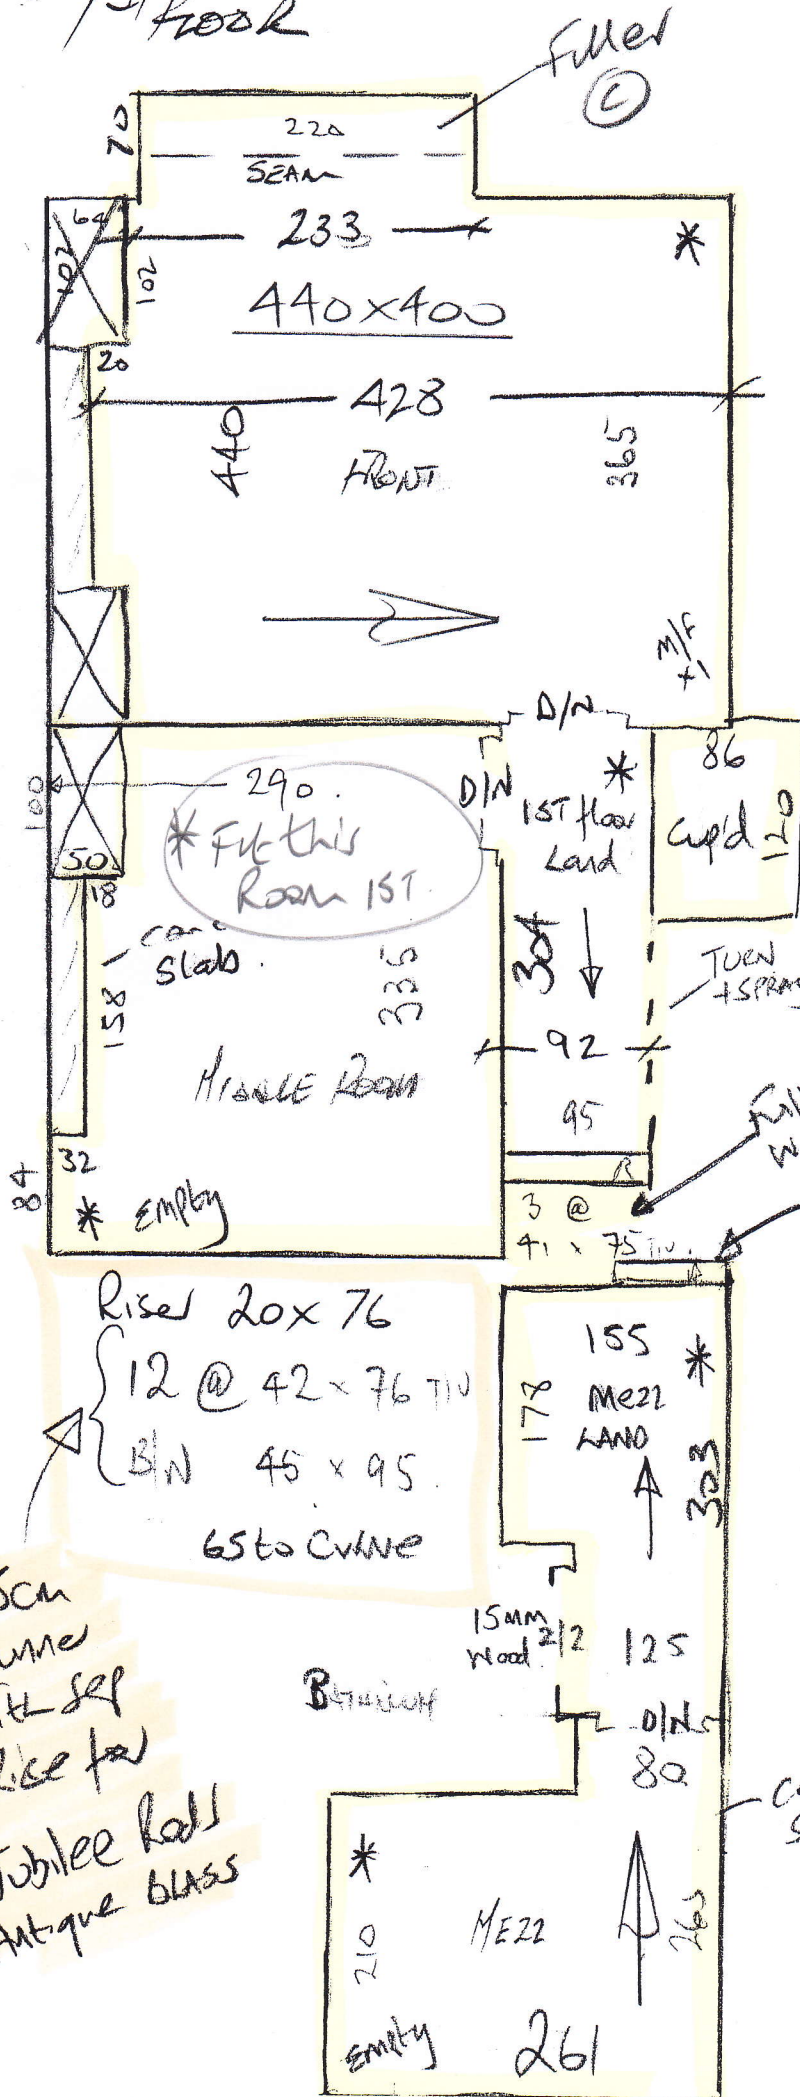

Cut Riser & send for Whipping ASAP

Phase 1

P26187 Hill

10f5

Freedom Twist
Col. 260 NATURAL Wicker

- 1ST floor front Bed 440x400
- Cut Plan ① 1200x400
- " " ② 1040x400
- " " ③ 275x400
- 29.55x400
- = 118.20m²

Ta

P26187
Hull

3 of 5

Chipboard floor (OK)
Could do with
Marble under Skirting

1st floor

P26187 Hill

4 of 5

Phase 2 - 3/3

Colour of Binding tape: Size of Binding tape:

Amount showing on top Colour of Whipping : To Match

Number of pieces: 1

Ready to collect on: 27 / 2 / 15 Needed back by: 3 / 3 / 15*

Sizes to be cut to: 620 x 55cm

Job No: P26187

Customer Name: Hill

Carpet: Freedom twist

Colour: 260 Natural Wicker

| | |
|--------------------------|----------------------|
| Roll Size | 30.00 x 4.00m |
| 1st floor Front Bed | 4.40 x 4.00m |
| Cut Plan 1 | 12.00 x 4.00m |
| Cut Plan 2 | 10.40 x 4.00m |
| Cut Plan 3 | 2.75 x 4.00m |
| Balance left over | 0.45 x 4.00m |