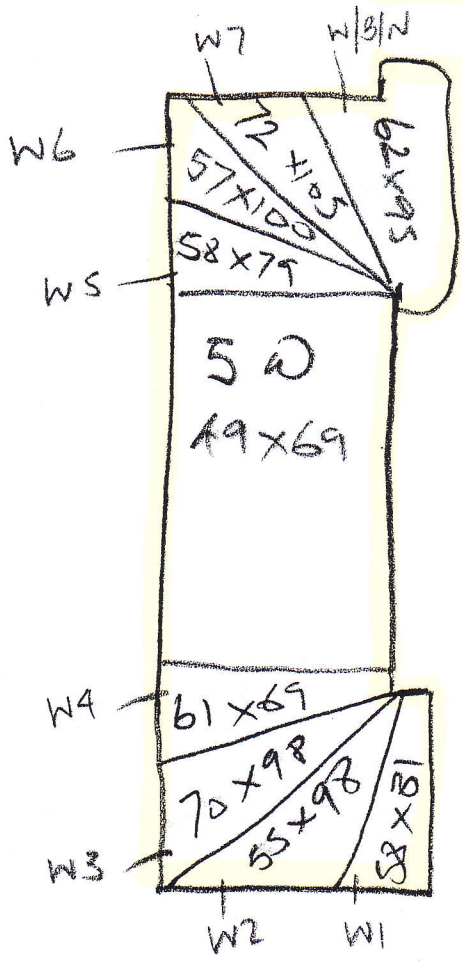

P26187
Hull

3 of 5

Chipboard floor (OK)
Could do with
Marble under Skirting