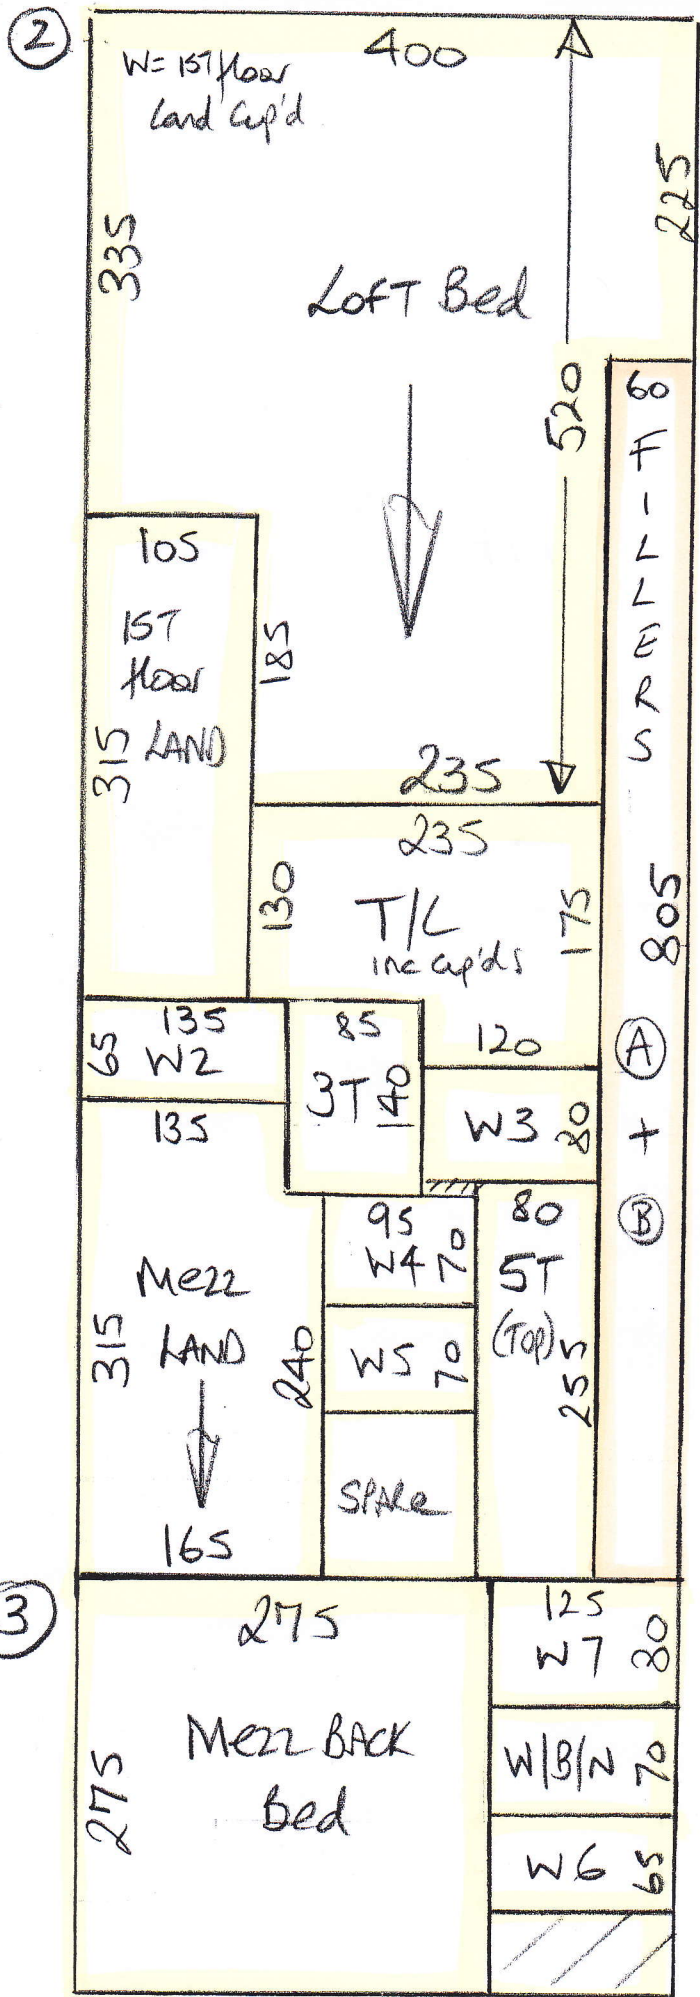

Cut Riser & send for Whipping ASAP

Phase 1

P26187 Hill

10f5

Freedom Twist
Col. 260 NATURAL Wicker

- 1ST floor front Bed 440x400
- Cut Plan ① 1200x400
- " " ② 1040x400
- " " ③ 275x400
- 29.55x400
- = 118.20m²

ORDERED / Rd
@ 30m x 400

Coir Matting
Col Natural

ENT Lobby 175x100
= 1.75m²

Phase 2 - MARK up & Store @ WITH for putting on 3/3

P26187
Hill

Loft

NOTE
Please fit 1st floor
Middle Bedroom first
& then cover with
polythere so boxes
from front bedroom
can be moved
into this room to
allow us to fit
front bedroom

Colour of Binding tape: Size of Binding tape:

Amount showing on top Colour of Whipping : To Match

Number of pieces: 1

Ready to collect on: 27 / 2 / 15 Needed back by: 3 / 3 / 15*

Sizes to be cut to: 620 x 55cm

Job No: P26187

Customer Name: Hill

Carpet: Freedom twist

Colour: 260 Natural Wicker

| | |
|--------------------------|----------------------|
| Roll Size | 30.00 x 4.00m |
| 1st floor Front Bed | 4.40 x 4.00m |
| Cut Plan 1 | 12.00 x 4.00m |
| Cut Plan 2 | 10.40 x 4.00m |
| Cut Plan 3 | 2.75 x 4.00m |
| Balance left over | 0.45 x 4.00m |