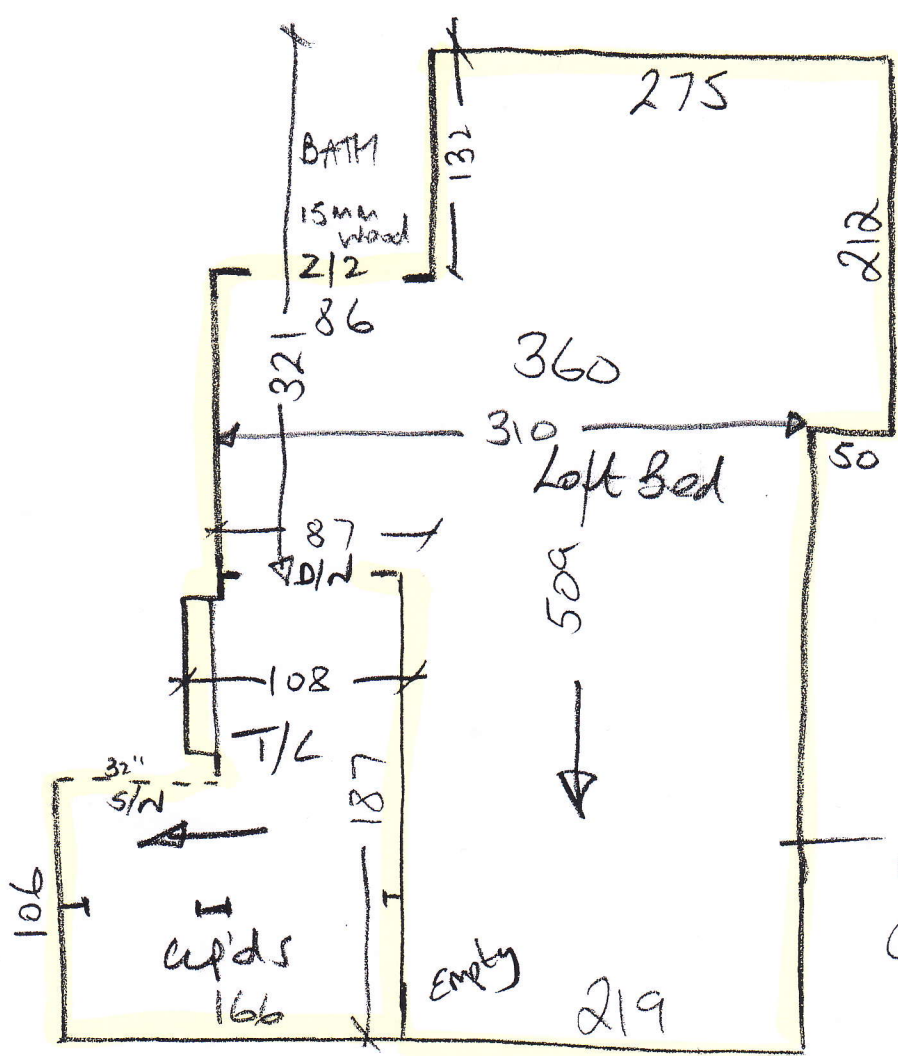

P26187
Hull

3 of 5

Chipboard floor (OK)
Could do with
Marble under Skirting