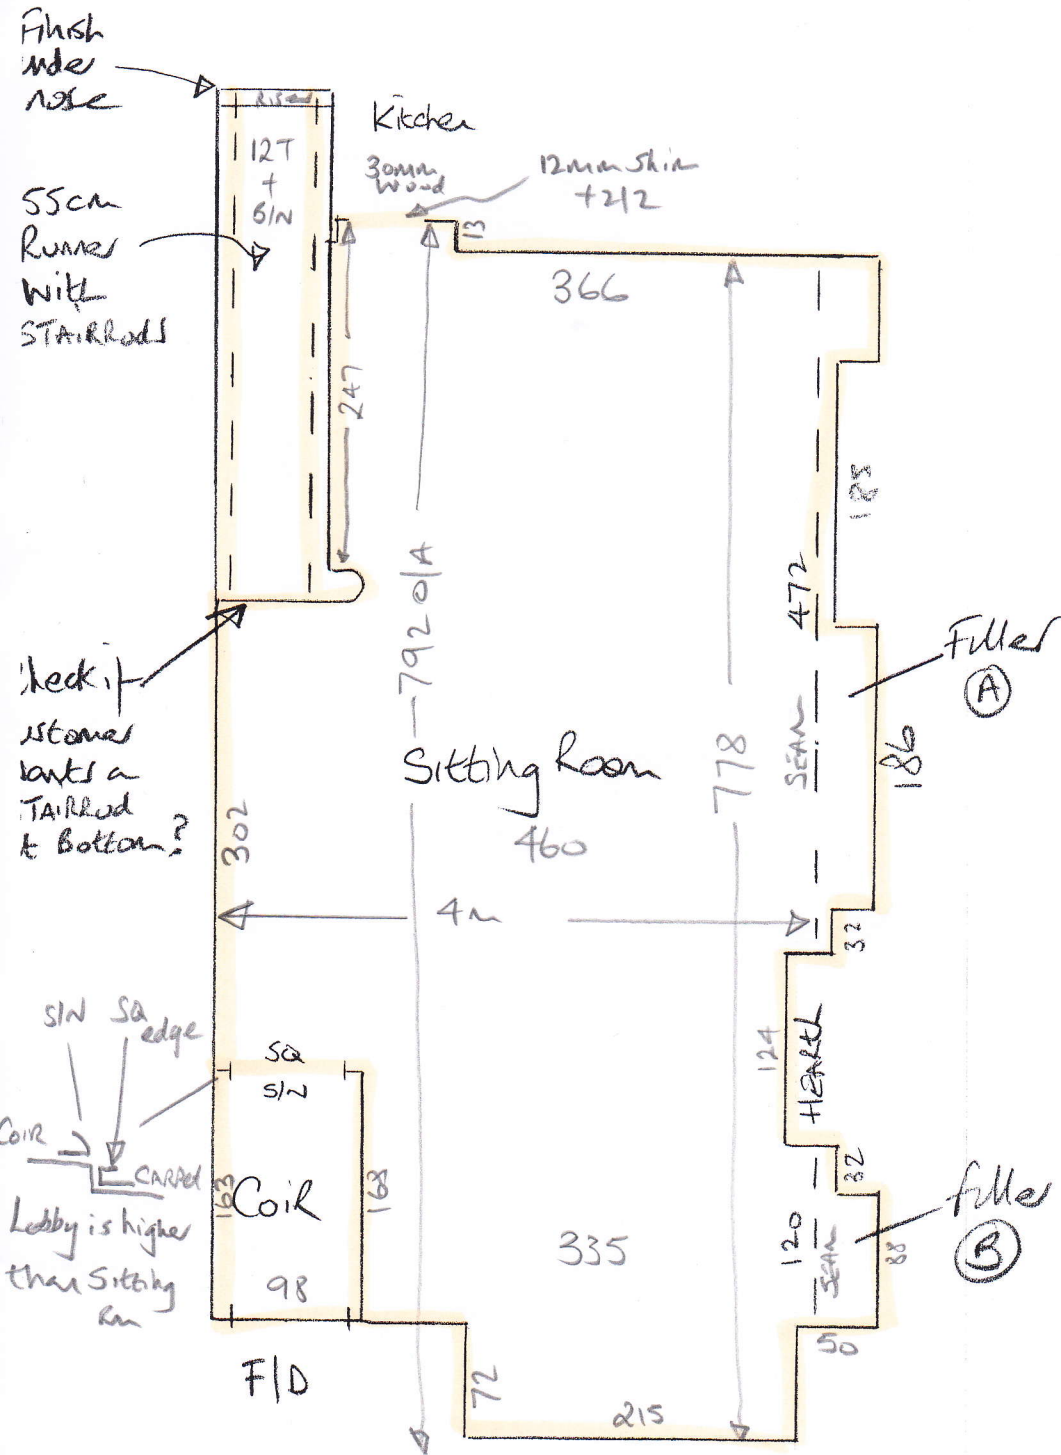

Phase 2 - 3/3

P26187
Mill

50FS