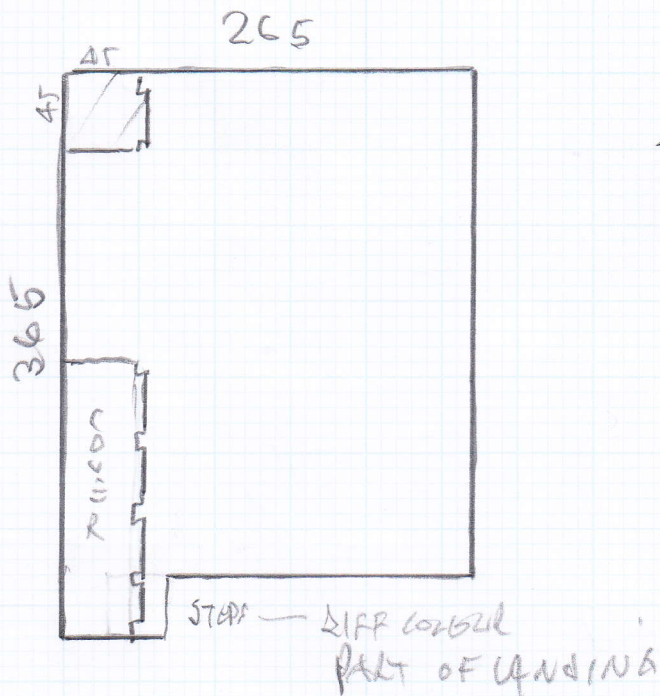

Ring on way

mrcarpet
Job No: P26194
Name: Caminada
Address:
Tel: 1 of 1
Sheet: of:

Guest Bedroom

Elvaster Secords
Col. ELV36011

= 275 x 400

No UPDRAFT
NEEDS S/B.
DOUBLE BED.
~~HATCH LIGHT ONLY~~

* Lay 2 layers of padfelt to help with updraught soiling.