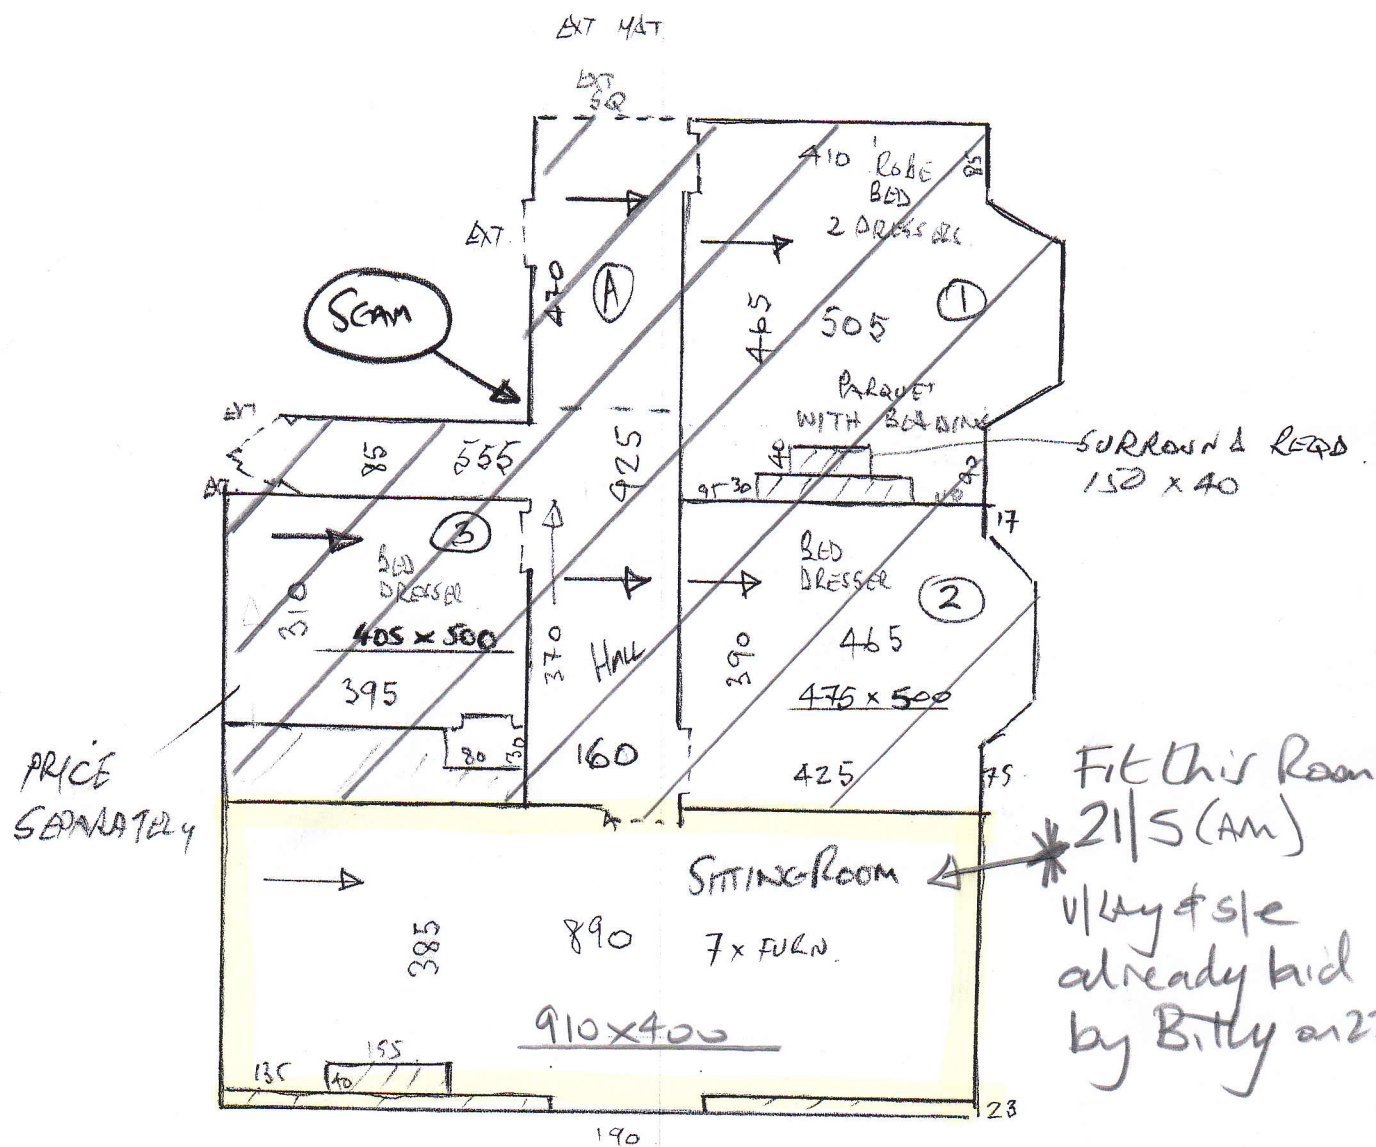

P26196
SRURY

1 of 1

Windemere - Wih-221

Sitting Room 910x400

FAXED 19 MAY 2015

FAXED 20 MAY 2015