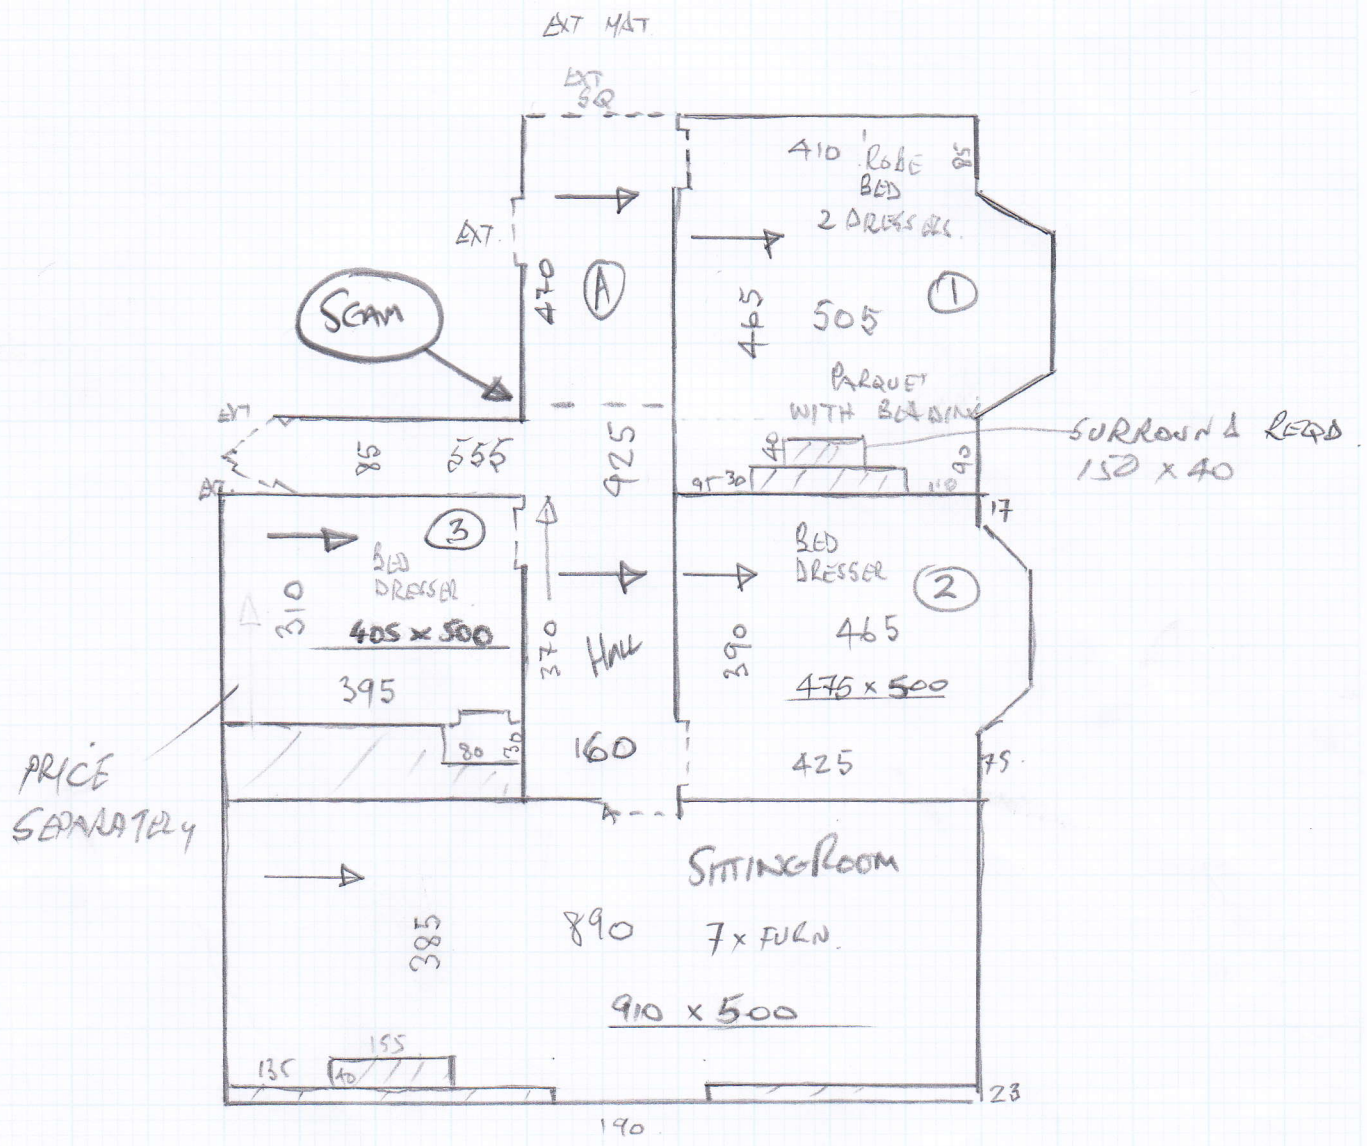

Job No: P26196

Name: DRURY

Address: 2 of 2

Tel:

Sheet: of: