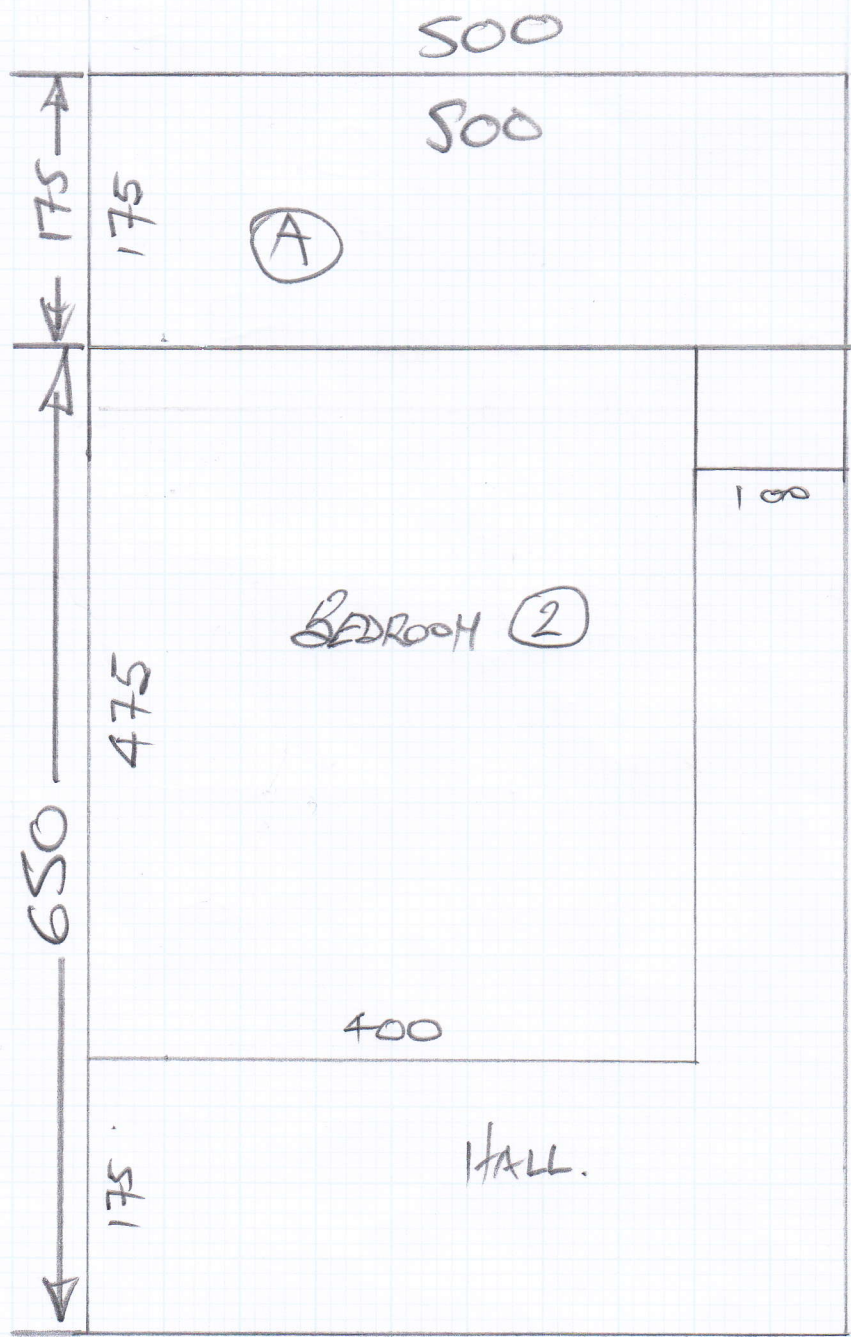

Using 5 METRE

WINDERMERE  
- WIN-221.

mrcarpet  
Job No: P26196  
Name: DRURY  
Address:  
Tel:  
Sheet: of:

1 of 2

BA ①

515 x 500

SITTING ROOM

910 x 500

CUT PLANS

175 x 500

650 x 500

Bed ③

405 x 500

= 2655 x 500.

= 132.75m<sup>2</sup>

Job No: P26196

## ROLL BREAKDOWN

---

Job No: P26196

Customer Name: Drury

Carpet: Windermere

Colour: WIN-221

| <b>Roll Size</b>         | <b>27.10 x 5.00m</b> |
|--------------------------|----------------------|
| Bed 1                    | 5.15 x 5.00m         |
| Sitting Room             | 9.10 x 5.00m         |
| Cut Plan 1               | 1.75 x 5.00m         |
| Cut Plan 2               | 6.50 x 5.00m         |
| Bed 3                    | 4.05 x 5.00m         |
| <b>Balance left over</b> | <b>0.55 x 5.00m</b>  |

**\*Please cut Bed 3 (4.05 x 5.00m) last \***