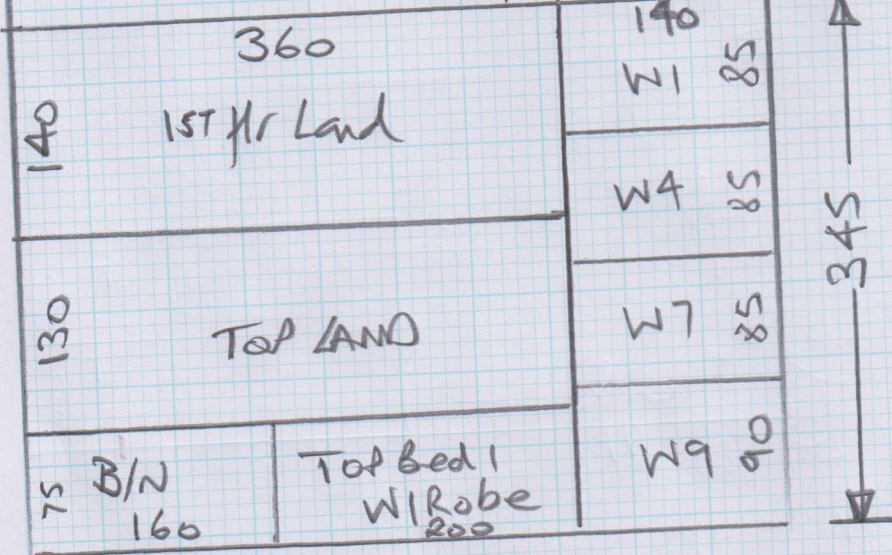

mrcarpet
DESIGNS FOR FLOORS
Job No P26197
Name Humphrys
Address:
Tel:
Sheet: 2 of 4

④