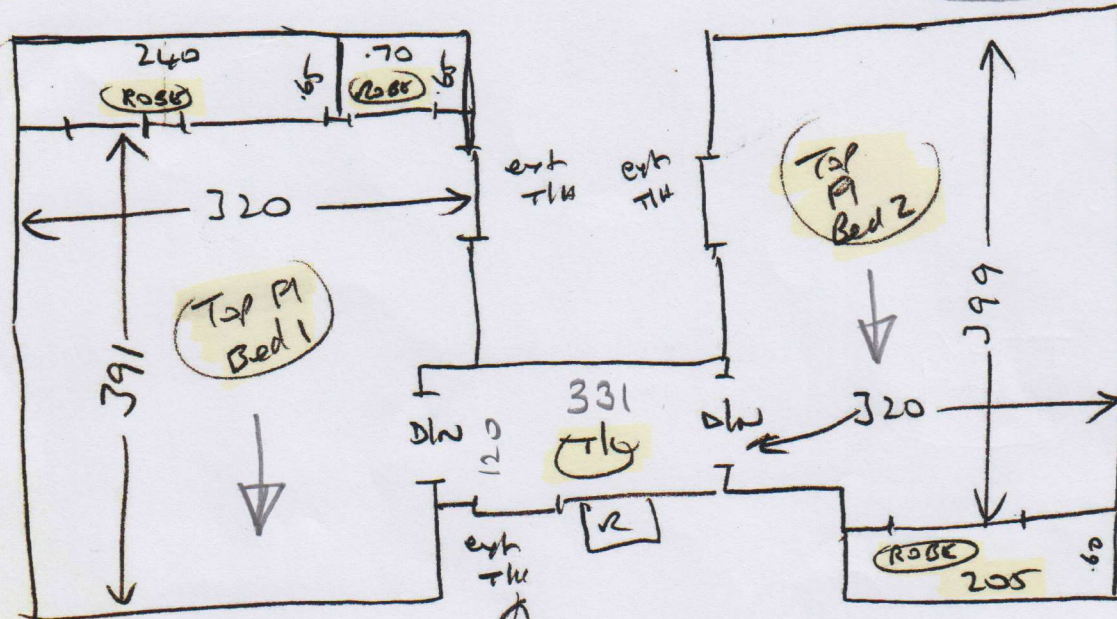

Humphrys

P26197
Humphrys

3 of 4

TOP FLOOR

wood
uls
ext shk
mlc (x3)

wood
uls
ext shk
mlc (x2)

TOP STAIRS

- TL 120 on x 3.31
- W1 072 x 1.05
- W2 082 x 1.26
- W3 078 x 0.90
- (6) 046 x 0.85
- W4 072 x 1.07
- W5 081 x 1.27
- W6 077 x 0.87
- 1st/L 1.30 on x 3.48

- W7 072 x 1.05
- W8 082 x 1.25
- W9 078 x 0.90
- (8) 048 x 0.85
- BlN 058 x 1.45

LLS
wood
uls
ext shk

HUB
GLD
uls
ext shk

Bottom stairs