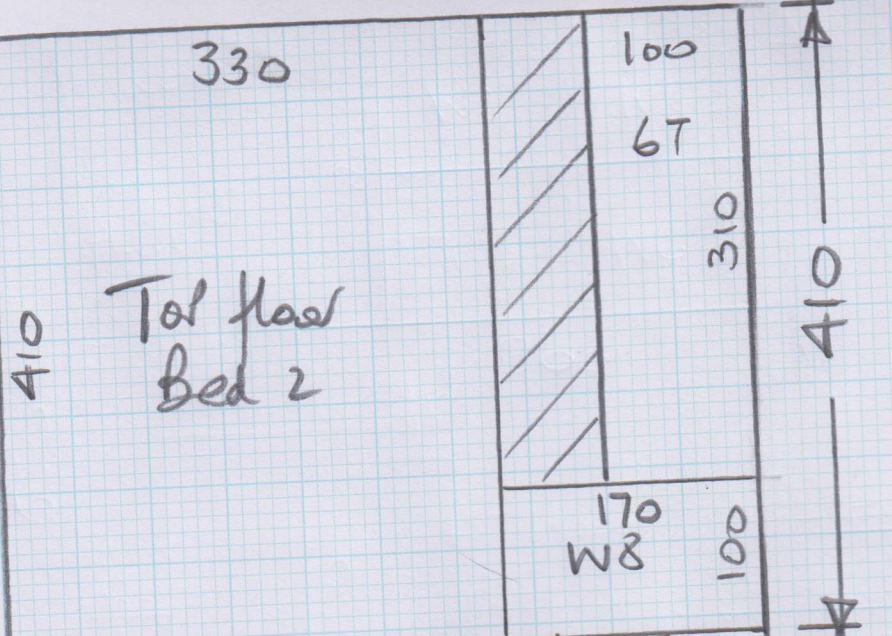

2330 x 500
= 116.50m²

ORDERED 1 Roll @
2500 x 500m

②

* Keys from Putney Shop

* Fit CARPET inside all Cup'd's
* Hoover on Completion.

③

mrcarpet
DESIGNS FOR FLOORS
Job No P26197
Name Humphrys
Address:
Tel:
Sheet: 2 of 4

- TL 120 on x 3.31
- W1 072 x 1.05
- W2 082 x 1.26
- W3 078 x 0.90
- (6) 046 x 0.85
- W4 072 x 1.07
- W5 081 x 1.27
- W6 077 x 0.87
- 1st/L 1.30 on x 3.48

- W7 072 x 1.05
- W8 082 x 1.25
- W9 078 x 0.90
- (8) 048 x 0.85
- BlN 058 x 1.45

Job No: P26197
Customer Name: Humphrys
Carpet: Easicare Heartland 40
Colour: Pershore

Roll Size	25.00 x 5.00m
Living Room	4.70 x 5.00m
Cut Plan 1	6.95 x 5.00m
Cut Plan 2	4.10 x 5.00m
Cut Plan 3	4.10 x 5.00m
Cut Plan 4	3.45 x 5.00m
Balance left over	1.70 x 5.00m