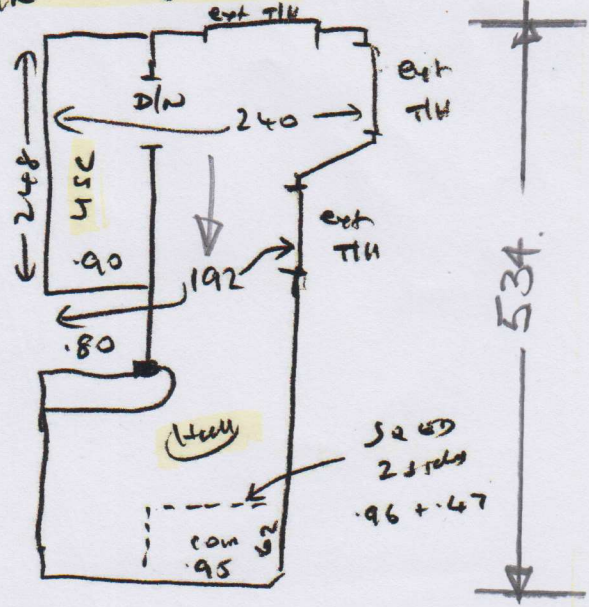

2330 x 500
= 116.50m²

ORDERED 1 Roll @
2500 x 500m

②

* Keys from Putney Shop

* Fit CARPET inside all Cup'd's
* Hoover on Completion.

③

mrcarpet
DESIGNS FOR FLOORS
Job No P26197
Name Humphrys
Address:
Tel:
Sheet: 2 of 4

- TL 120 on x 3.31
- W1 072 x 1.05
- W2 082 x 1.26
- W3 078 x 0.90
- (6) 046 x 0.85
- W4 072 x 1.07
- W5 081 x 1.27
- W6 077 x 0.87
- 1st/L 1.30 on x 3.48

- W7 072 x 1.05
- W8 082 x 1.25
- W9 078 x 0.90
- (8) 048 x 0.85
- BlN 058 x 1.45

LLS
wood
uls
ext shk

HUB
GLD
uls
ext shk

Bottom stairs

5245
23 rds
96 + 47

P26197
Humphrys

4 of 4

Humphrys

66 Row

Job No: P26197
Customer Name: Humphrys
Carpet: Easicare Heartland 40
Colour: Pershore

Roll Size	25.00 x 5.00m
Living Room	4.70 x 5.00m
Cut Plan 1	6.95 x 5.00m
Cut Plan 2	4.10 x 5.00m
Cut Plan 3	4.10 x 5.00m
Cut Plan 4	3.45 x 5.00m
Balance left over	1.70 x 5.00m