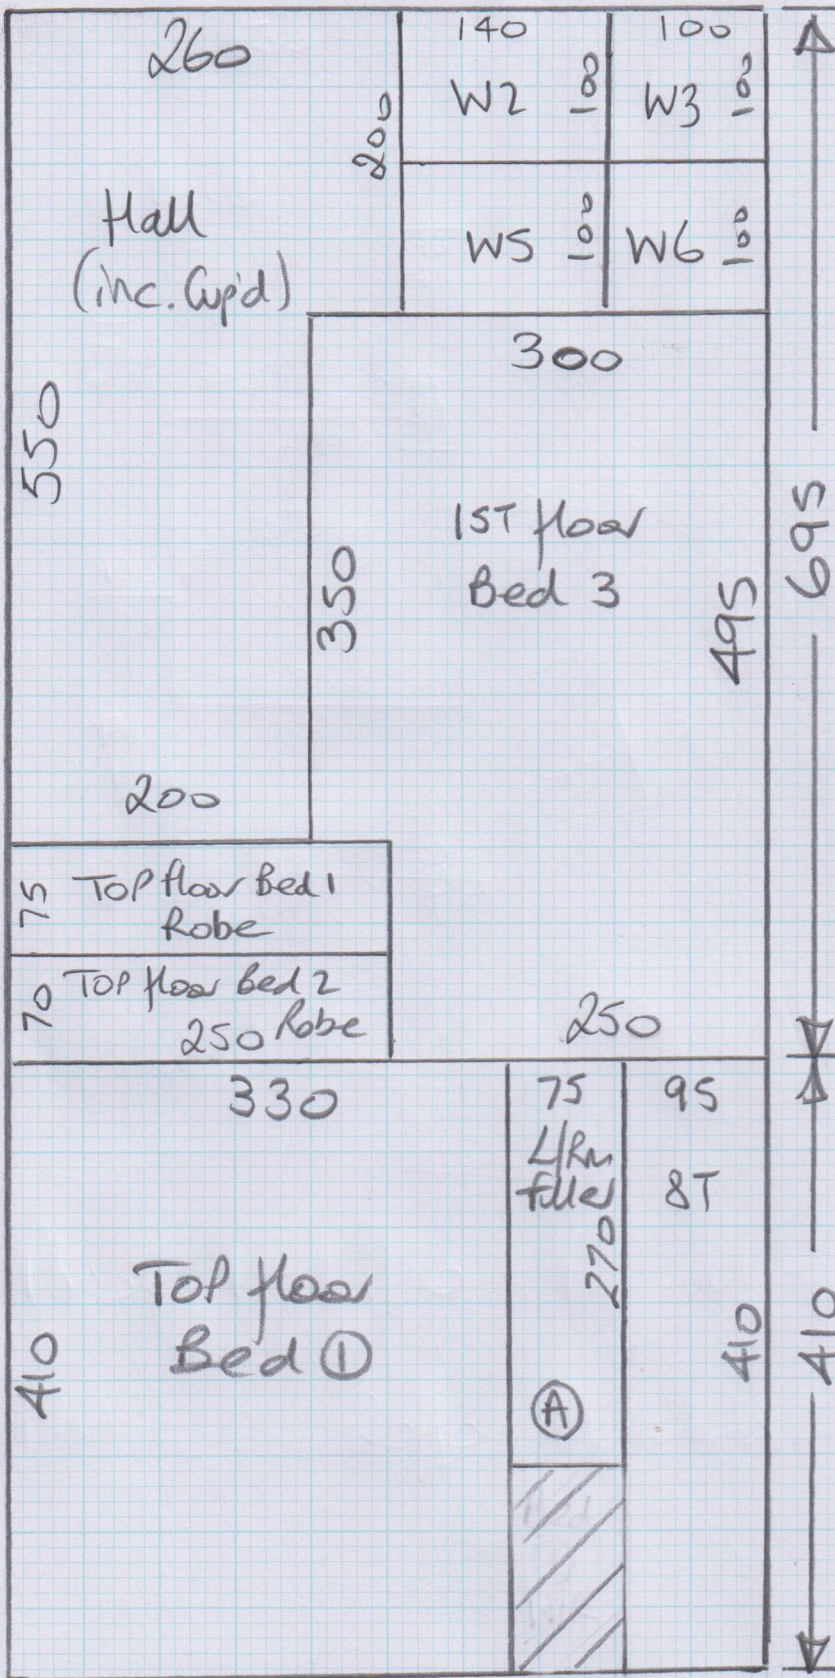

①

mrcarpet
DESIGNS FOR FLOORS

Job No: P26197
Name: Humphrys.
Address:
Tel: 1014
Sheet:

Easicare Heartland 40
Col. Pershore
Living Room 470 x 500
Cut Plan ① 695 x 500
" " ② 410 x 500
" " ③ 410 x 500
" " ④ 345 x 500

2330 x 500
= 116.50m²

ORDERED 1 Roll @
2500 x 500m

②

* Keys from Putney Shop

* Fit CARPET inside all Cup'd's
* Hoover on Completion.

③

mrcarpet
DESIGNS FOR FLOORS
Job No P26197
Name Humphrys
Address:
Tel:
Sheet: 2 of 4

- TL 120 on x 3.31
- W1 072 x 1.05
- W2 082 x 1.26
- W3 078 x 0.90
- (6) 046 x 0.85
- W4 072 x 1.07
- W5 081 x 1.27
- W6 077 x 0.87
- 1st/L 1.30 on x 3.48

- W7 072 x 1.05
- W8 082 x 1.25
- W9 078 x 0.90
- (8) 048 x 0.85
- BlN 058 x 1.45

Job No: P26197
Customer Name: Humphrys
Carpet: Easicare Heartland 40
Colour: Pershore

Roll Size	25.00 x 5.00m
Living Room	4.70 x 5.00m
Cut Plan 1	6.95 x 5.00m
Cut Plan 2	4.10 x 5.00m
Cut Plan 3	4.10 x 5.00m
Cut Plan 4	3.45 x 5.00m
Balance left over	1.70 x 5.00m