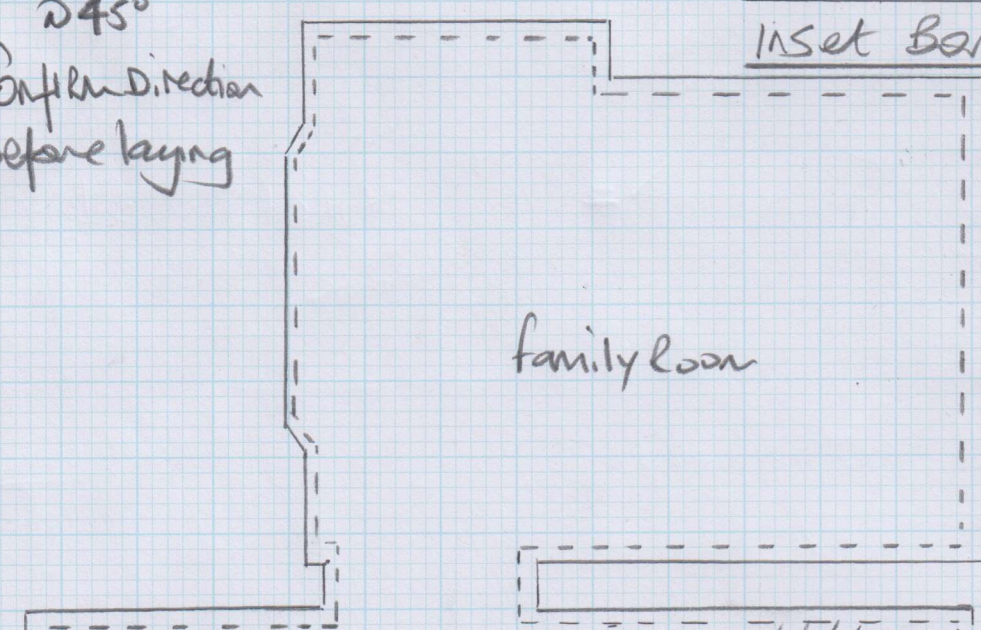

Job No: P26205

Name: Minch

Address:

Tel:

1 of 1

Sheet:

of:

CAT Klick  
Antique Bronze  
Ramp Plaque

Opus - WP318 Carbo  
With 10mm - DS17 Silver  
Inset Border

\* Confirm direction before laying

Canyon Ribbed mat