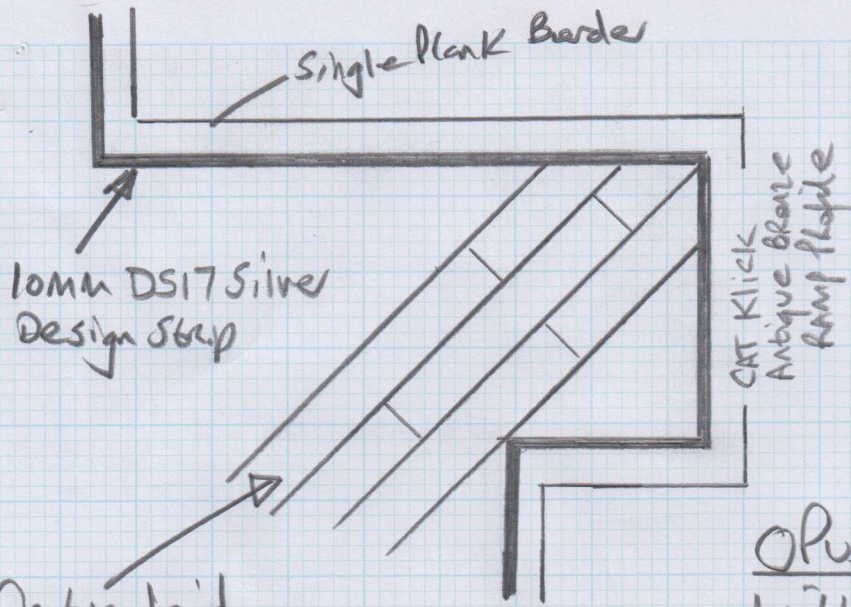

Job No: P26205

Name: Minch

Address:

Tel:

1 of 1

Sheet:

of:

CAT Klick  
Antique Bronze  
Ramp Plaque

Opus - WP318 Carbo  
With 10mm - DS17 Silver  
Inset Border

\* Confirm direction before laying

Canyon Ribbed mat