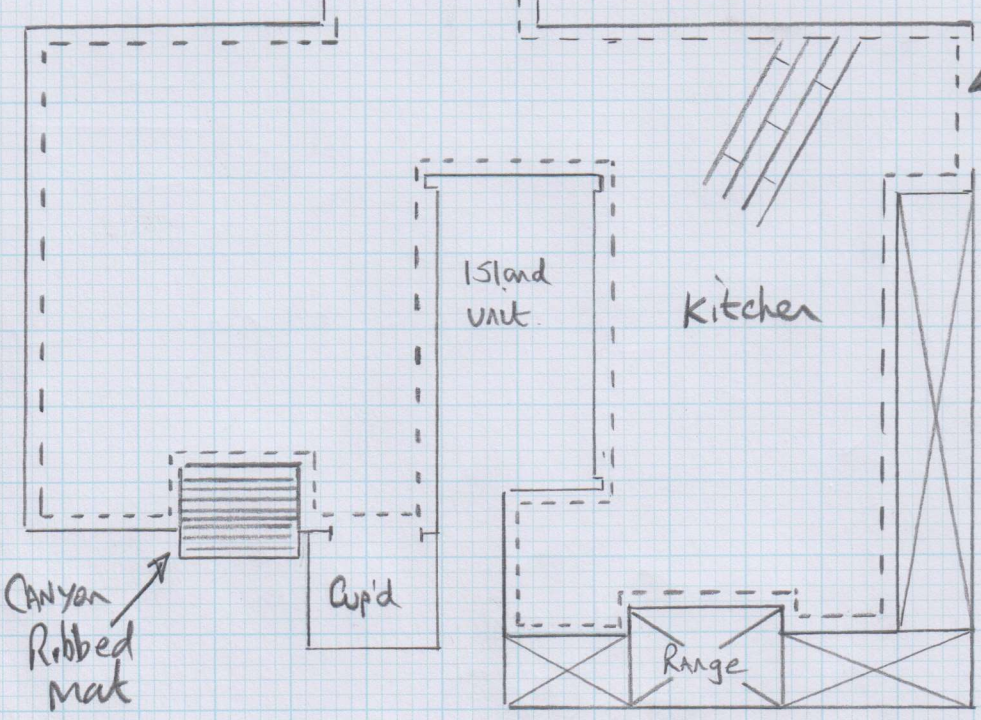

Job No: P26205

Name: Minch

Address:

Tel:

1 of 1

Sheet:

of:

CAT Klick  
Antique Bronze  
Ramp Plaque

Opus - WP318 Carbo  
With 10mm - DS17 Silver  
Inset Border

\* Confirm direction before laying

Canyon Ribbed mat