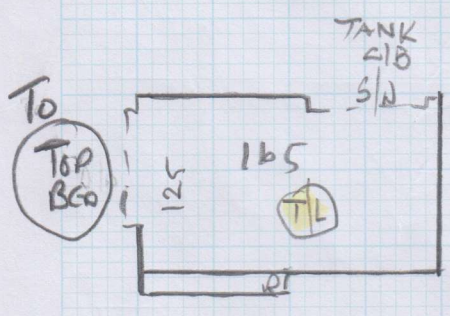

= 31.5m²

+ CUSTOMER'S OWN
BLUE WICRON TO
1ST FLIGHT OF
STAIRS ONLY

Job No: P26211

Name: LUBITT - SMITH

Address: 201-3

Tel: _____
Sheet: _____ of: _____

mrcarpet
 Job No: P26211
 Name: CURBITT-SMITH
 Address:
 Tel: **30F3**
 Sheet: or:

4 @ 45 x 82 T/D

- W1 70 x 100 ✓
- W2 65 x 70.
- 6 @ 46 x 70 T/D.

3 @ 46 x 83 T/D.

- W3 40 x 90 ✓
 - W4 70 x 110 ✓
 - W5 70 x 75.
 - 6 @ 46 x 76 T/D.
- } CUSTOMER'S OWN BLUE WILTON

*
 CUSTOMER HAS 310 x 350
 PIECE OF BLUE WILTON
 THAT SHE WOULD LIKE
 FITTED TO THE 1ST
 FLIGHT OF STAIRS