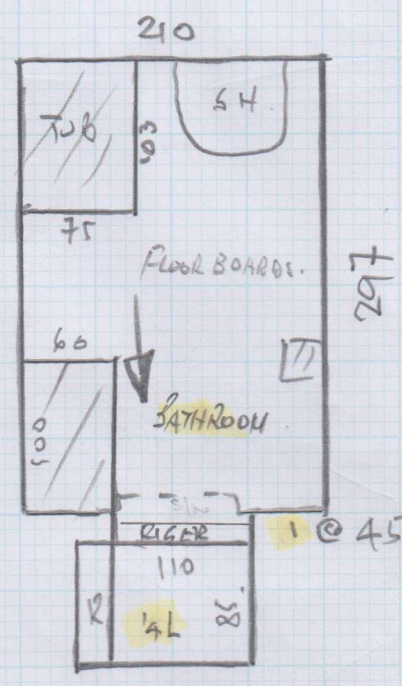

Job No: P26211

Name: CUBITT-SMITH

Address: 10P3

Tel:

Sheet: of:

BALMORAL VELVET 'REMNANT'

- HOPEACK

630 x 500

= 31.5m²

+ CUSTOMER'S OWN
BLUE WICRON TO
1ST FLIGHT OF
STAIRS ONLY

Job No: P26211

Name: LUBITT - SMITH

Address: 201-3

Tel: _____
Sheet: _____ of: _____

mrcarpet
 Job No: P26211
 Name: CURBITT-SMITH
 Address:
 Tel: **30F3**
 Sheet: or:

4 @ 45 x 82 T/D

- W1 70 x 100 ✓
- W2 65 x 70.
- 6 @ 46 x 70 T/D.

3 @ 46 x 83 T/D.

- W3 40 x 90 ✓
 - W4 70 x 110 ✓
 - W5 70 x 75.
 - 6 @ 46 x 76 T/D.
- } CUSTOMER'S OWN BLUE WILTON

*
 CUSTOMER HAS 310 x 350
 PIECE OF BLUE WILTON
 THAT SHE WOULD LIKE
 FITTED TO THE 1ST
 FLIGHT OF STAIRS