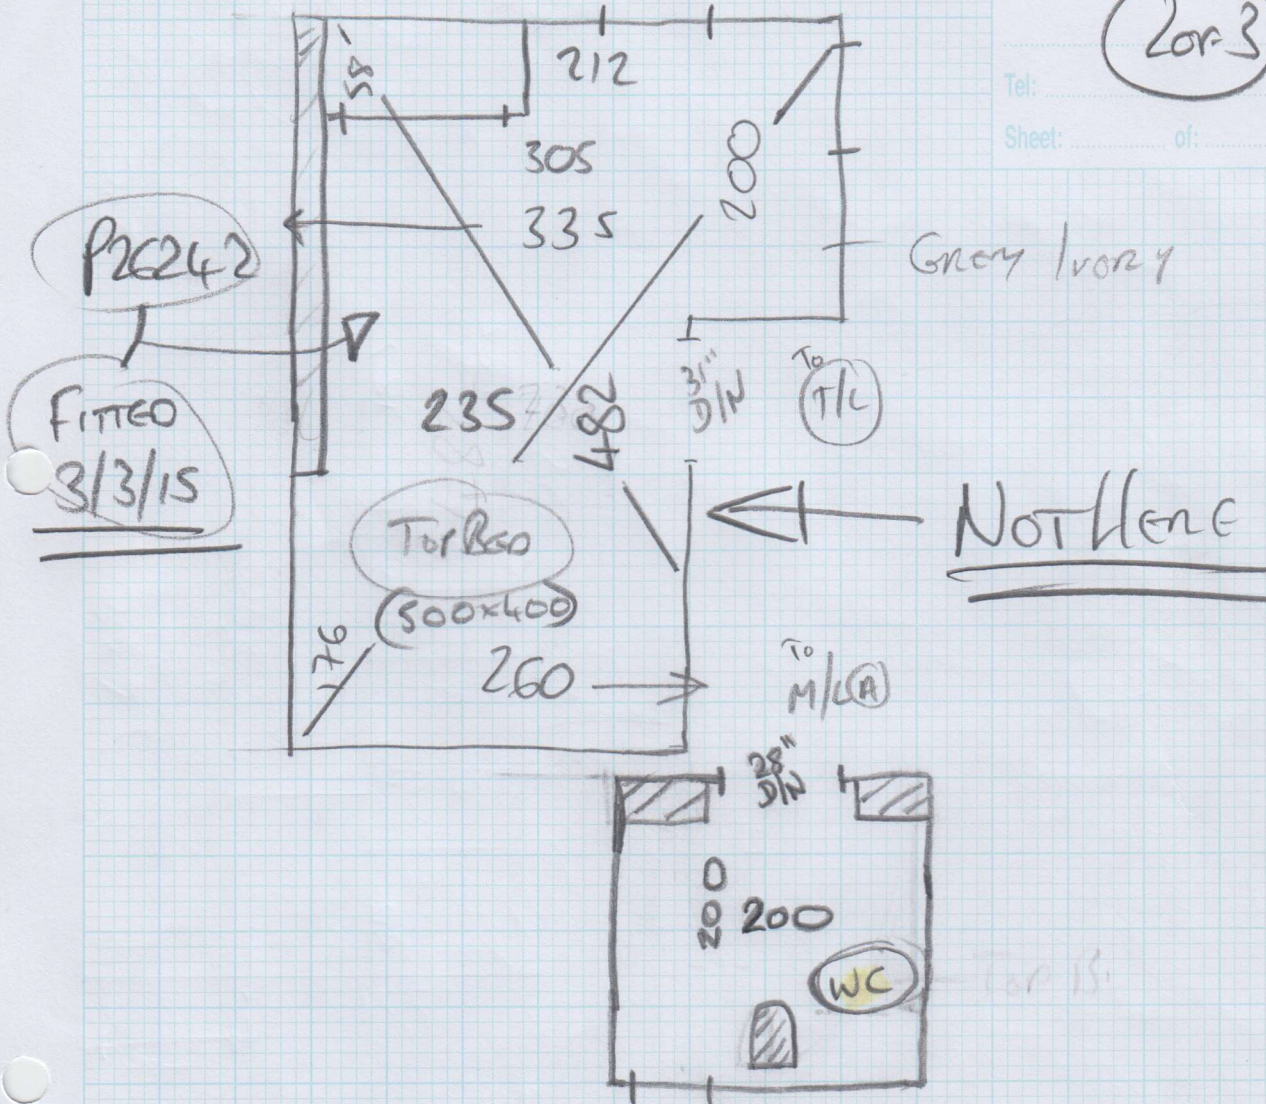

Job No: P26211

Name: CUBITT-SMITH

Address: 10P3

Tel:

Sheet: of:

BALMORAL VELVET 'REMNANT'

- HOPEACK

630 x 500

= 31.5m²

+ CUSTOMER'S OWN
BLUE WICRON TO
1ST FLIGHT OF
STAIRS ONLY

Job No: P26211

Name: LUBITT - SMITH

Address: 201-3

Tel: _____
Sheet: _____ of: _____

mrcarpet
 Job No: P26211
 Name: CURBITT-SMITH
 Address:
 Tel: **30F3**
 Sheet: or:

4 @ 45 x 82 T/D

- W1 70 x 100 ✓
- W2 65 x 70.
- 6 @ 46 x 70 T/D.

3 @ 46 x 83 T/D.

- W3 40 x 90 ✓
 - W4 70 x 110 ✓
 - W5 70 x 75.
 - 6 @ 46 x 76 T/D.
- } CUSTOMER'S OWN BLUE WILTON

*
 CUSTOMER HAS 310 x 350
 PIECE OF BLUE WILTON
 THAT SHE WOULD LIKE
 FITTED TO THE 1ST
 FLIGHT OF STAIRS