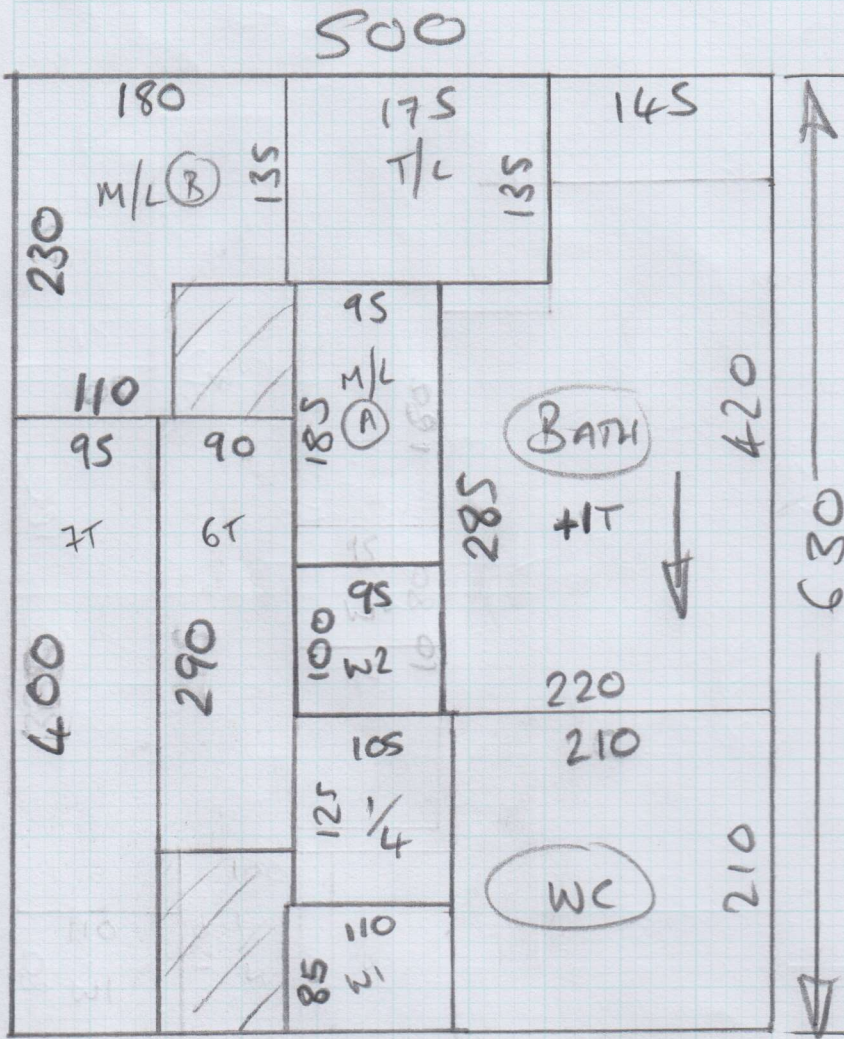

Job No: P26211

Name: CUBITT-SMITH

Address: 10P3

Tel:

Sheet: of:

BALMORAL VELVET 'REMNANT'

- HOPEACK

630 x 500

= 31.5m²

+ CUSTOMER'S OWN
BLUE WICRON TO
1ST FLIGHT OF
STAIRS ONLY

Job No: P26211

Name: LUBITT - SMITH

Address: 201-3

Tel: _____
Sheet: _____ of: _____

mrcarpet
 Job No: P26211
 Name: CURBITT-SMITH
 Address:
 Tel: **30F3**
 Sheet: or:

4 @ 45 x 82 T/D

- W1 70 x 100 ✓
- W2 65 x 70.
- 6 @ 46 x 70 T/D.

3 @ 46 x 83 T/D.

- W3 40 x 90 ✓
 - W4 70 x 110 ✓
 - W5 70 x 75.
 - 6 @ 46 x 76 T/D.
- } CUSTOMER'S OWN BLUE WILTON

*
 CUSTOMER HAS 310 x 350
 PIECE OF BLUE WILTON
 THAT SHE WOULD LIKE
 FITTED TO THE 1ST
 FLIGHT OF STAIRS