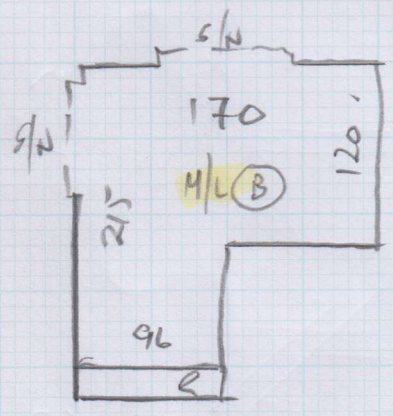

Job No: P26211

Name: CUBITT-SMITH

Address: 10P3

Tel:

Sheet: of:

BALMORAL VELVET 'REMNANT'

- HOPEACK

630 x 500

= 31.5m²

+ CUSTOMER'S OWN
BLUE WICRON TO
1ST FLIGHT OF
STAIRS ONLY

Job No: P26211

Name: LUBITT - SMITH

Address: 201-3

Tel: _____
Sheet: _____ of: _____

mrcarpet
 Job No: P26211
 Name: CURBITT-SMITH
 Address:
 Tel: **30F3**
 Sheet: or:

4 @ 45 x 82 T/D

- W1 70 x 100 ✓
- W2 65 x 70.
- 6 @ 46 x 70 T/D.

3 @ 46 x 83 T/D.

- W3 40 x 90 ✓
 - W4 70 x 110 ✓
 - W5 70 x 75.
 - 6 @ 46 x 76 T/D.
- } CUSTOMER'S OWN BLUE WILTON

*
 CUSTOMER HAS 310 x 350
 PIECE OF BLUE WILTON
 THAT SHE WOULD LIKE
 FITTED TO THE 1ST
 FLIGHT OF STAIRS