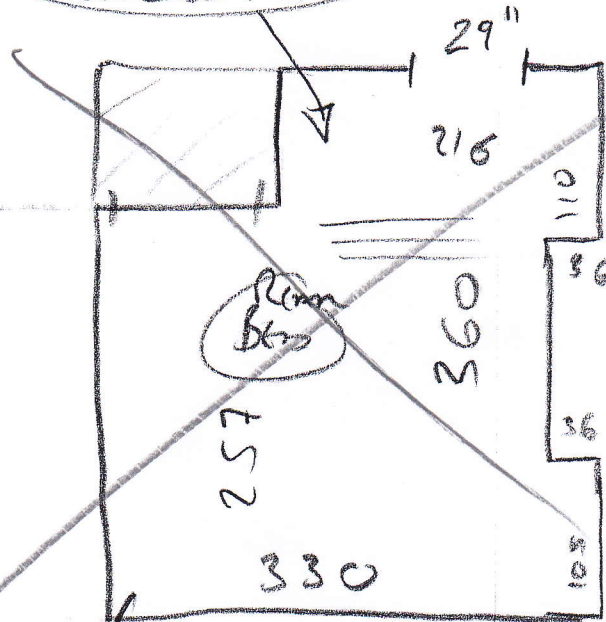

MOTHS - Sep. UPLIFT

P26214

OSINSKI

LOF1

Ohio Rib - 627/23

315 x 400

= 12.6m²

PHASE 1

Quote Sep for each room

Big 'ROSE'
Must Be Removed
BY OWNERS

@ LATER DATE

Sep Price

Small Boucle C
- CC 988 OLD HERITAGE

To MATCH
(HALL + LOUNGE)

Risen = 16 x 69

11T @ 42 x 69

B/N = 42 x 90

(Curve @ 60)

Full width