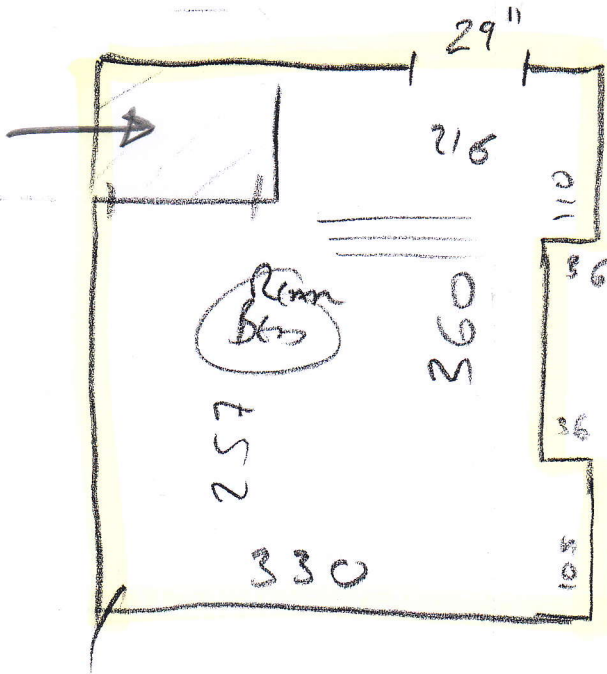

MOTHS - Sep. DPLIFT

P26214  
OSINSKI

1 of 1

Ohio Rib - 627/23

<del>Study</del>	<del>320 x 400</del>
Rear Bed	340 x 400

Phase 2 →

BIG 'ROBE  
MUST BE REMOVED  
BY OWNERS

Sep Price

SMALL BOUCLE C  
- CC988 OLD  
HERITAGE

To MATCH  
(HALL + LOUNGE) ↑

Risen = 18 x 69

11T @ 42 x 69

B/N = 42 x 90

(CURVE @ 60)

Full width

\*Please take 5LM of Plastic tubing from WH & leave with Customer for her to use when M/Bed Carpet is plifted. Ta