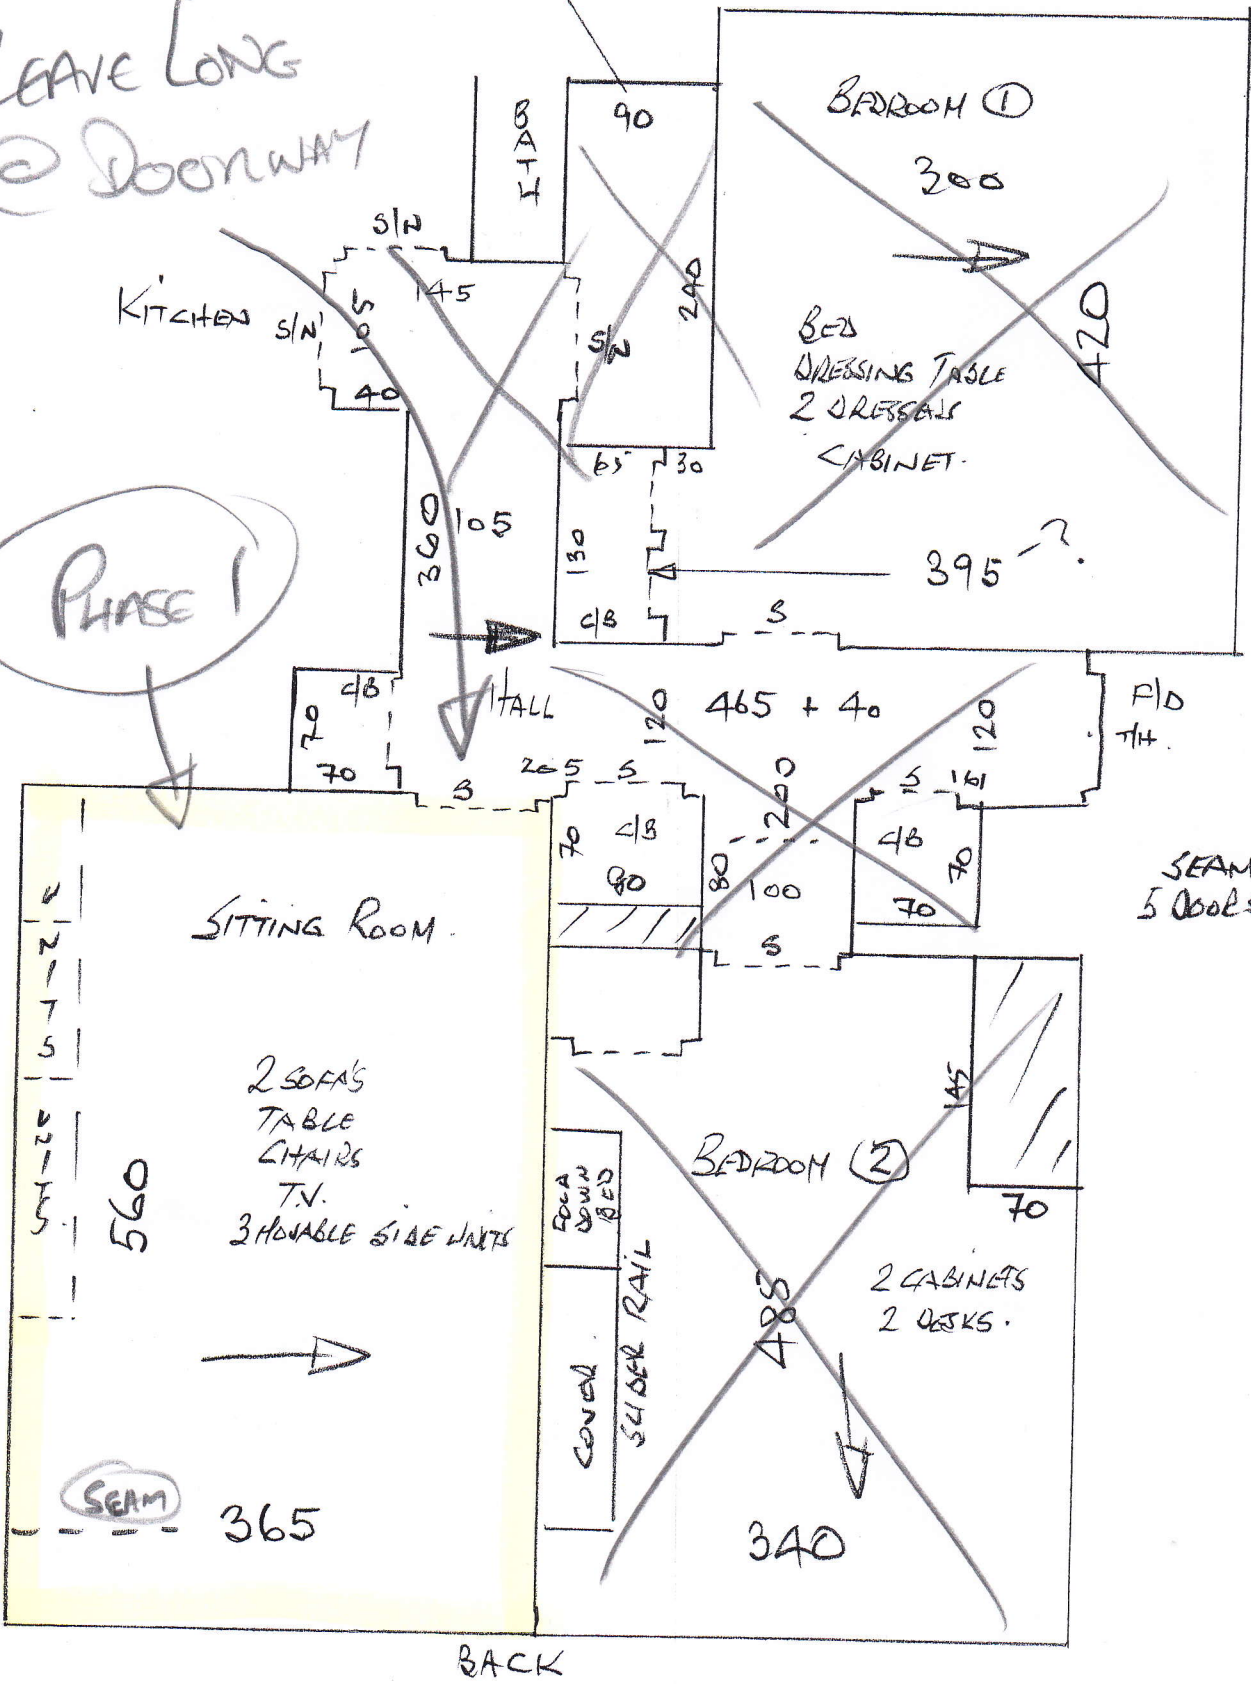

P26 229
 JEANE
 (1 of 3)

FREEDOM TWIST

-190 MALT CHOCOLATE

CUT PLAN

375 x 500

1060 x "

1435 x "

= 71.75M²

UP BOARDS

FROM WASTE

P26229
LEANE

(2 of 3)

P26229
DEANE

3 of 3

LEAVE LONG
@ DOORWAY

FIT VINYL ON TOP OF
EXISTING TILES

PHASE 1

BACK

P26229
DEANE

3 of 3

LEAVE LONG
@ DOORWAY

FIT VINYL ON TOP OF
EXISTING TILES

PHASE 1