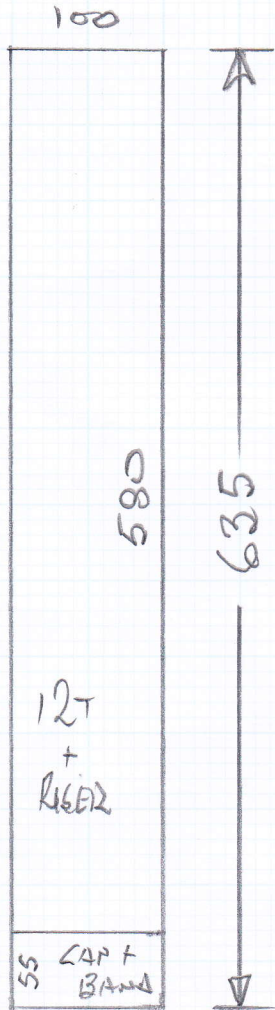

Ultima Twist - Col. fossil

mrcarpet
100% NY CARPET
Job No: ROWAN
Name: P26232
Address: lof1
Tel: _____
Sheet: _____ of: _____

6.35m².

1st flight only

RISER 20x80

12 @ 45x78

B/N 45x100