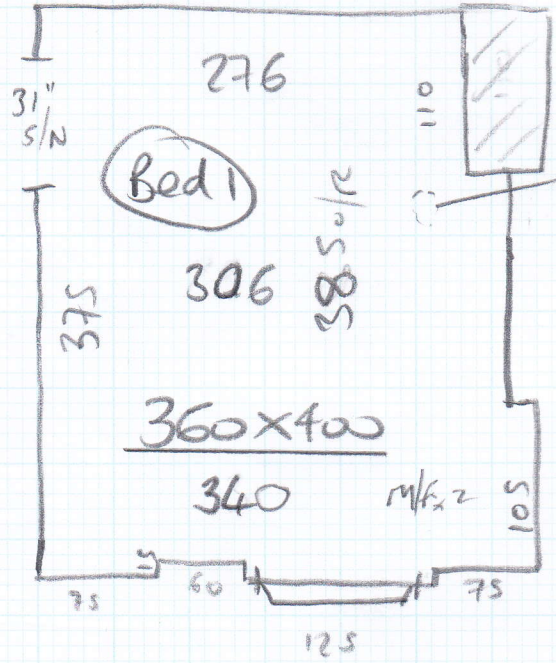

SEVERE MOTH DAMAGE IN  
THIS ROOM

mrcarpet  
Job No: P26234  
Name: GRIFFITHS  
Address:  
Tel: 10/1  
Sheet: 01

EASYcare  
Coil - EASY-31

Bed 1 360x400  
Bed 2 330x400

Loose floorboard / MISSING SECTION!

Coil - NATURAL  
EX well 73 x 85  
= 0.85 x 100

\* Lots of furniture.  
Tenants to move all personal belongings  
& empty w/robe.