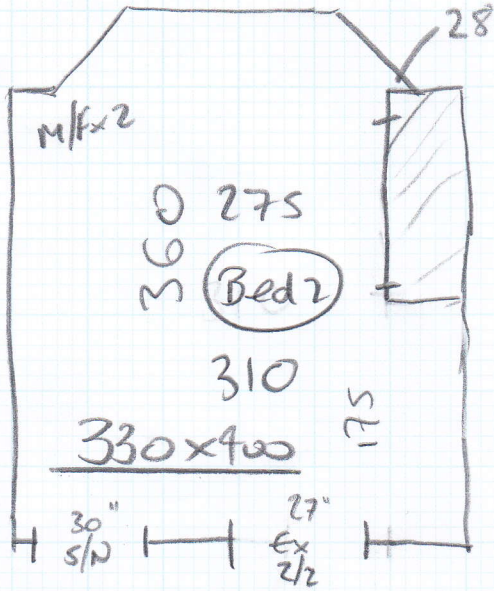

SEVERE MOTH DAMAGE IN  
THIS ROOM

mrcarpet  
Job No: P26234  
Name: GRIFFITHS  
Address:  
Tel: 10/1  
Sheet: 01

EASYcare  
Coil - EASY-31

Bed 1 360x400  
Bed 2 330x400

Loose floorboard / MISSING SECTION!

Coil - NATURAL  
EX well 73 x 85  
= 0.85 x 100

\* Lots of furniture.  
Tenants to move all personal belongings  
& empty w/robe.