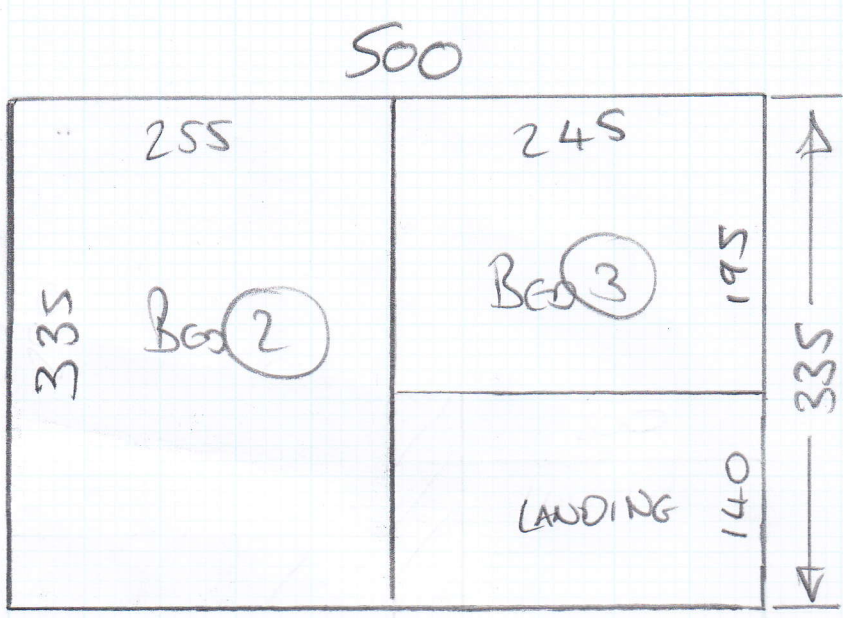

Job No: P26238
Name: ATKINS

Address:
Tel: 10f2
Sheet: of

PRIMO ULTRA
- MUSLIN
335 x 500

= 16.75m²

PRIMO Ultra - Muslin

mrcarpet
 Job No: P26238
 Name: ATKINS
 Address:
 Tel:
 Sheet:

2 of 2

- (No)
- 2 @ 43 x 79
 - W1 55 x 85
 - W2 60 x 115
 - W3 65 x 105
 - W4 60 x 85
 - 5 @ 43 x 79
 - 3/W 45 x 100