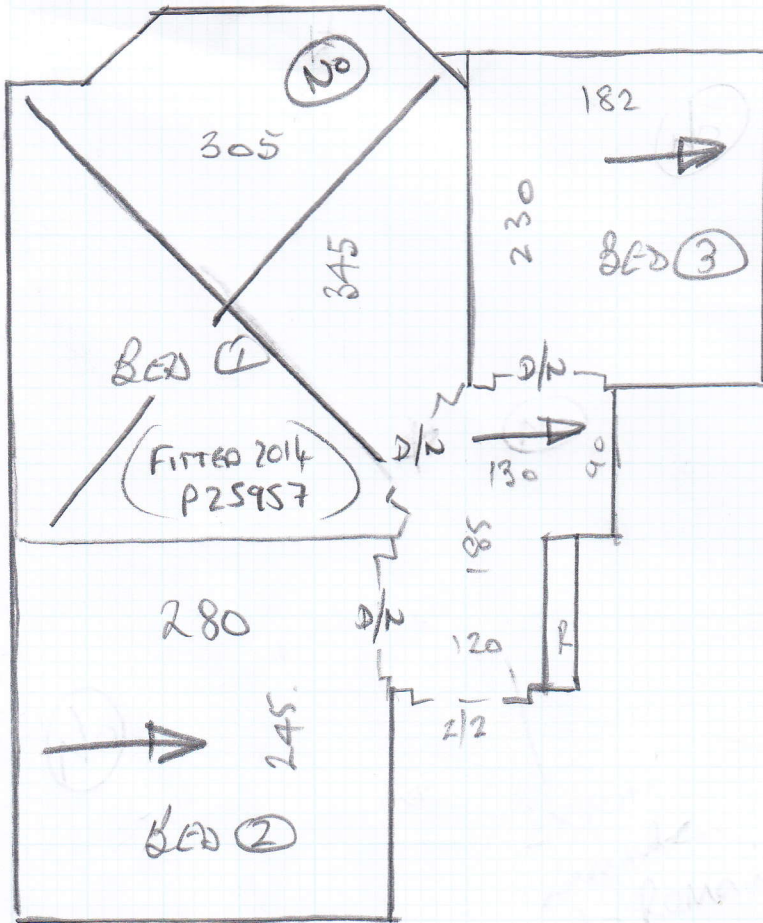

Job No: P26238
Name: ATKINS

Address:
Tel: 10f2
Sheet: of

PRIMO ULTRA
- MUSLIN
335 x 500

= 16.75m²

PRIMO Ultra - Muslin

mrcarpet
 Job No: P26238
 Name: ATKINS
 Address:
 Tel:
 Sheet:

2 of 2

- (No)
- 2 @ 43 x 79
 - W1 55 x 85
 - W2 60 x 115
 - W3 65 x 105
 - W4 60 x 85
 - 5 @ 43 x 79
 - 3/W 45 x 100