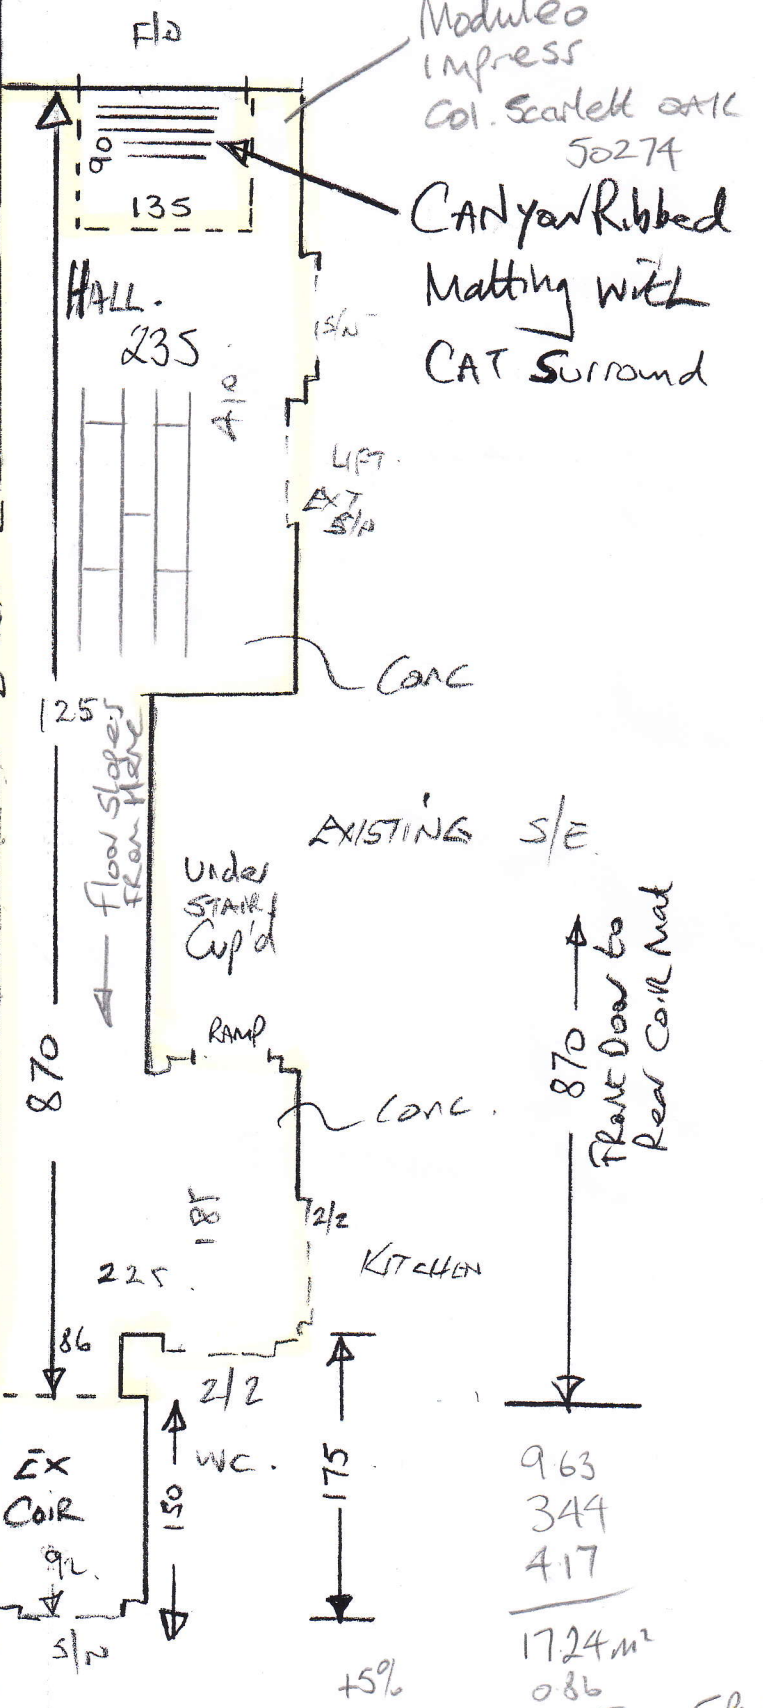

GROUND FLOOR

P26241

Hume

1 of 1

Moduleo Impress
Col. Scarlett 50274

CANYON Ribbed
Matting with
CAT Surround

870
FRONT Door to
Rear Corridor

963
344
417
<hr/>
1724m ²
086
<hr/>
1810
362 =

5 PACKS

+5%