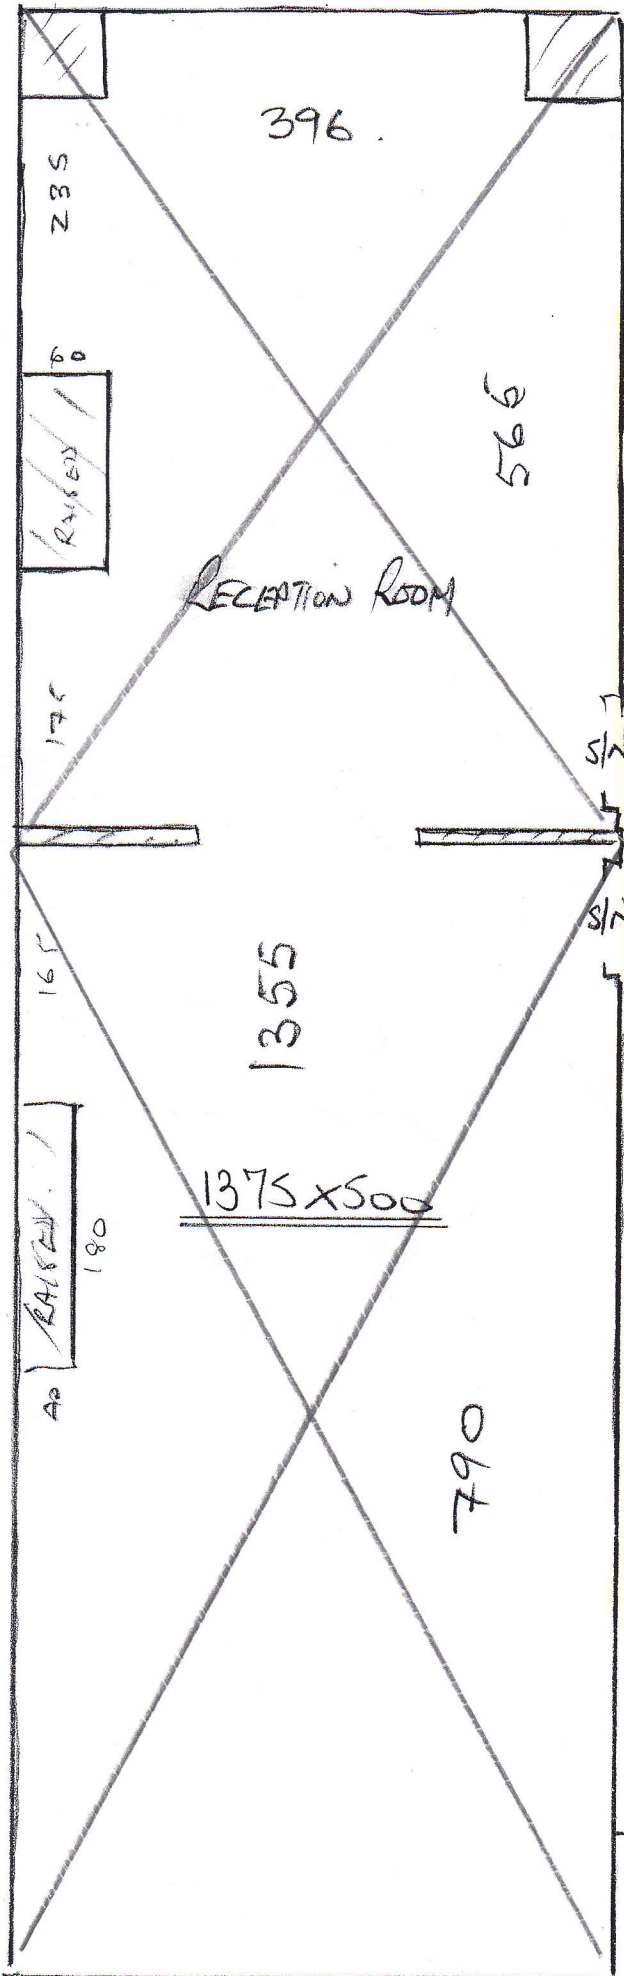

GROUND FLOOR

P26241

Hume

1 of 1

Moduleo Impress
Col. Scarlett 50274

CANYON Ribbed
Matting with
CAT Surround

870
FRONT Door to
Rear Corridor

963
344
417
<hr/>
1724m ²
086
<hr/>
1810
362 =