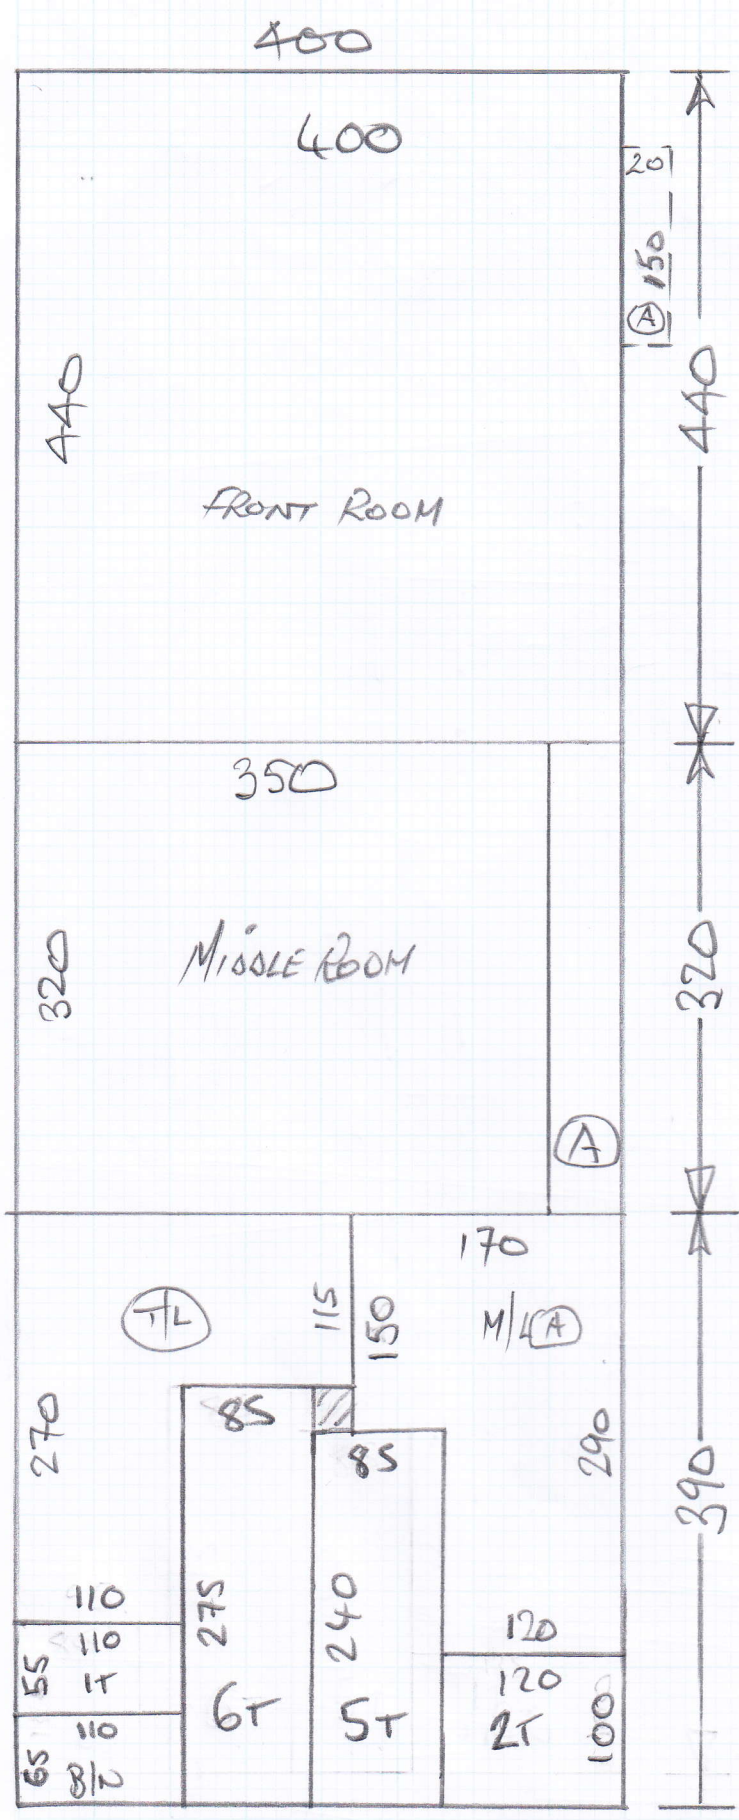

Job No: P26246

Name: McNICHOLAS

Address: (1 of 2)

FINELOOR - FLO-500

BACK ROOM

305 x 400

CUT PLAN

440 x 400

320 x "

390 x "

1455 x 400

= 58.2 M²,

* COLLECT KEYS
FROM PARKGATE
ESTATES ON
LOWER RICHMOND ROAD

Job No: P26246
Name: McNICHOAS
Address: 2012
Tel:
Sheet: of:

B @ 45 x 70 TL
B/W 45 x 95

COIL 80 x 99 ? X