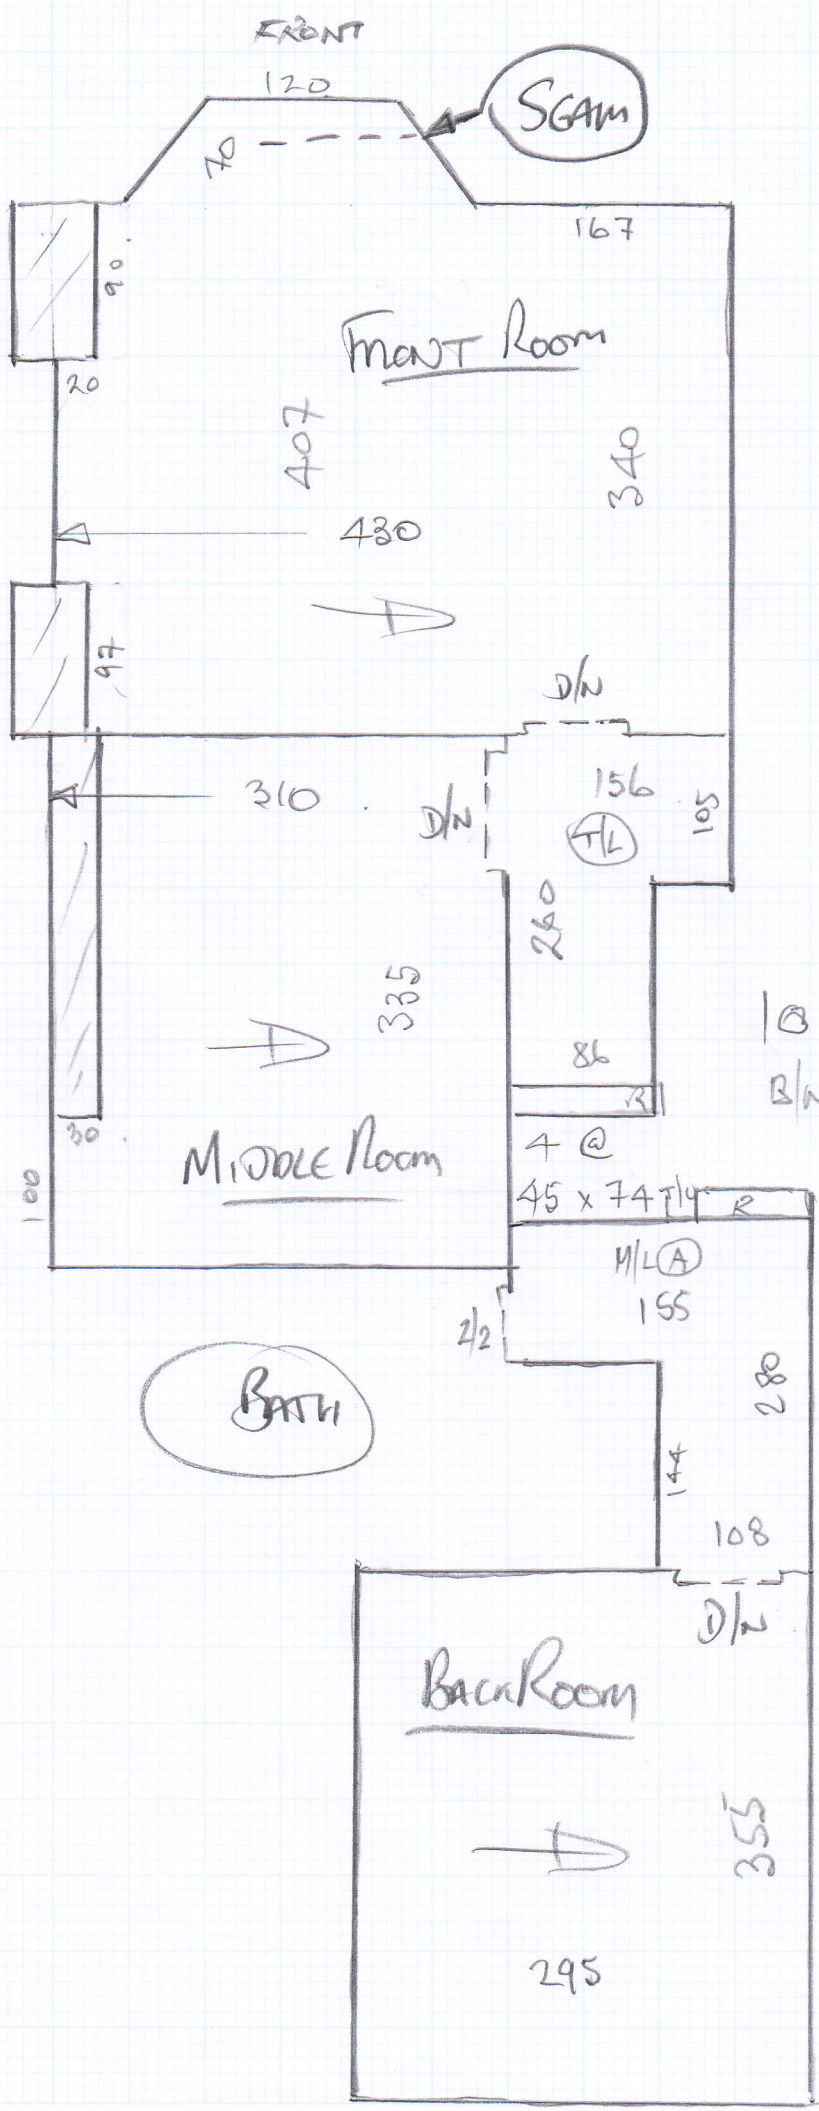

Job No: P26246

Name: McNICHOLAS

Address: (1 of 2)

FINELOOR - FLO-500

BACK ROOM

305 x 400

CUT PLAN

440 x 400

320 x "

390 x "

1455 x 400

= 58.2 M²,

* COLLECT KEYS
FROM PARKGATE
ESTATES ON
LOWER RICHMOND ROAD

Job No: P26246
Name: McNICHOAS
Address: 2012
Tel:
Sheet: of:

B @ 45 x 70 TL
B/W 45 x 95

COIL 80 x 99 ? X