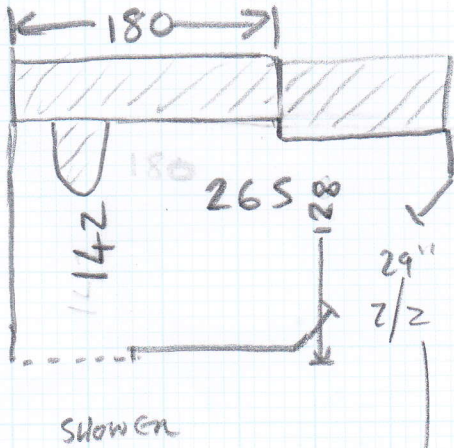

mrcarpet
 Job No: P26249
 Name: BEATY-POWELL
 Address:
 Tel: 10f1
 Sheet: of:

Galaxy C/Floor
Col. GA/678

= 155 x 300

EX. S/WAP