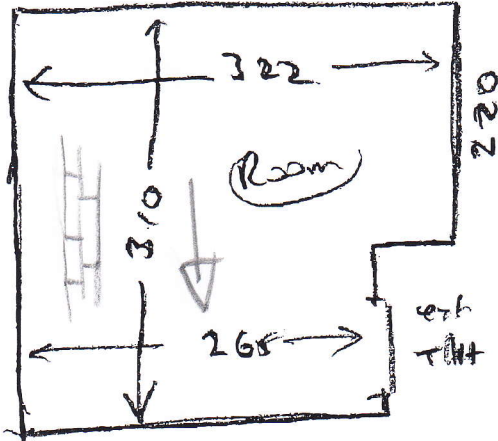

Mad About The House

P26253

MAD ABOUT THE HOUSE LTD

Basement

Solid
 no u/s
 has ext builder later screed
 not too bad
 could get away with it

10/1

~~Can get away with ext screed
 as it is cupboard
 no u/s space~~

ULTIMATE TIMBER CUSHION VINYL

- FAIR OAKS 53

335 x 400

= 13.4m²