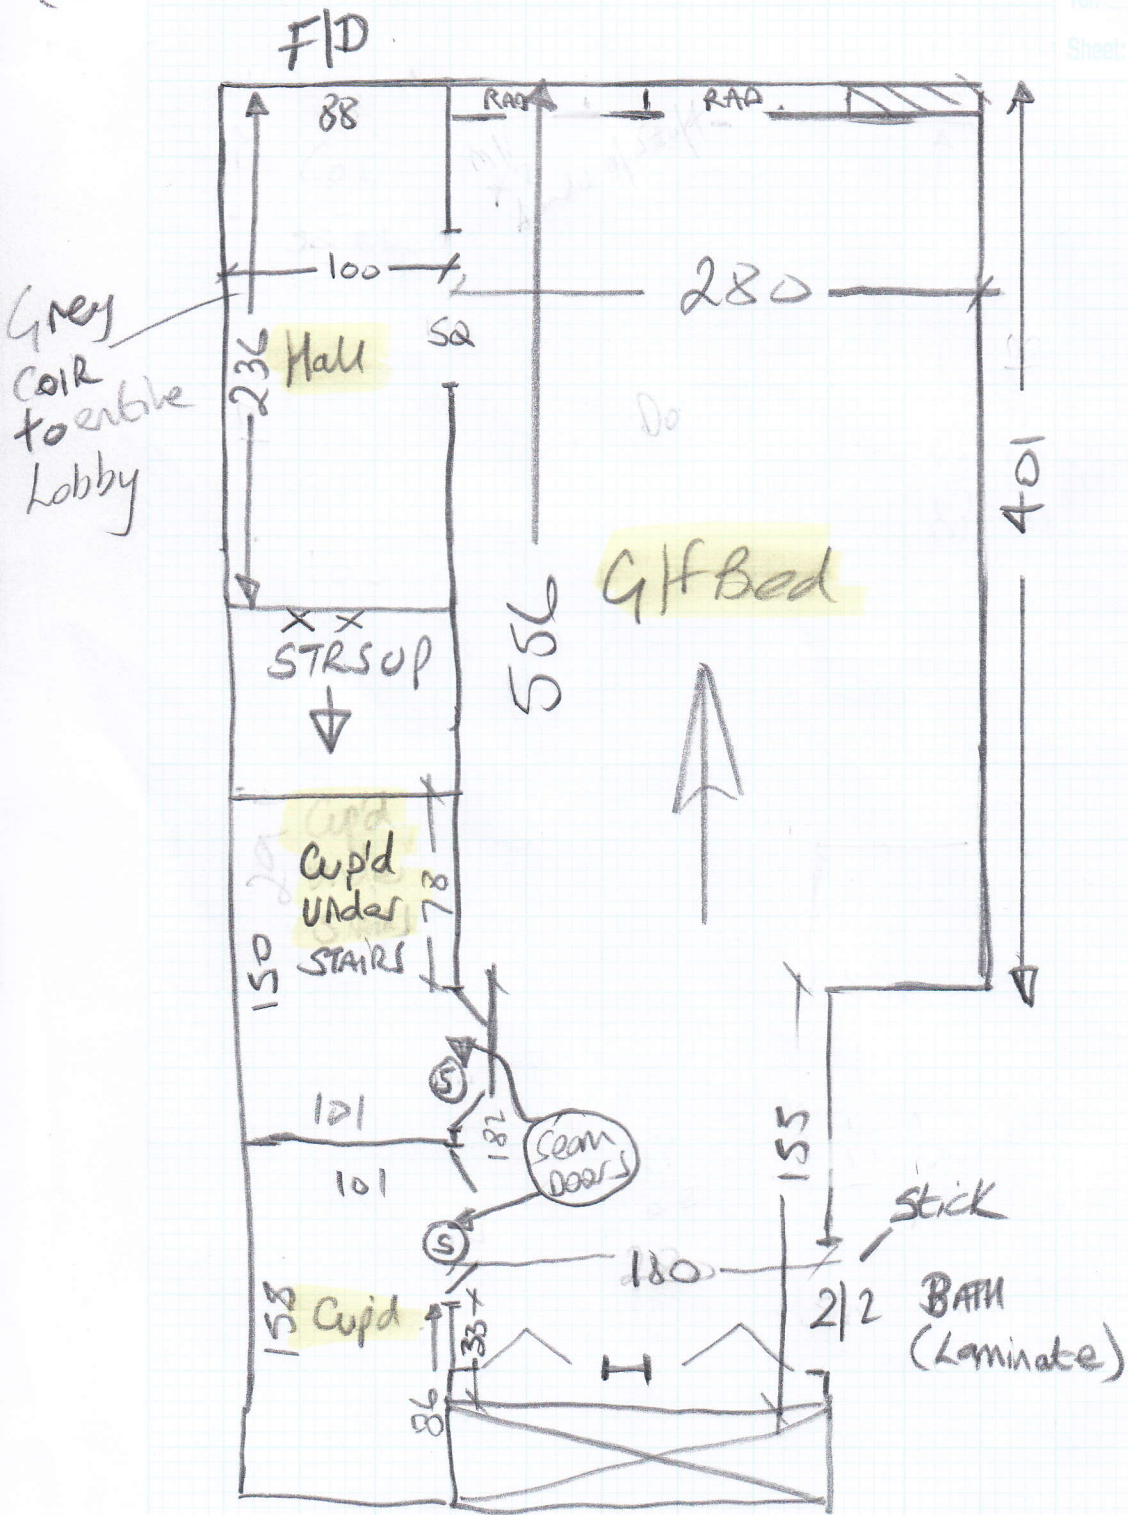

②

Coil - Grey
 ENT Hall 2.50 x 1.00

* Keys from Putney
 * Must put Key Back Through letter box when finished.

* Leave clean & tidy.

Handwritten notes at the top left of the page, including "Key plan" and other illegible scribbles.

Job No: P26263
 Name: JAM
 Address: 2 Conley Mews
 Tel: **2012**
 Sheet:

Uplift ex velvet carpet on u/lay. (Done!)
 Re-use mostly ex + losticks new

*Finish under note &
 stick Riser.

Job No: P26263
Name: JAM Builders
Address:

Tel:
Sheet:

3 of 3

Concrete floor
use ex site
+ 5 sticks

* only rough measurements taken of cupboards as they were stacked with stuff!