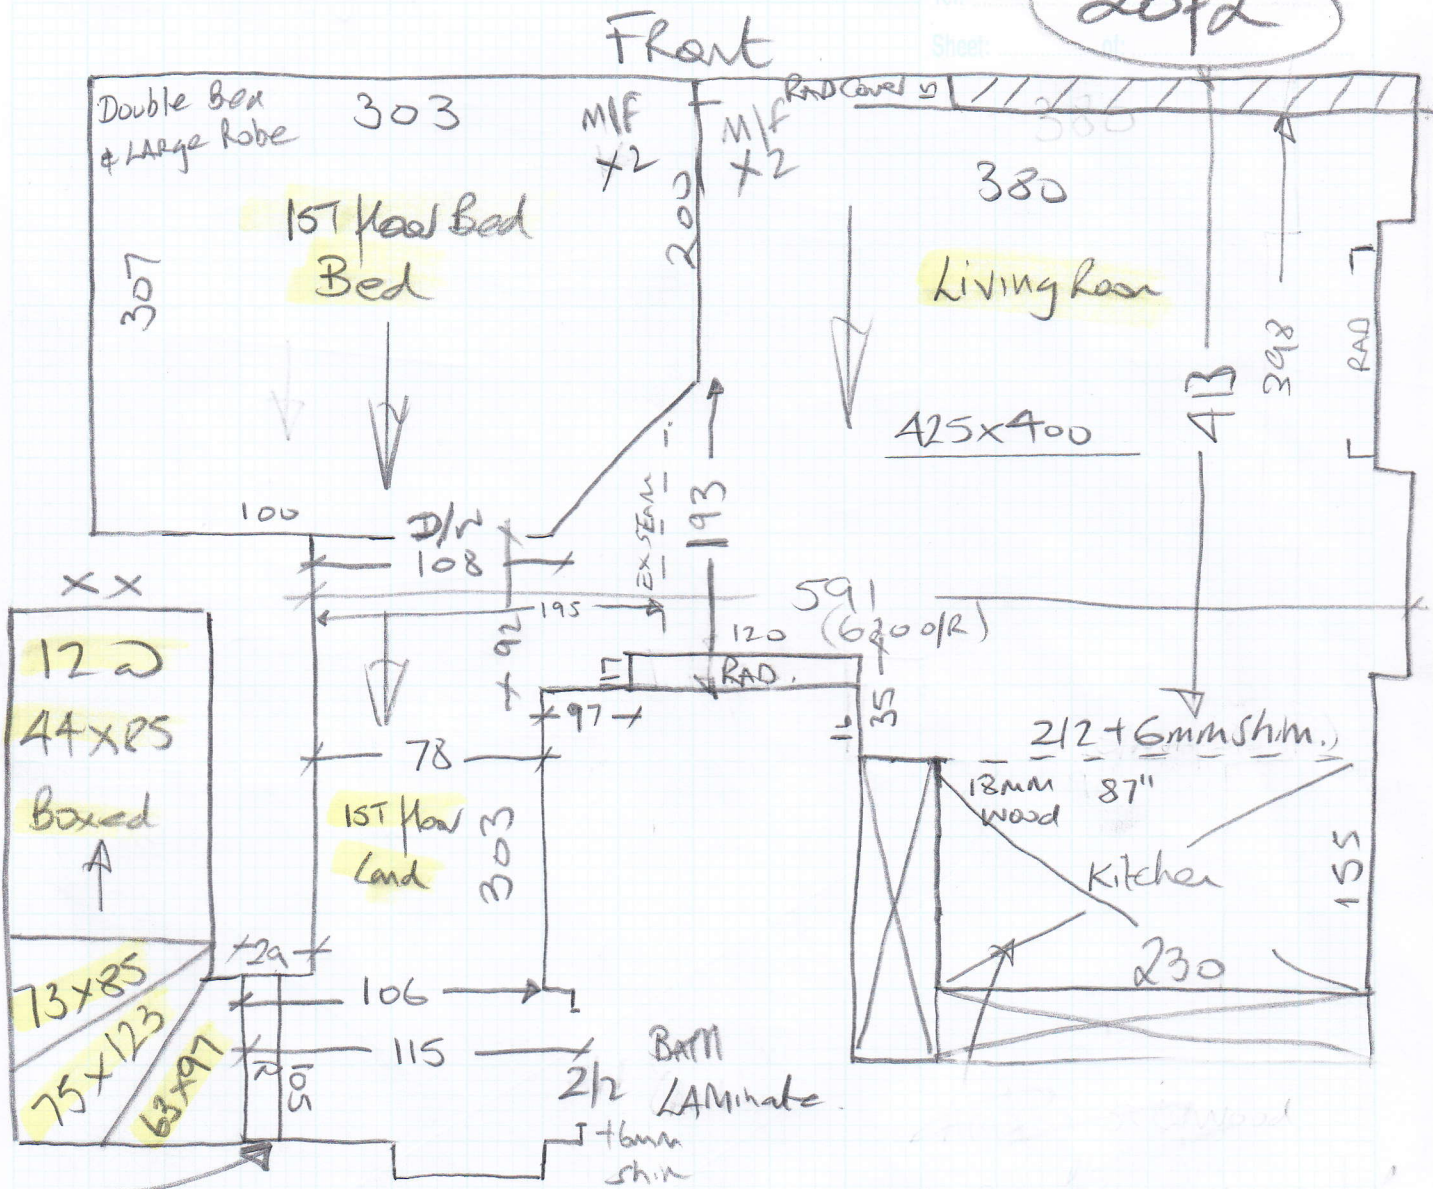

①

mrcarpets
 Job No: P26263
 Name: JAM Builders
 Address: 2 Cranley Meadows
 Tel: 1 of 3
 Sheet: of

HAVANA
HAV 09

Living Room 425 x 400
 Cut Plan ① 740 x 400
 Cut Plan ② 570 x 400
 17.35 x 400
 = 69.40m²

②

Coil - Grey
 ENT Hall 2.50 x 1.00

* Keys from Putney
 * Must put Key Back Through letter box when finished.

* Leave clean & tidy.

Handwritten notes at the top left of the page, including "Key plan" and other illegible scribbles.

Job No: P26263
 Name: JAM
 Address: 2 Conley Mews
 Tel: **2012**
 Sheet:

Uplift ex velvet carpet on u/lay. (Done!)
 Re-use mostly ex + losticks new

*Finish under note &
 stick Riser.

Job No: P26263
Name: JAM Builders
Address:

Tel:
Sheet:

3 of 3

Concrete floor
use ex site
+ 5 sticks

* only rough measurements taken of cupboards as they were stacked with stuff!