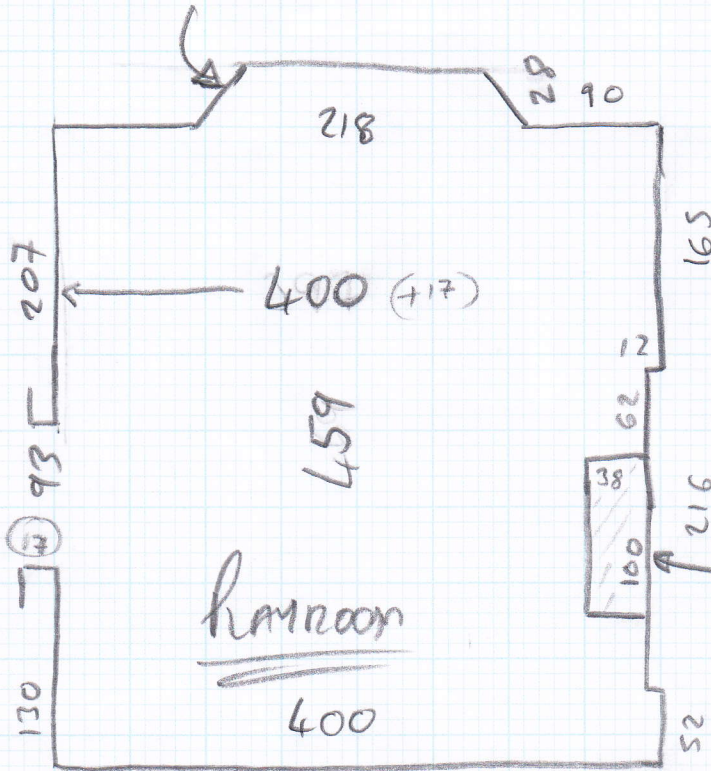

LAMINATE

mrcarpet

EGGER CLASSIC 32
- H2727 Northland Oak Cognac
10 PACKS

Job No: P26264
Name: HOPKINSON

Address: (10/1)

Tel: _____
Sheet: _____ of: _____

(= 19.9 m²)

FIT SCOTIA AROUND BAY AS NECESSARY

(TILES)
Approx
19mm

* SKIRTINGS TO BE FITTED *
ON TOP OF LAMINATE

17.24
- 0.1581
- 0.2592
- 0.38
- 0.604

17.37 NET

10 Packs = 19.9 m²