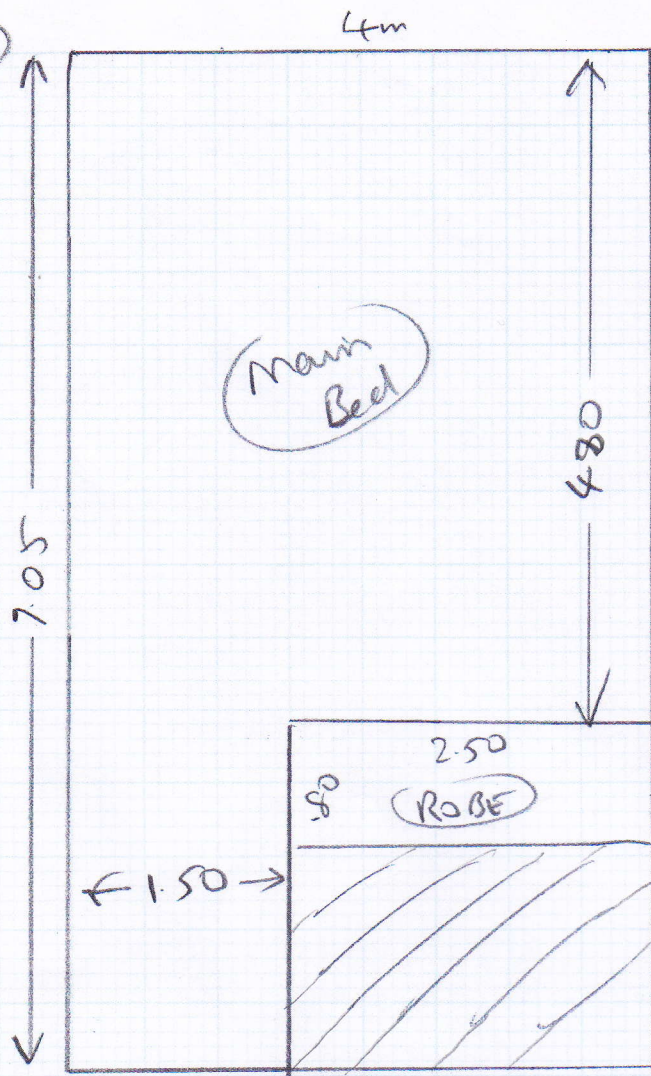

Plan

P26271

Ms E BERNFIELD

1 Eghston Lawns

13 Eghston Road

Putney

SW15 1AL

Mortlake Brussels, Oak

7.05 x 4m

$= 28.2m^2$

*Collect Keys
 From DOUGLAS &
 GORDON @
 190 UPPER RICHMOND ROAD
 SW15 2SH

Layout

Solid
 mostly existing sledge
 NO FURNITURE

1 of 1