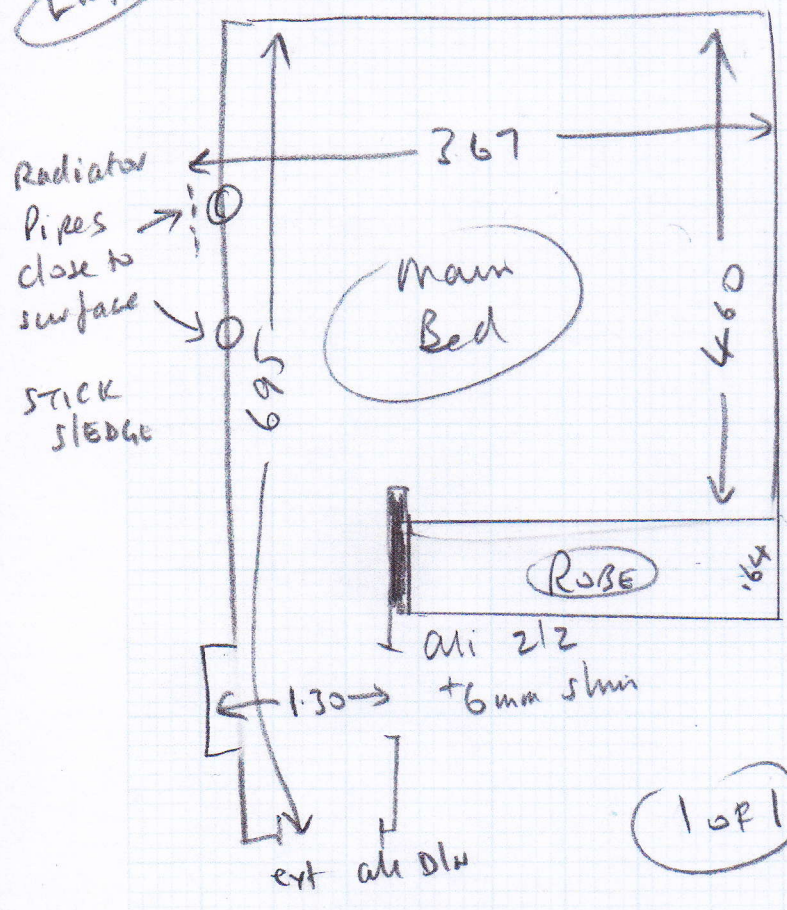

7.05 x 4m

$= 28.2m^2$

*Collect Keys
 From DOUGLAS &
 GORDON @
 190 UPPER RICHMOND ROAD
 SW15 2SH

Layout

Solid
 mostly existing sledge
 NO FURNITURE

1 of 1