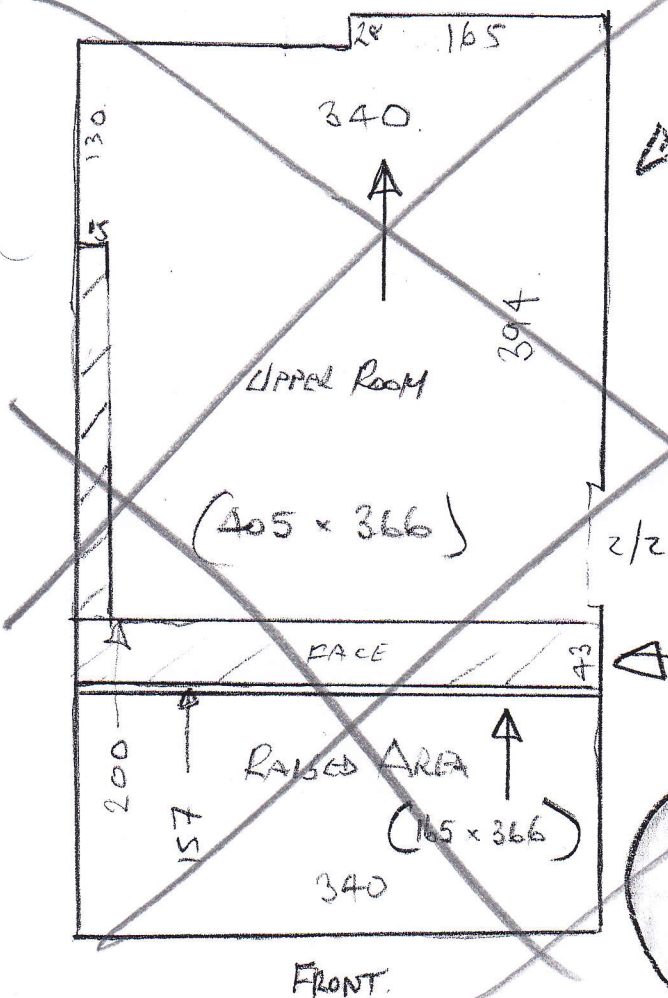

P26301
LEPETIT

10F1

Bed to move
NO UPST/DISPOSE

WESTEND PRESTIGE
- CAMPION

$$355 \times 400 = 14.2m^2$$

P26049

THIS ROOM + PLATFORM ONLY

WESTEND PRESTIGE

- ROSEMARY

$$405 \times 366$$

$$165 \times 366$$

$$\hline 570 \times 366$$

$$= 20.86m^2$$

Do NOT FIT
TO FACE OF
RAISED AREA