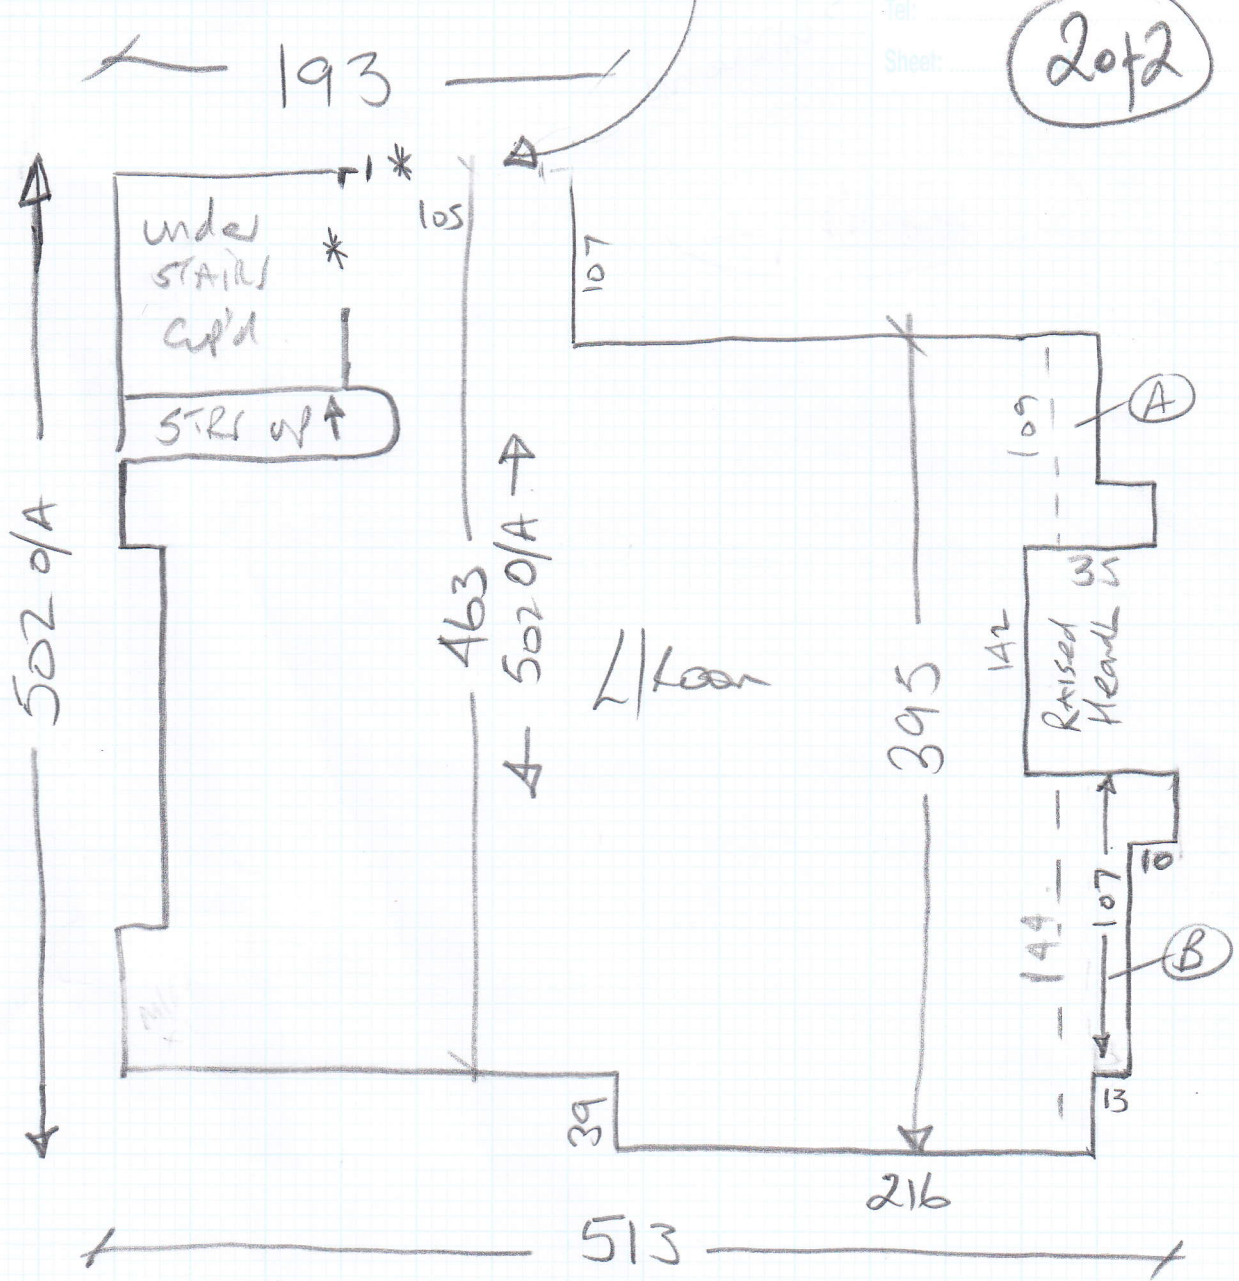

mrcarpet

Job No: P26305
 Name: Ladbroke Properties LTD
 Address:
 Tel: 1 of 2
 Sheet: of
 Sherborne
 Col. SH10-33

Cut Plan 560x500
 = 28m²

* Keys from Lutney Shop.
 Ring Shop 30 mins before
 arriving so we can call
 Door blunder TA.

P26305

Job No:
Name: Lambrook Properties LTD
Address:
(ANNA Maclean)

Tel:
Sheet: **2 of 2**

Use either S/N, DIN or EX 2/2

Engineered Wood flooring down in this Room only.

* Main Door & Cupboards door will need easing!