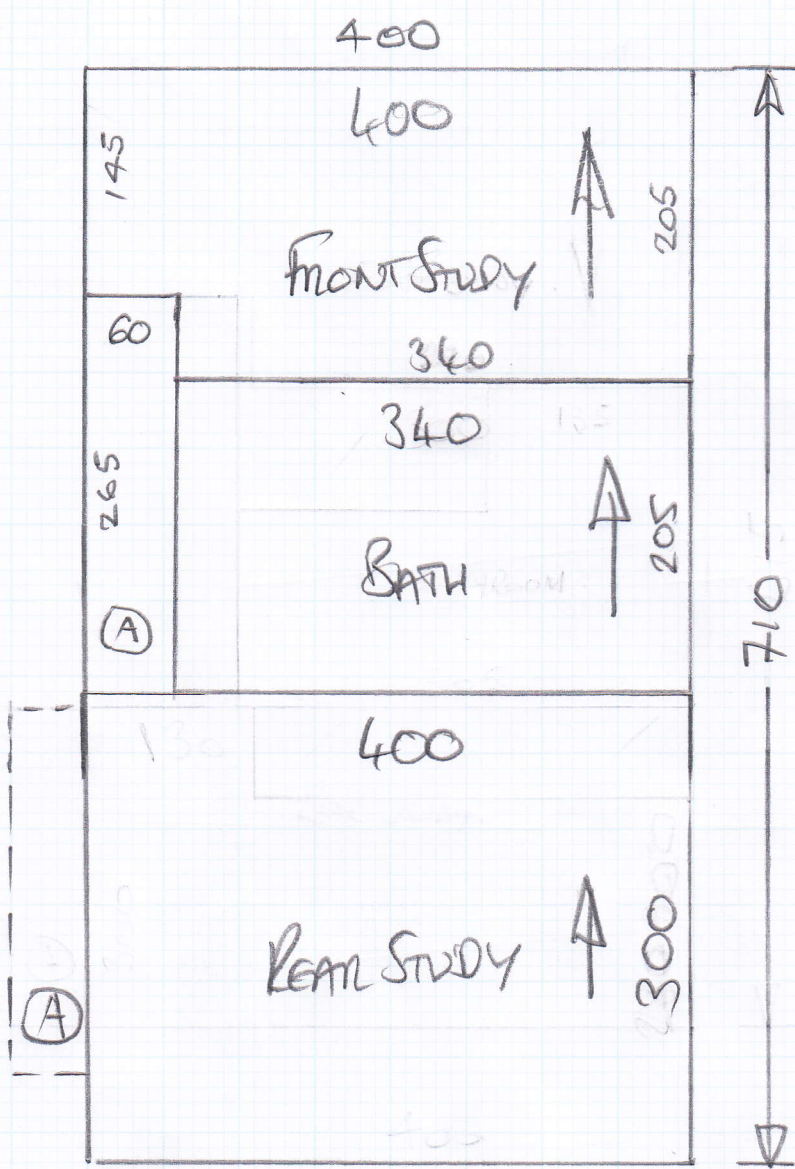

Job No: P26310
Name: KIM PARIS INTERIORS
Address:

1 of 2

Tel: MISSISSIPPI STRUPE
- WS/102 GOLD/AMBER

710 x 400

28.4M²

Job No: P26310
Name: KIM PARIS INTERIORS

Address:
Tel:
Sheet:

2 of 2