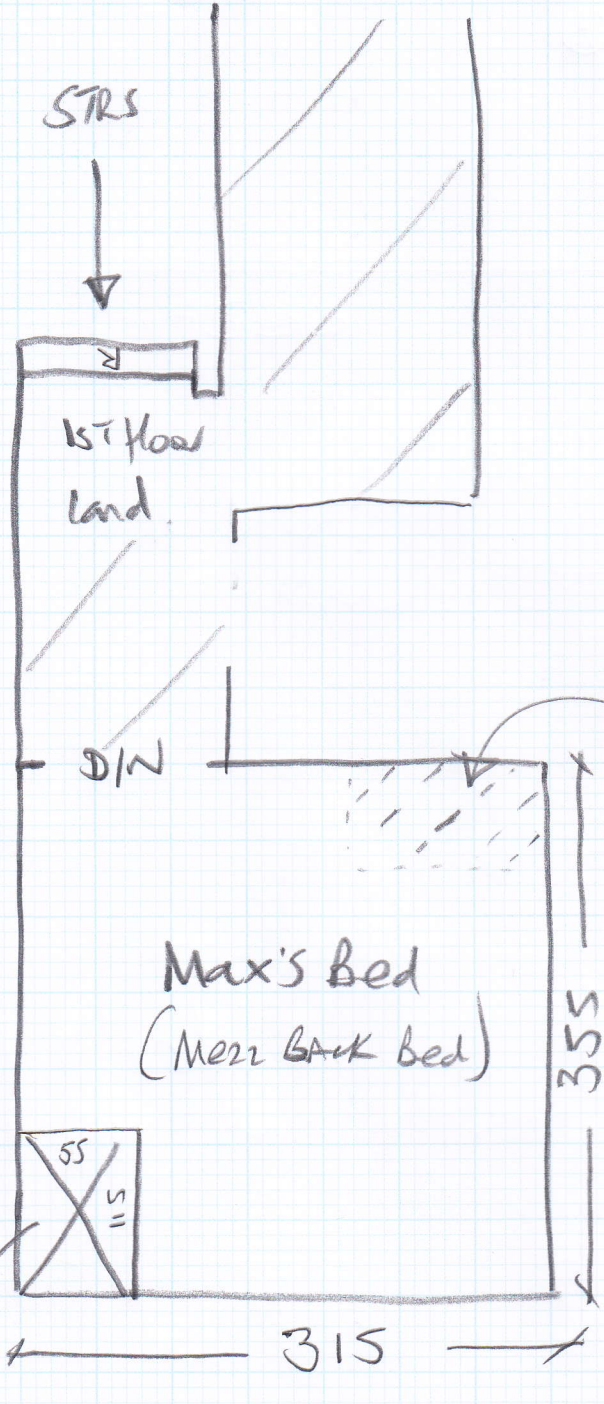

* Ring Builder (Daniel) / how
before he will meet you
07931 450455

mrcarpet
Job No: P26323
Name: Wraith
Address:
Tel:
Sheet: 1 of 1

BRN
Col. BRN-712
Max's Bed 325 x 400

Existing
W/Robe to be removed

New
W/Robe to
be fitted here.