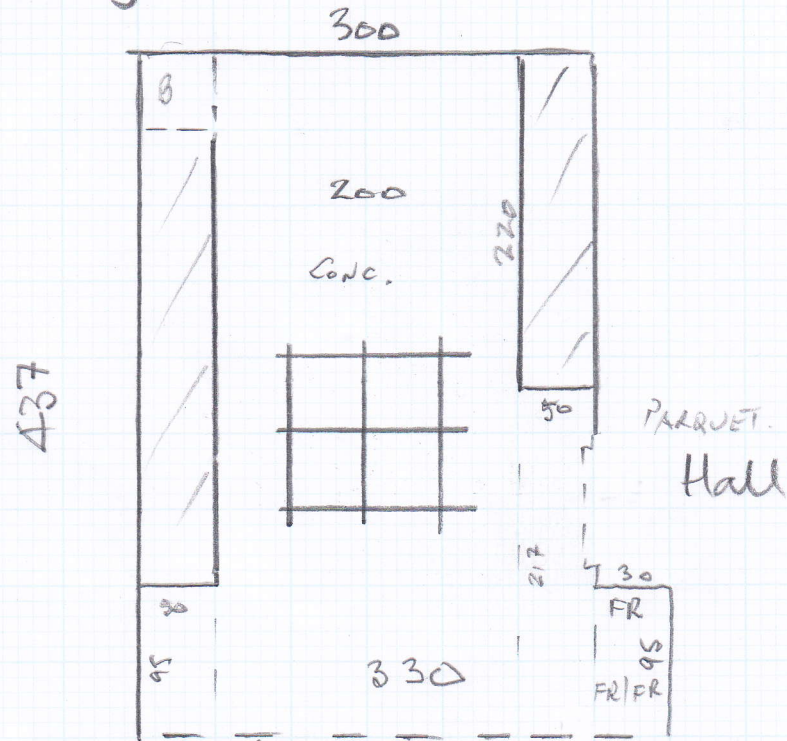

Job No: P26330
Name: Manners
Address:

Tel:
Sheet: 10 of 1

Moduleo-Transjam
Azuriet Stone 46280 with Ann
stripping, Col. 311

8.74
 0.48
 1.09
 0.28
 10.59² NETT 3.55 M² PACK
 4 PACKS 14.2 M²

File
CATAA
TRIM

PARQUET (SAME LEVEL) ←
(Dining Room)

Will be approx
10mm height
difference.

LIFT OLD ANTIKO (builder to do)

SCREENS UP TO PARQUET (approx 10mm higher at present)

CUSTOMER TO CARRY OUT REMEDIAL WORK. (CHECK!)

120 x 55 MATWELL 22MM. (DIFF ROOM)

filled by Mike Cole on 7/5.