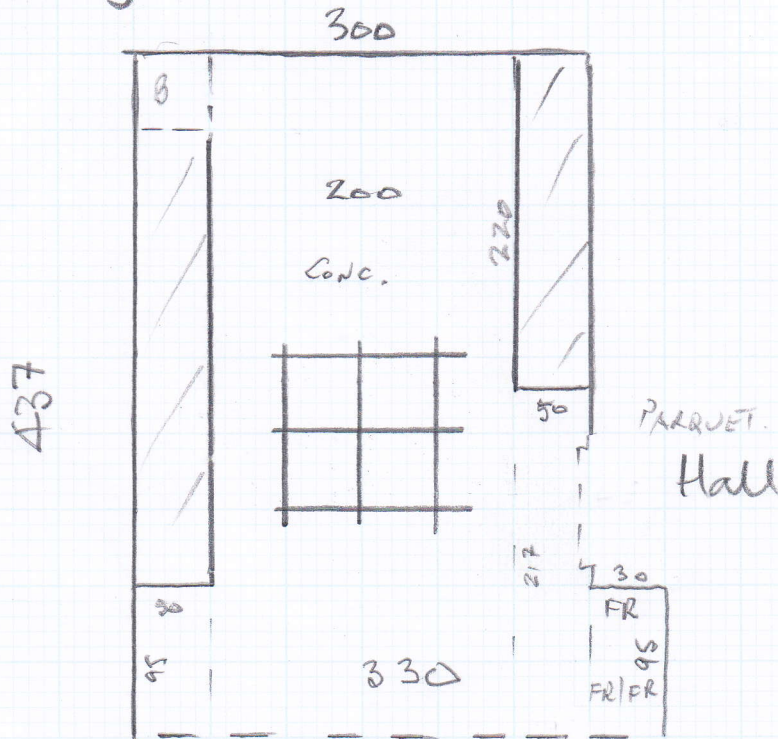

Job No: P26330  
Name: MANNERS  
Address:

Tel:  
Sheet:

10/1

# Moduleo-Translam

Azuriet Stone 46280 with Ann  
stripping, Col. 311

8.74  
 0.48  
 1.09  
 0.28  
 10.59<sup>2</sup> NETT      3.55 M<sup>2</sup> PACK  
 4 PACKS 14.2 M<sup>2</sup>

FILE  
CATAA  
TRIM

PARQUET (SAME LEVEL)  
(DINING ROOM)

Will be approx  
10mm height  
difference.

LIFT OLD ANTIKO (builder to do)

SCREENS UP TO PARQUET (approx 10mm higher at present)

CUSTOMER TO CARRY OUT REMEDIAL WORK. (CHECK!)

120 x 55 MATWELL 22MM (DIFF ROOM)

filled by Mike Cole on 7/5.

Measure for kitchen  
Call on 10/1